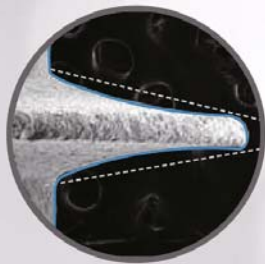

Blue [blu] : a masterpiece of implant technology

BLUEDIAMOND IMPLANT

Fracture stress-free

X-FIT™!
Feel the perfect connection / reduce chairtime

High initial stability for immediate placement in all bone types

XPEED® superior surface technology to S-LA

Minimizes Marginal Bone Resorption