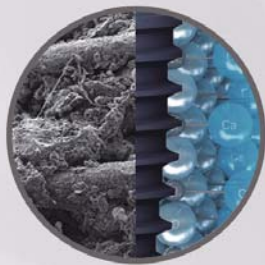

Blue [blu] : a masterpiece of implant technology

BLUEDIAMOND IMPLANT

Fracture stress-free

X-FIT™!
Feel the perfect connection / reduce chairtime

High initial stability for immediate placement in all bone types

XPEED® superior surface technology to S-LA

Minimizes Marginal Bone Resorption