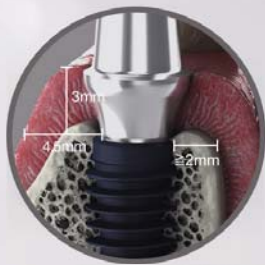

Blue [blu] : a masterpiece of implant technology

BLUEDIAMOND IMPLANT

Fracture stress-free

X-FIT™!
Feel the perfect connection / reduce chairtime

High initial stability for immediate placement in all bone types

XPEED® superior surface technology to S-LA

Minimizes Marginal Bone Resorption