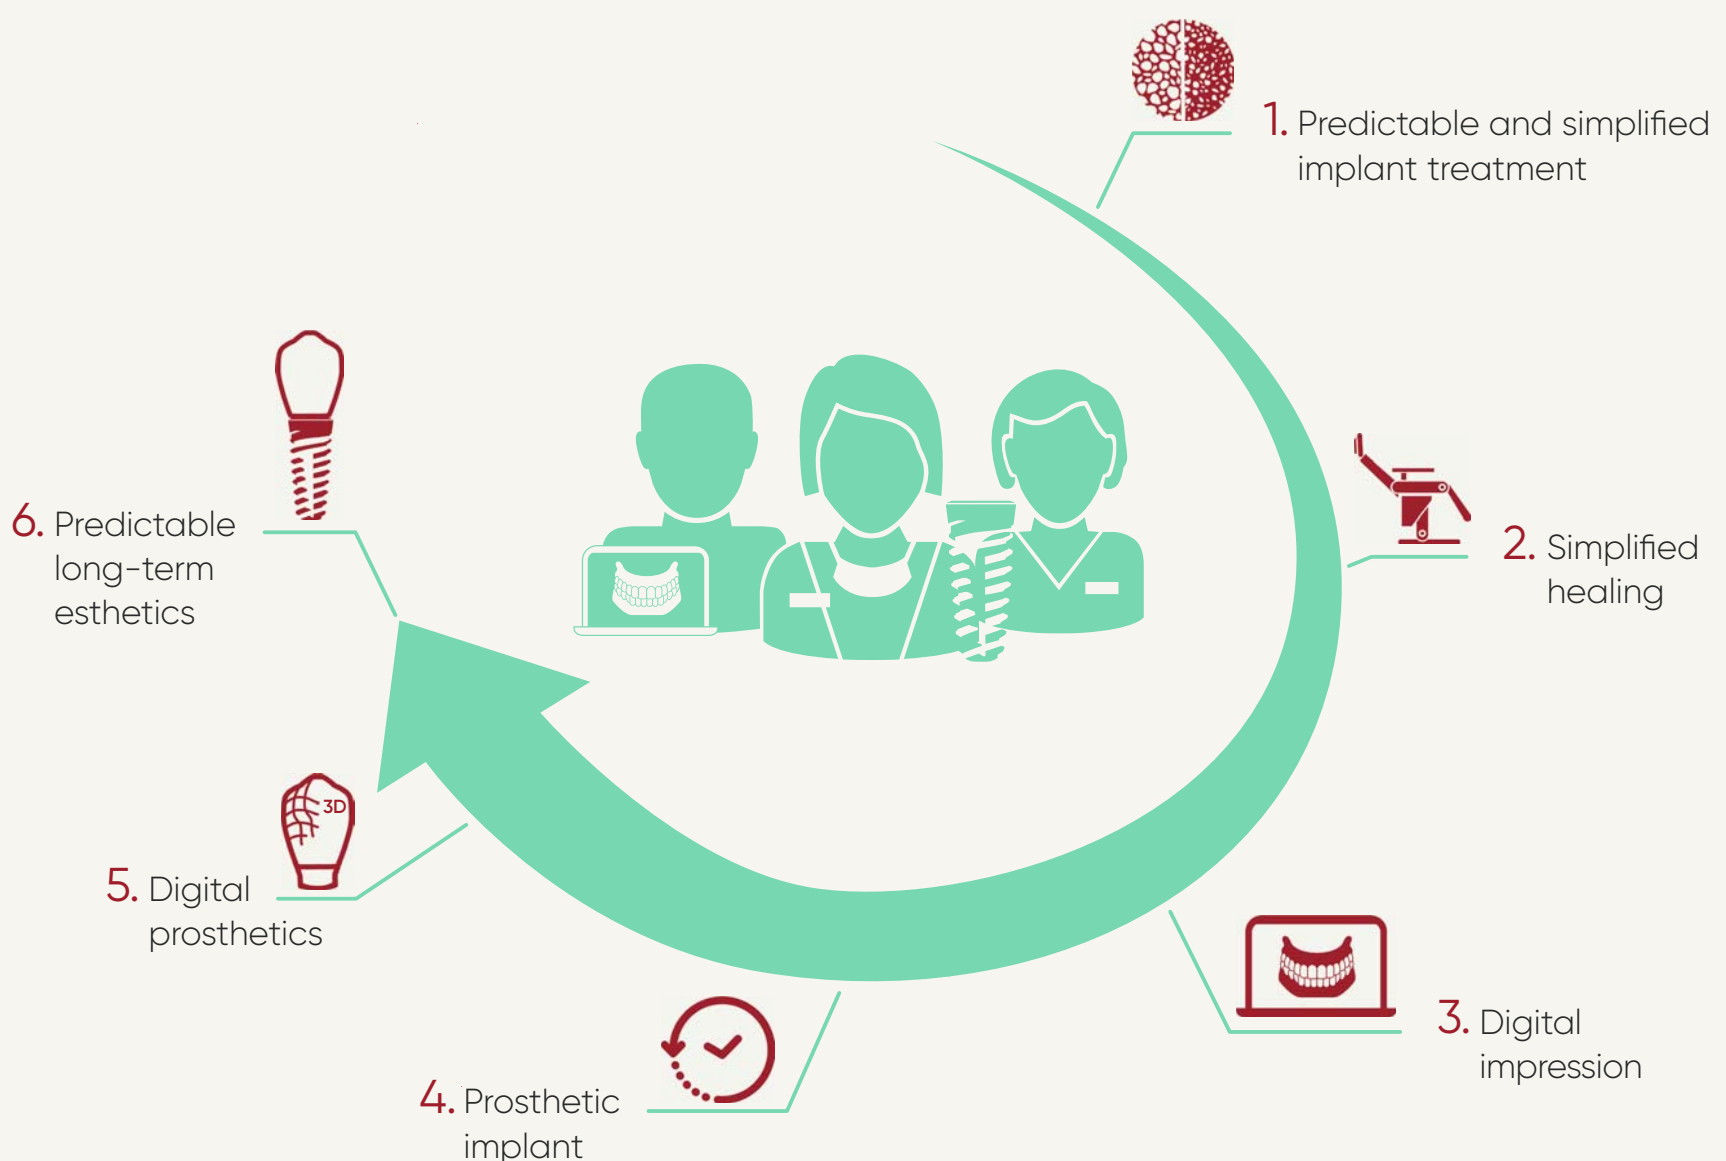

Do you want to get rid of complicated processes, *save time and money?*

Neoss® Digital Workflow

For over 20 years, Neoss has offered intelligent solutions that are intuitively easy to use. Our products allow dental professionals to provide reliable and cost-effective treatments to their patients with predictable long-term results. Utilizing our simple digital workflow into your daily practice will save you time and money, while increasing predictability. It will help you deliver the best functional and esthetic outcomes for your patients.

Digital workflow