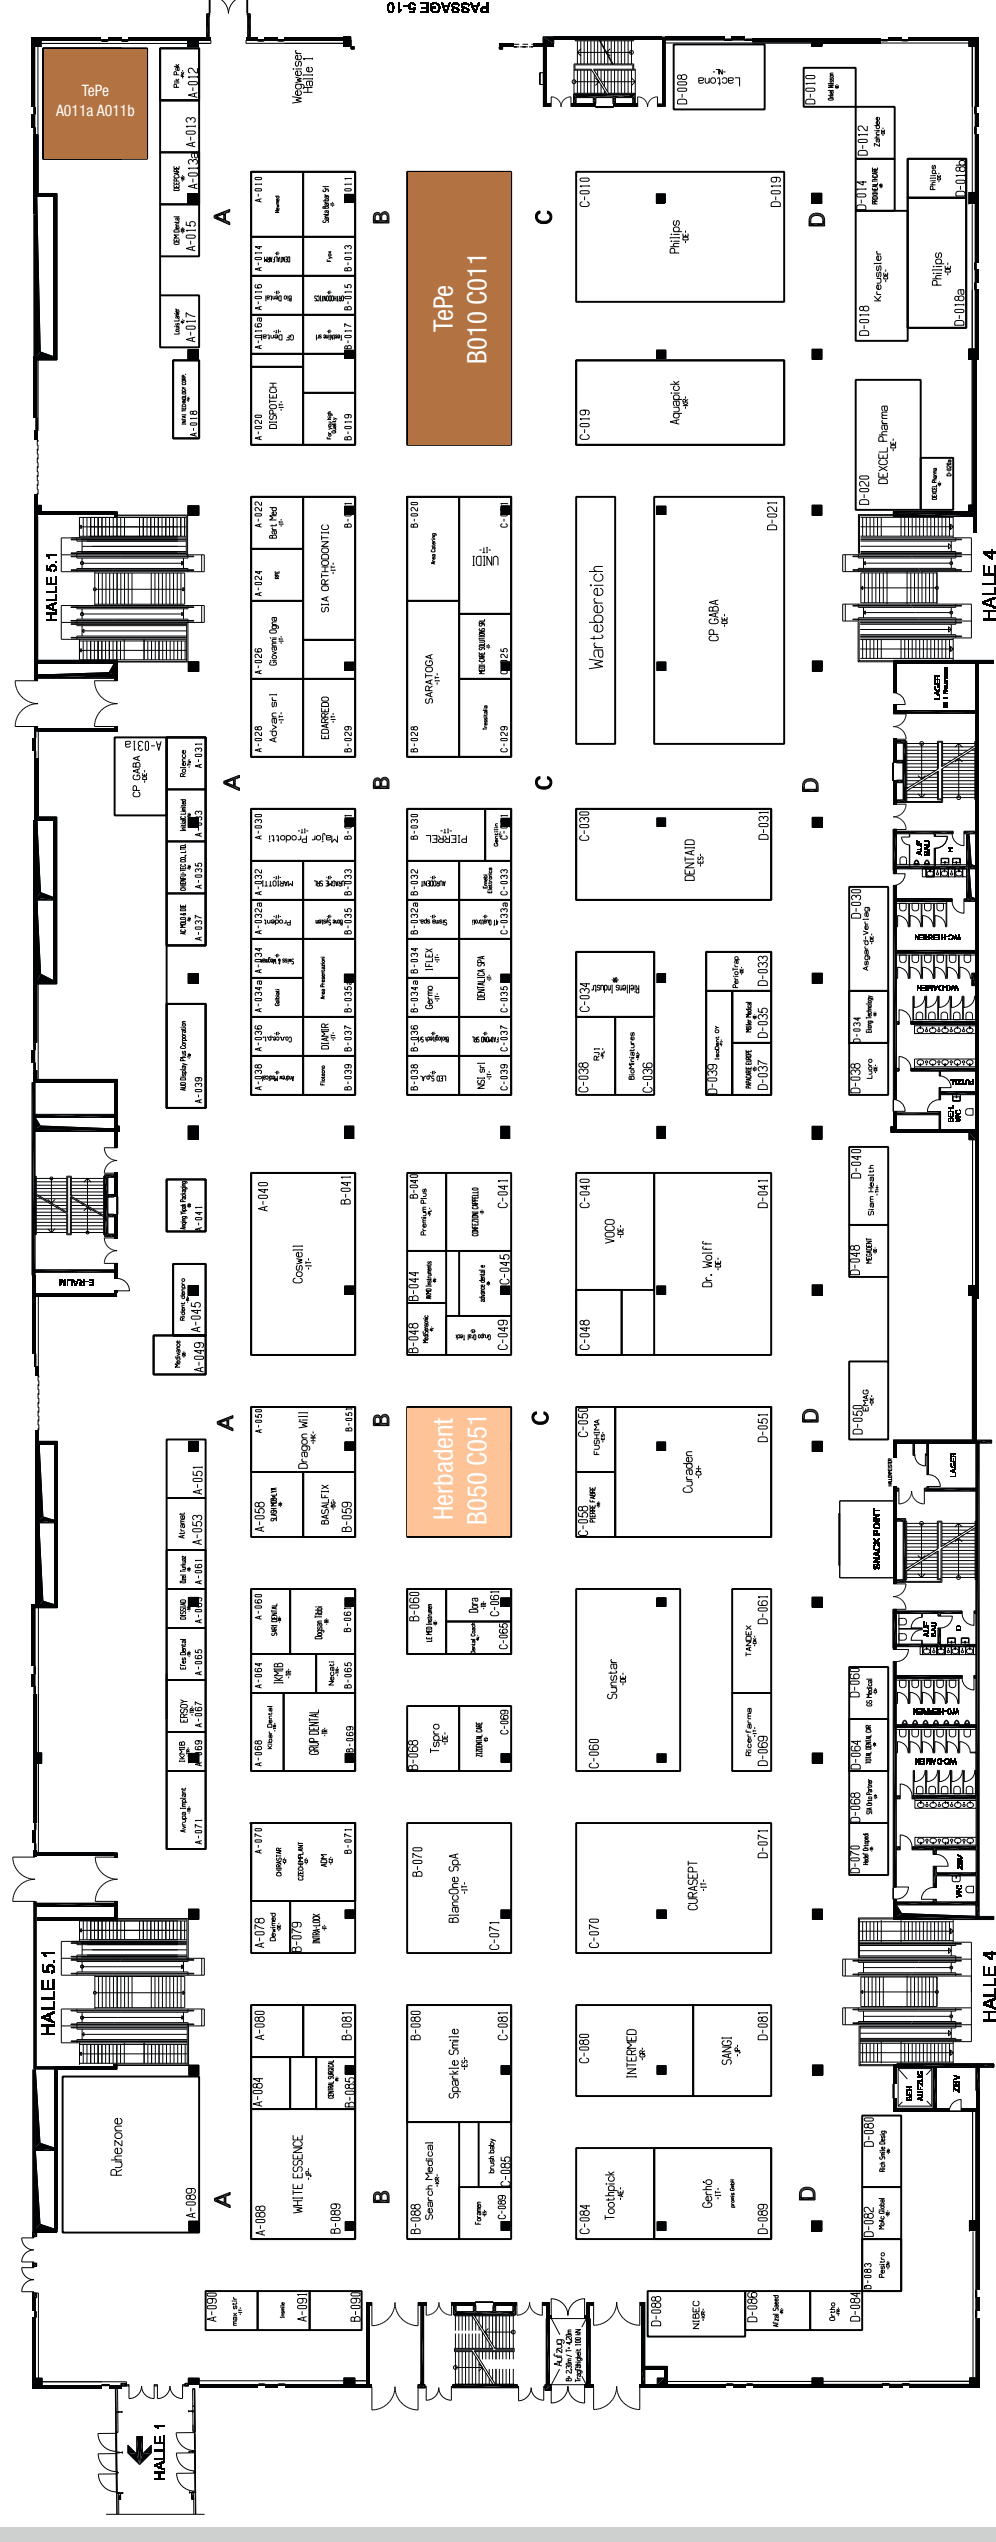

Implantologie
Implantology

Prävention/Parodontologie
Periodontics

Veranstalter, Verbände & Depots
Event Organisers, Associations & Distributors

Endodontier/Kons
Endodontics/Conservative Dentistry

Kieferorthopädie
Orthodontics

Kosmetische Zahnheilkunde
Cosmetic Dentistry

Laserzahnheilkunde
Laser Dentistry

Digitale Praxis
Digital Dentistry

Praxiseinrichtung
Interior Design

Zahntechnik
Dental Lab

Praxishygiene
Hygiene and Sterilisation

Practice Management
Practice Management

CAD/CAM