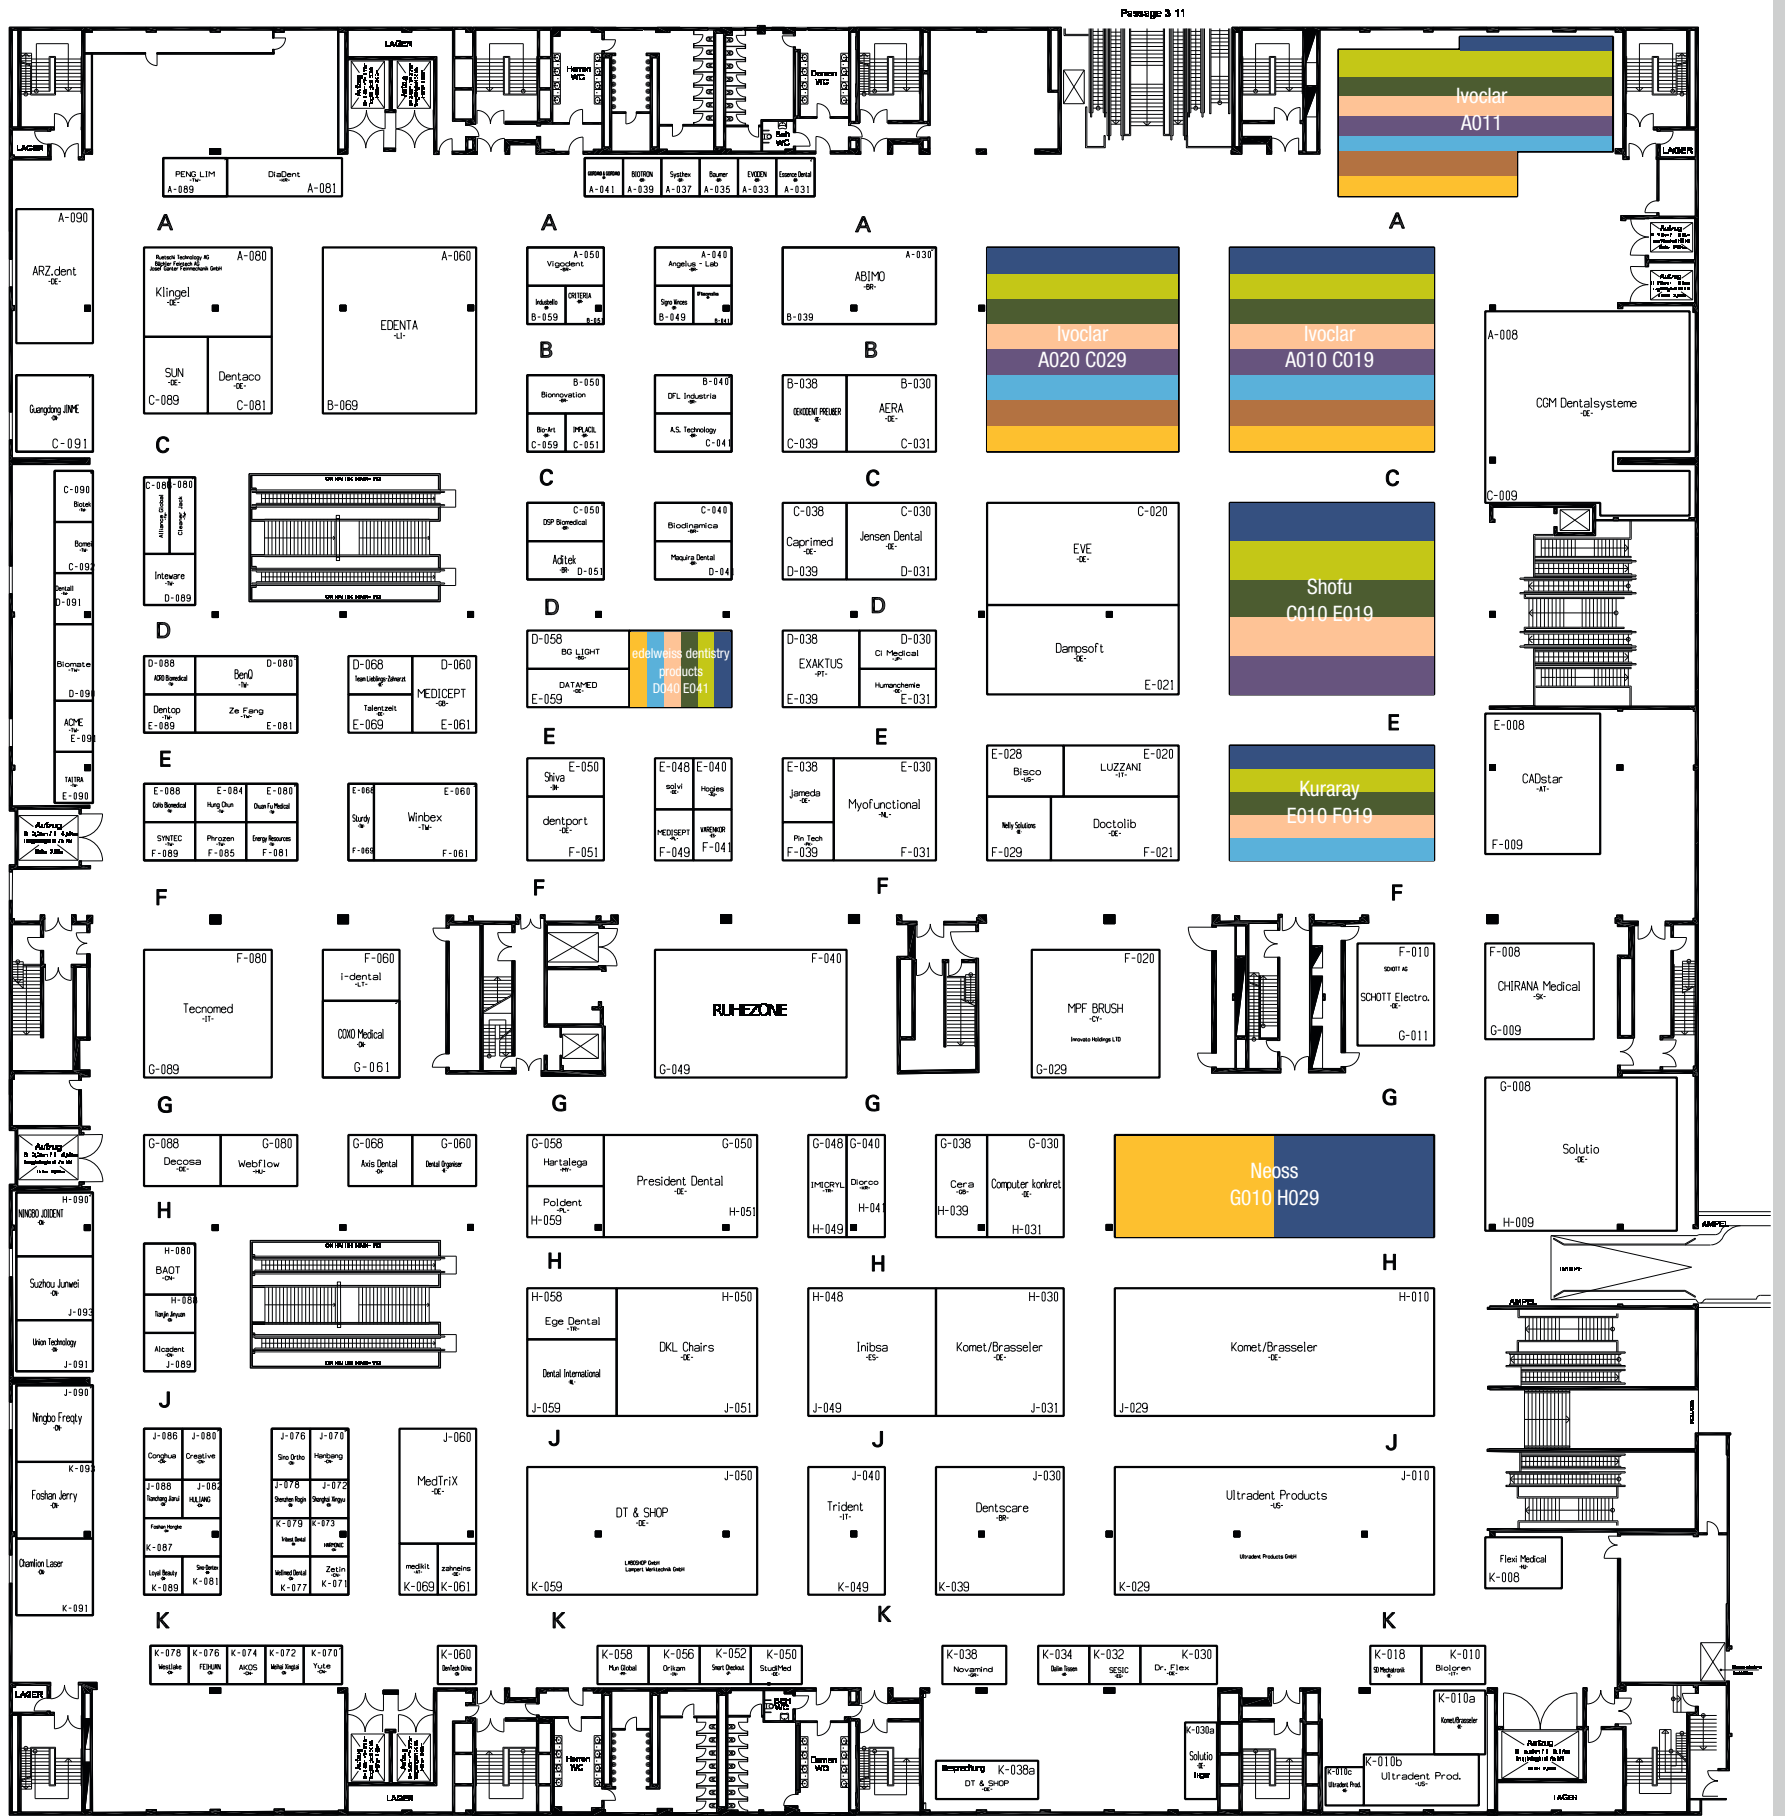

Besuchen Sie uns in Halle 11.3 an Stand G010-H029

Ein einfacher digitaler Workflow in Ihrer täglichen Praxis spart Ihnen Zeit, erhöht die Vorhersagbarkeit und hilft Ihnen, die besten funktionellen und ästhetischen Ergebnisse für Ihre Patienten zu erzielen.

Möchten Sie unkompliziert Zeit und Geld sparen?
Neoss® Digitaler Workflow

today Trend Index

- Implantologie
  Implantology
- Veranstalter, Verbände & Depots
  Event Organisers, Associations & Distributors
- Kieferorthopädie
  Orthodontics
- Laserzahnheilkunde
  Laser Dentistry
- Praxiseinrichtung
  Interior Design
- Prävention/Parodontologie
  Periodontics
- Endodontie/Kons
  Endodontics/Conservative Dentistry
- Kosmetische Zahnheilkunde
  Cosmetic Dentistry
- Digitale Praxis
  Digital Dentistry
- Zahntechnik
  Dental Lab
- Praxishygiene
  Hygiene and Sterilisation
- CAD/CAM
- Praxismanagement
  Practice Management

AD