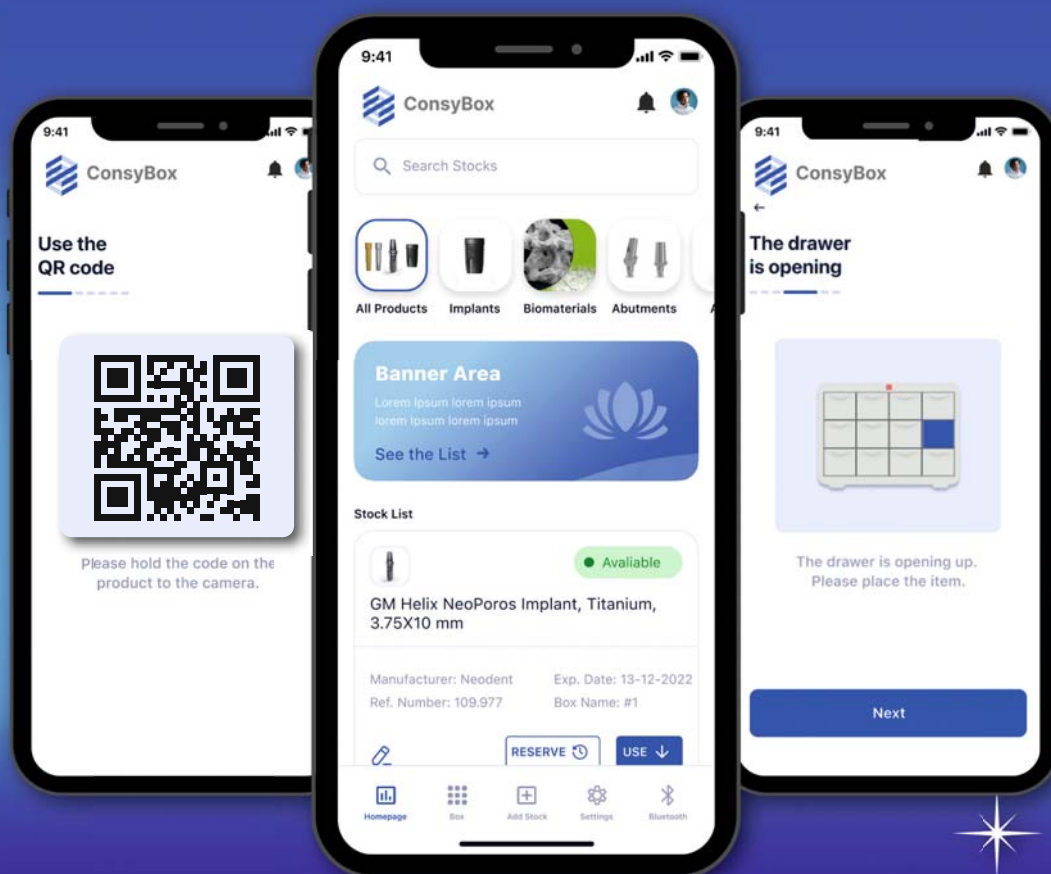

Choose the product

Reserve it for treatment

You will be re-stocked automatically

Fill the stock

You are ready again for the next treatment

The ConsyBox is smart

Full automatization of your consignment and instant control of the product taken from the box.