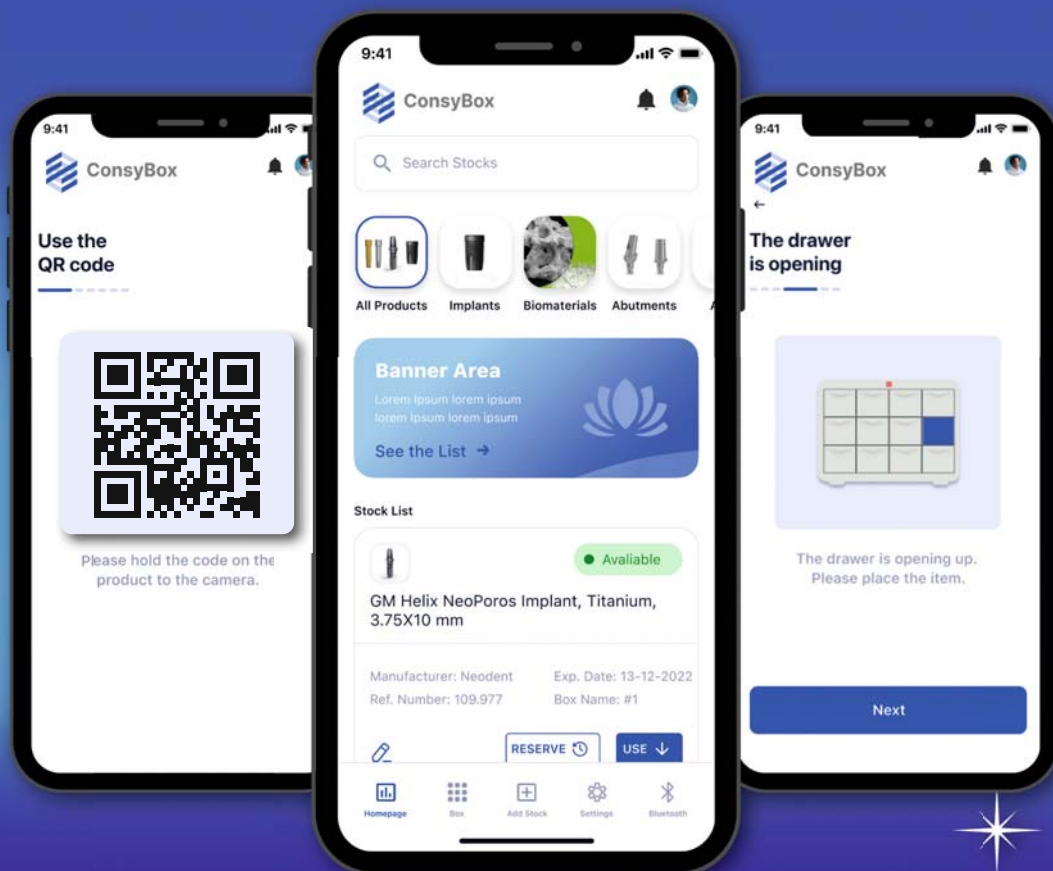

Choose the product

Reserve it for treatment

You will be re-stocked automatically

Fill the stock

You are ready again for the next treatment

The ConsyBox is smart

Full automatization of your consignment and instant control of the product taken from the box.