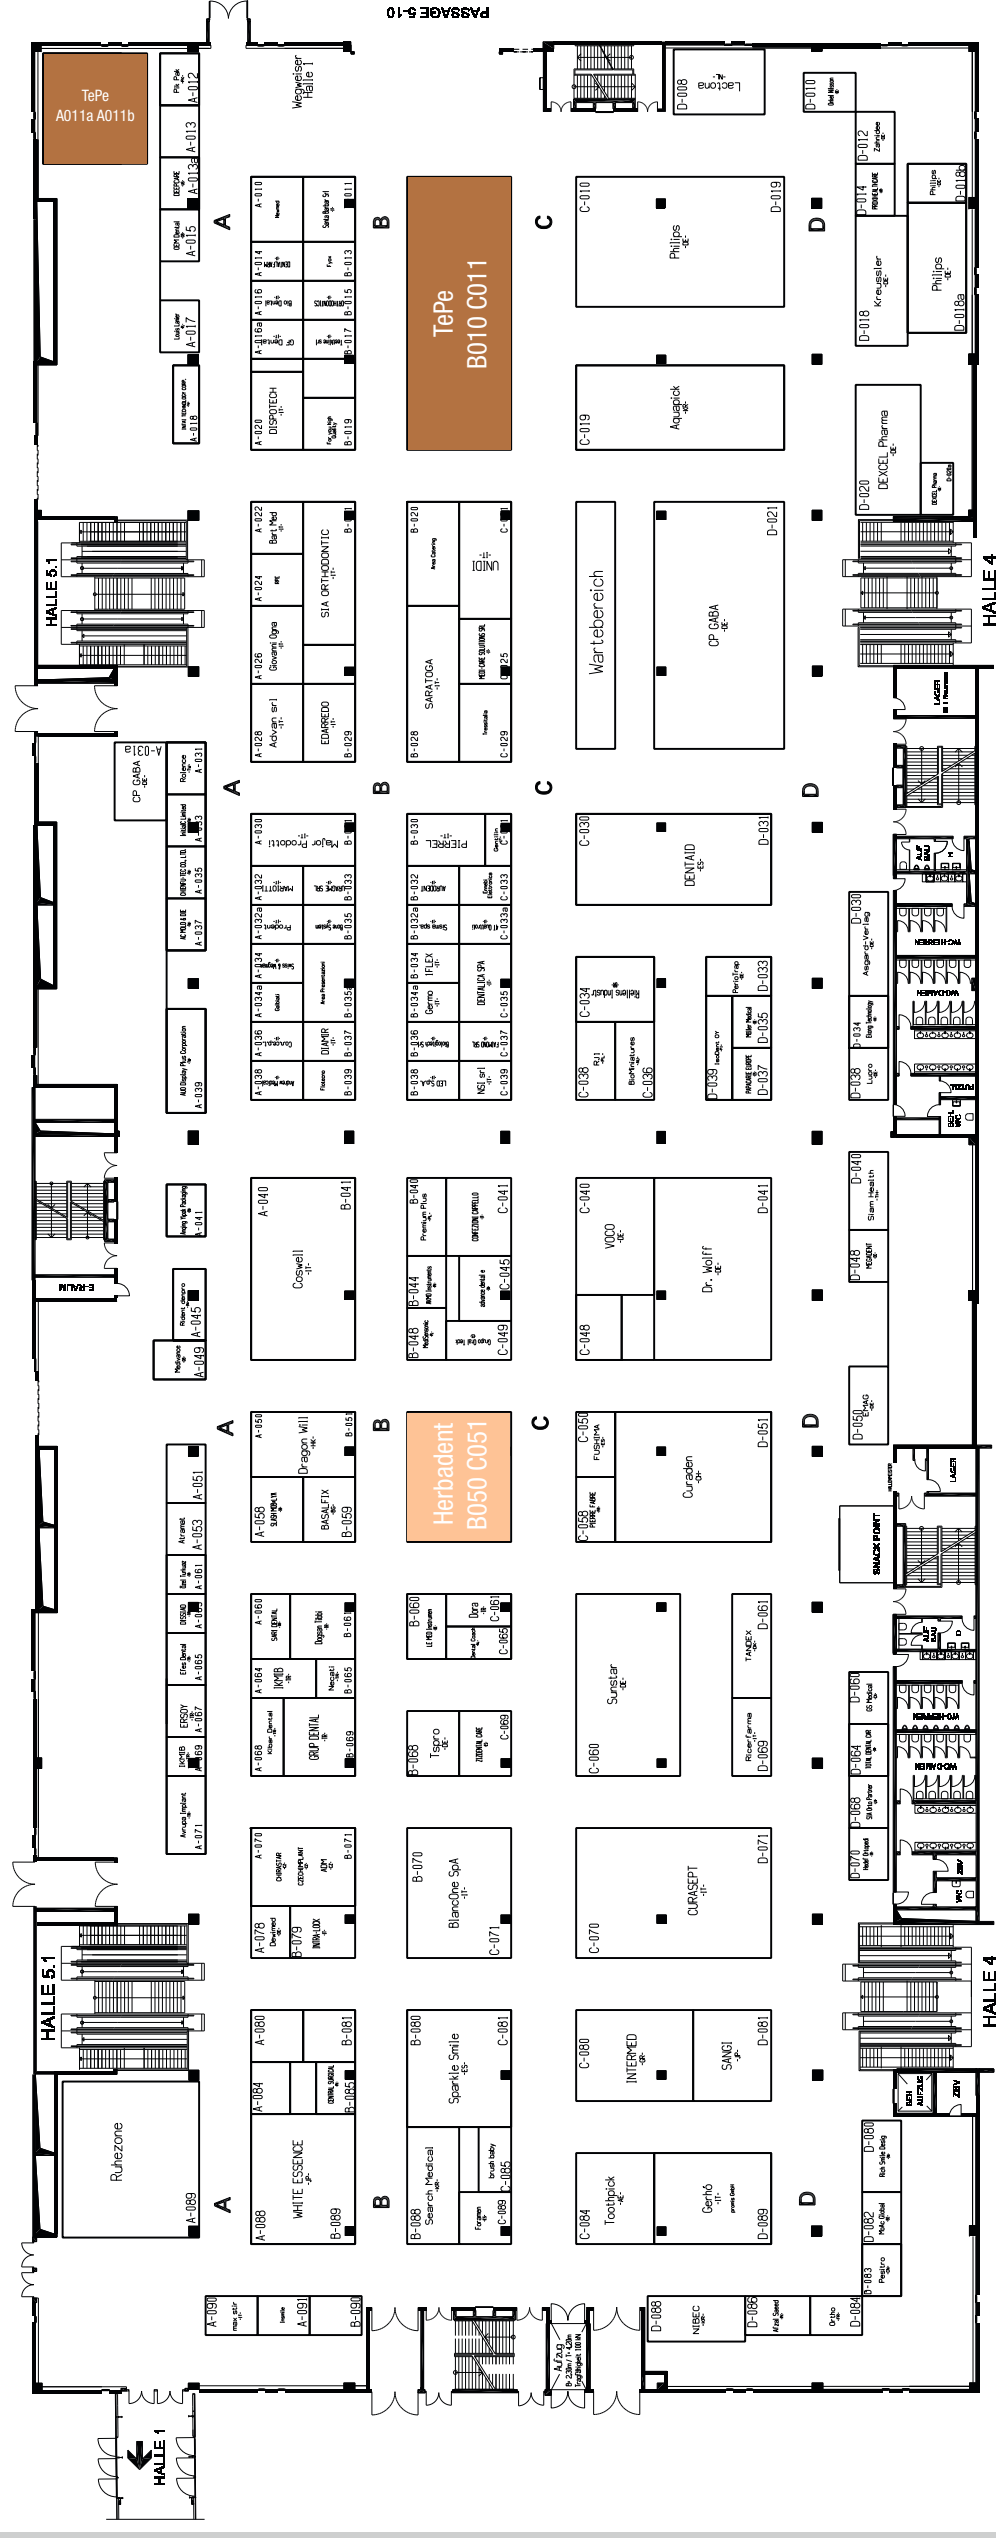

Implantologie
Implantology

Prävention/Parodontologie
Periodontics

Veranstalter, Verbände & Depots
Event Organisers, Associations & Distributors

Endodontier/Kons
Endodontics/Conservative Dentistry

Kieferorthopädie
Orthodontics

Kosmetische Zahnheilkunde
Cosmetic Dentistry

Laserzahnheilkunde
Laser Dentistry

Digitale Praxis
Digital Dentistry

Praxiseinrichtung
Interior Design

Zahntechnik
Dental Lab

Praxishygiene
Hygiene and Sterilisation

Practice Management

CAD/CAM