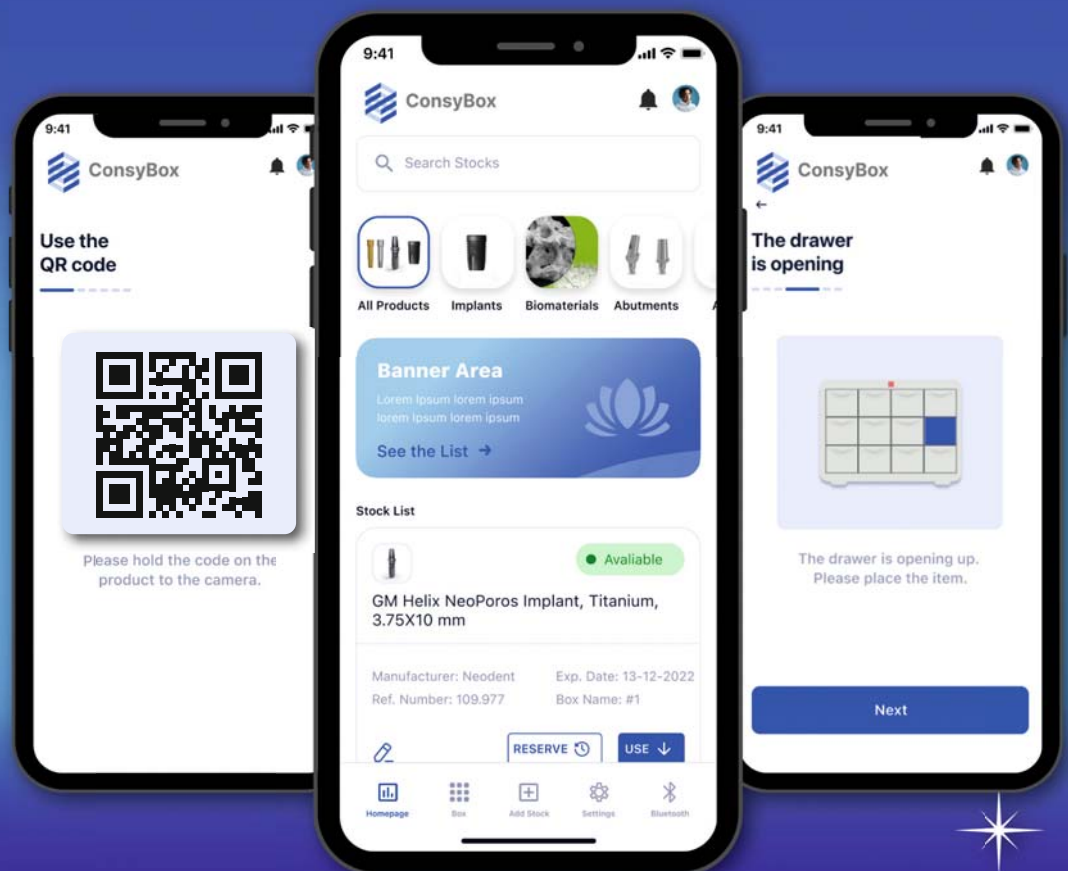

Choose the product

Reserve it for treatment

You will be re-stocked automatically

Fill the stock

You are ready again for the next treatment

The ConsyBox is smart

Full automatization of your consignment and instant control of the product taken from the box.