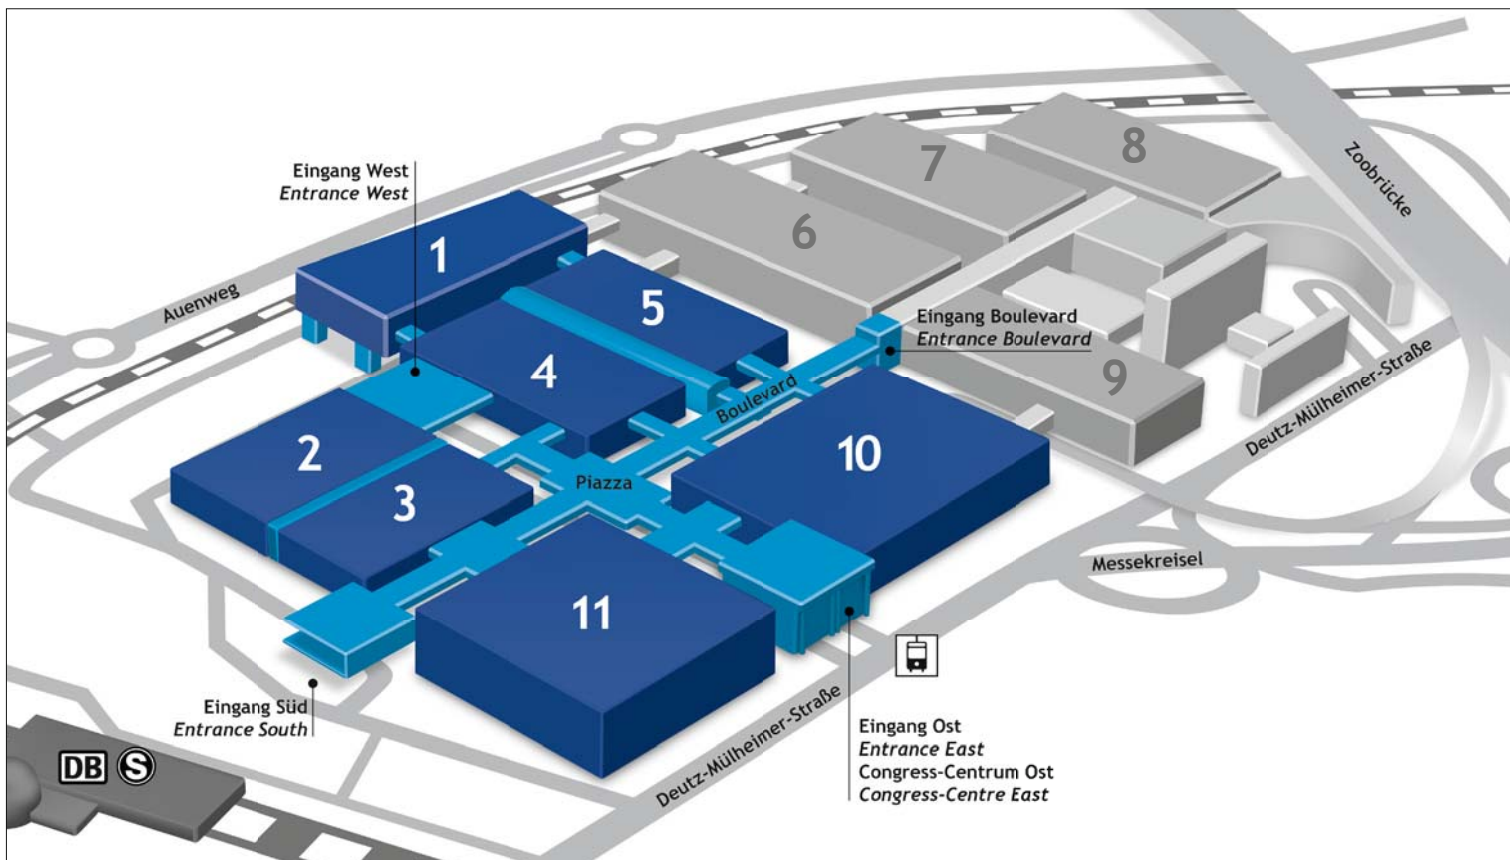

today

FLOOR
PLAN

40th International Dental Show • Cologne • 14–18 March 2023

von MENSCH zu MENSCH

Unsere Messehighlights für Sie!

- **Informieren** Sie sich beim exklusiven CEO-Talk
- **Orientieren** Sie sich mit Ihrem persönlichen Messe-Guide
- **Profitieren** Sie von den vdV Investitionsschecks

Halle 10.1
Stand E080 - F089