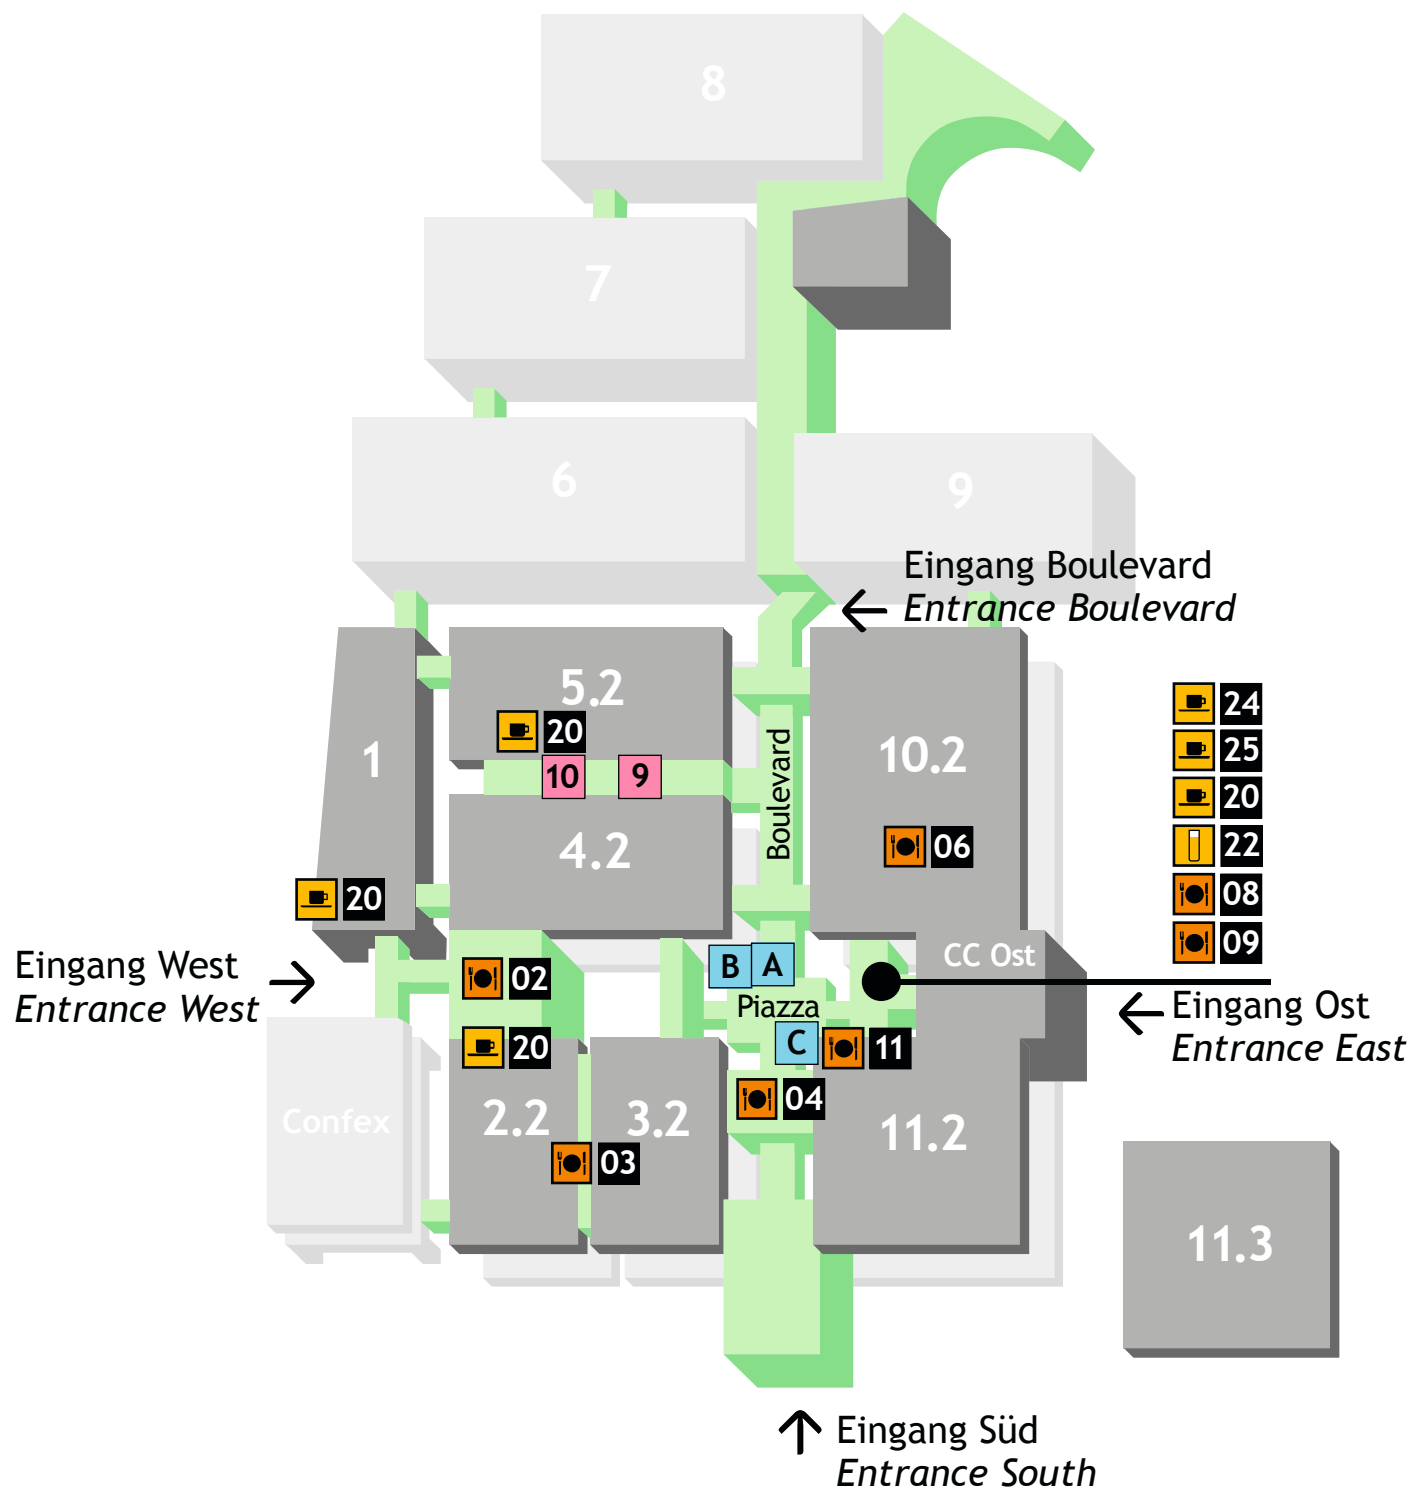

**Snack Points & Bars:**

|    |   |  |
|----|---|--|
| 20 | Snack Point                               | 09:00 - 18:00 Uhr · 09:00 a.m. to 06:00 p.m. |
| 20 | Snack Point (Passage 10/11)               | 11:00 - 16:00 Uhr · 11:00 a.m. to 04:00 p.m. |
| 20 | Snack Point (Halle 4.1 Südwest)           | 11:00 - 18:00 Uhr · 11:00 a.m. to 06:00 p.m. |
| 20 | Snack Point Hot Dog (Halle 5.2 Südwest)   | 10:00 - 18:00 Uhr · 10:00 a.m. to 06:00 p.m. |
| 20 | Snack Point Hot Dog (Halle 10.1 Südwest)  | 11:00 - 18:00 Uhr · 11:00 a.m. to 06:00 p.m. |
| 22 | Kölschbar (18.03.2023 geschlossen/closed) | 12:00 - 19:00 Uhr · 12:00 a.m. to 07:00 p.m. |
| 24 | Coffee meets Juice                        | 09:00 - 18:00 Uhr · 09:00 a.m. to 06:00 p.m. |
| 25 | Café Bar (18.03.2023 geschlossen/closed)  | 09:00 - 16:00 Uhr · 09:00 a.m. to 04:00 p.m. |