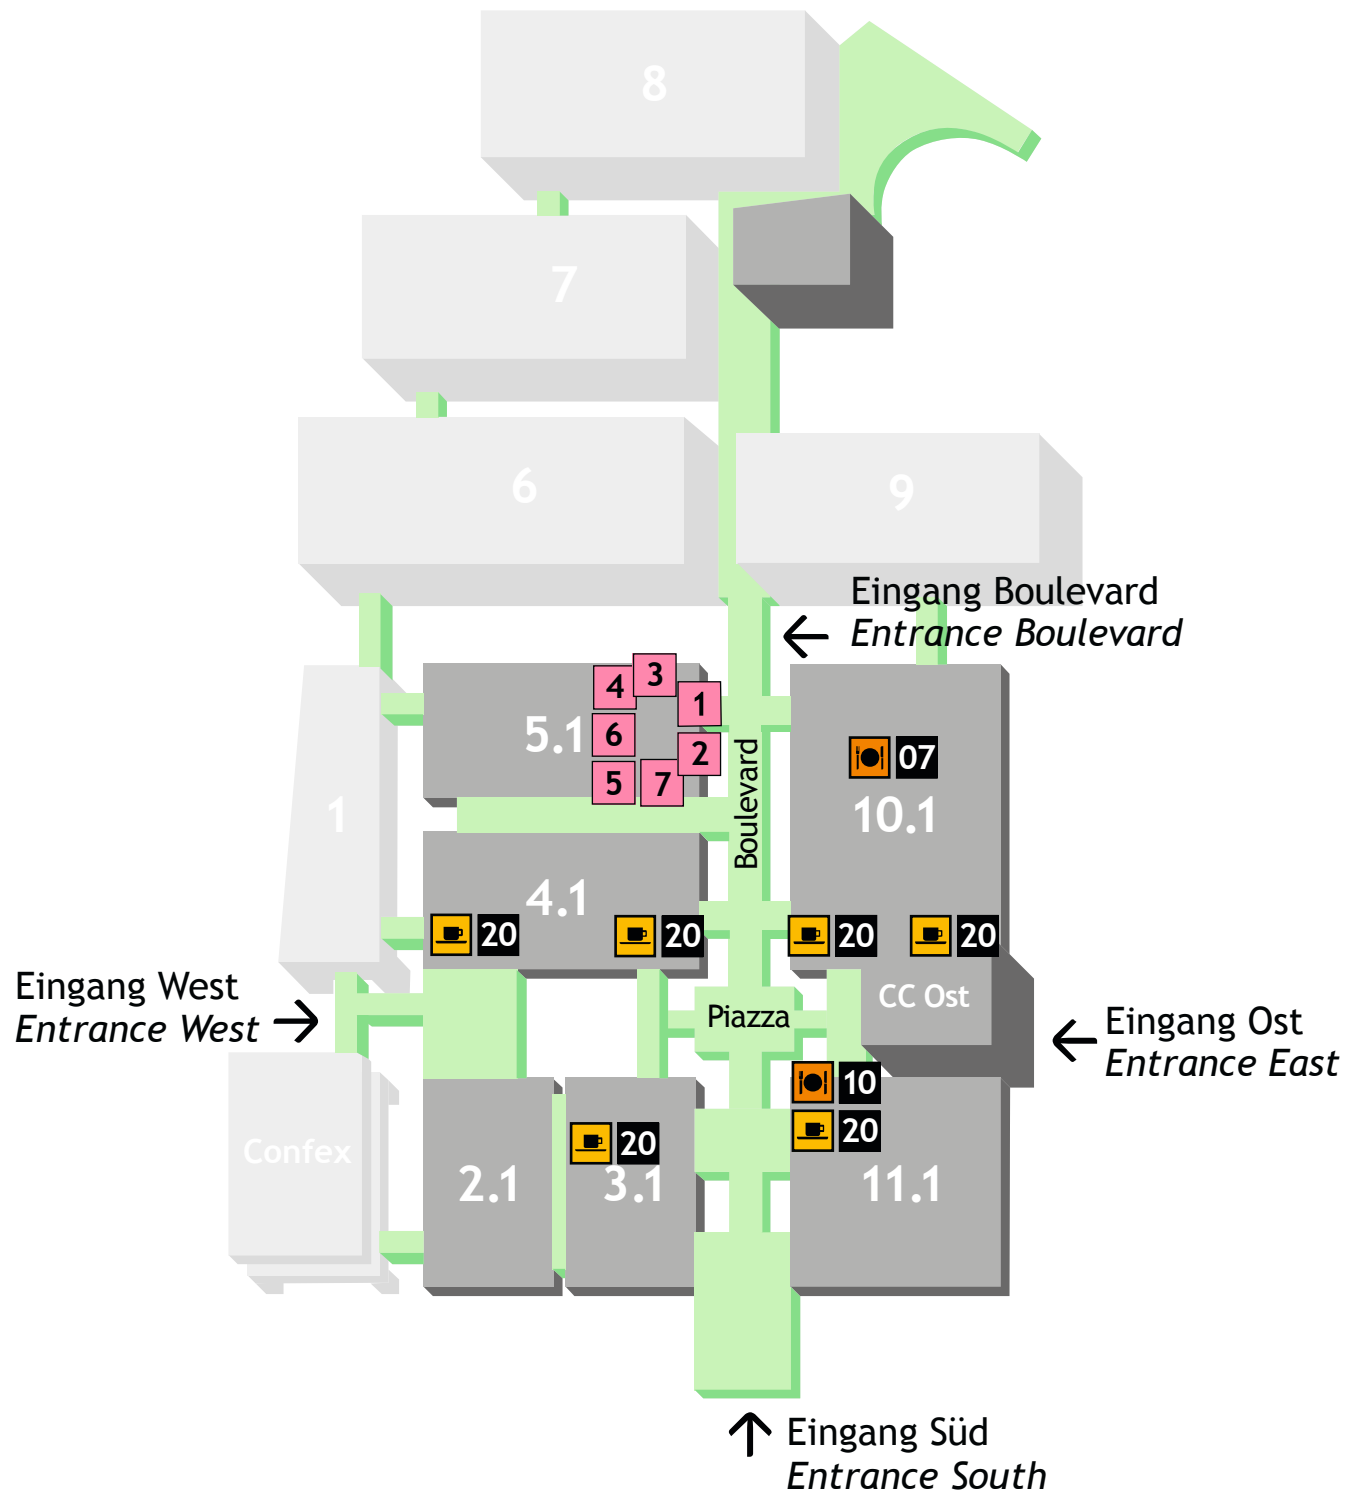

14.-18.03.2023

Self Service Restaurants:

02	Edison	11:00 - 18:00 Uhr · 11:00 a.m. to 06:00 p.m.
03	Einstein	11:00 - 18:00 Uhr · 11:00 a.m. to 06:00 p.m.
04	Galilei (Asia Wok)	09:00 - 18:00 Uhr · 09:00 a.m. to 06:00 p.m.
06	Newton	09:00 - 18:00 Uhr · 09:00 a.m. to 06:00 p.m.
07	Pascal	11:00 - 16:00 Uhr · 11:00 a.m. to 04:00 p.m.
08	Pizzabar	11:00 - 18:00 Uhr · 11:00 a.m. to 06:00 p.m.
09	Pastabar	11:00 - 16:00 Uhr · 11:00 a.m. to 04:00 p.m.
10	Sushi & Wine	11:00 - 18:00 Uhr · 11:00 a.m. to 06:00 p.m.
11	Vegan	11:00 - 16:00 Uhr · 11:00 a.m. to 04:00 p.m.

Snack Points & Bars:

20	Snack Point	09:00 - 18:00 Uhr · 09:00 a.m. to 06:00 p.m.
20	Snack Point (Passage 10/11)	11:00 - 16:00 Uhr · 11:00 a.m. to 04:00 p.m.
20	Snack Point (Halle 4.1 Südwest)	11:00 - 18:00 Uhr · 11:00 a.m. to 06:00 p.m.
20	Snack Point Hot Dog (Halle 5.2 Südwest)	10:00 - 18:00 Uhr · 10:00 a.m. to 06:00 p.m.
20	Snack Point Hot Dog (Halle 10.1 Südwest)	11:00 - 18:00 Uhr · 11:00 a.m. to 06:00 p.m.
22	Kölschbar (18.03.2023 geschlossen/closed)	12:00 - 19:00 Uhr · 12:00 a.m. to 07:00 p.m.
24	Coffee meets Juice	09:00 - 18:00 Uhr · 09:00 a.m. to 06:00 p.m.
25	Café Bar (18.03.2023 geschlossen/closed)	09:00 - 16:00 Uhr · 09:00 a.m. to 04:00 p.m.