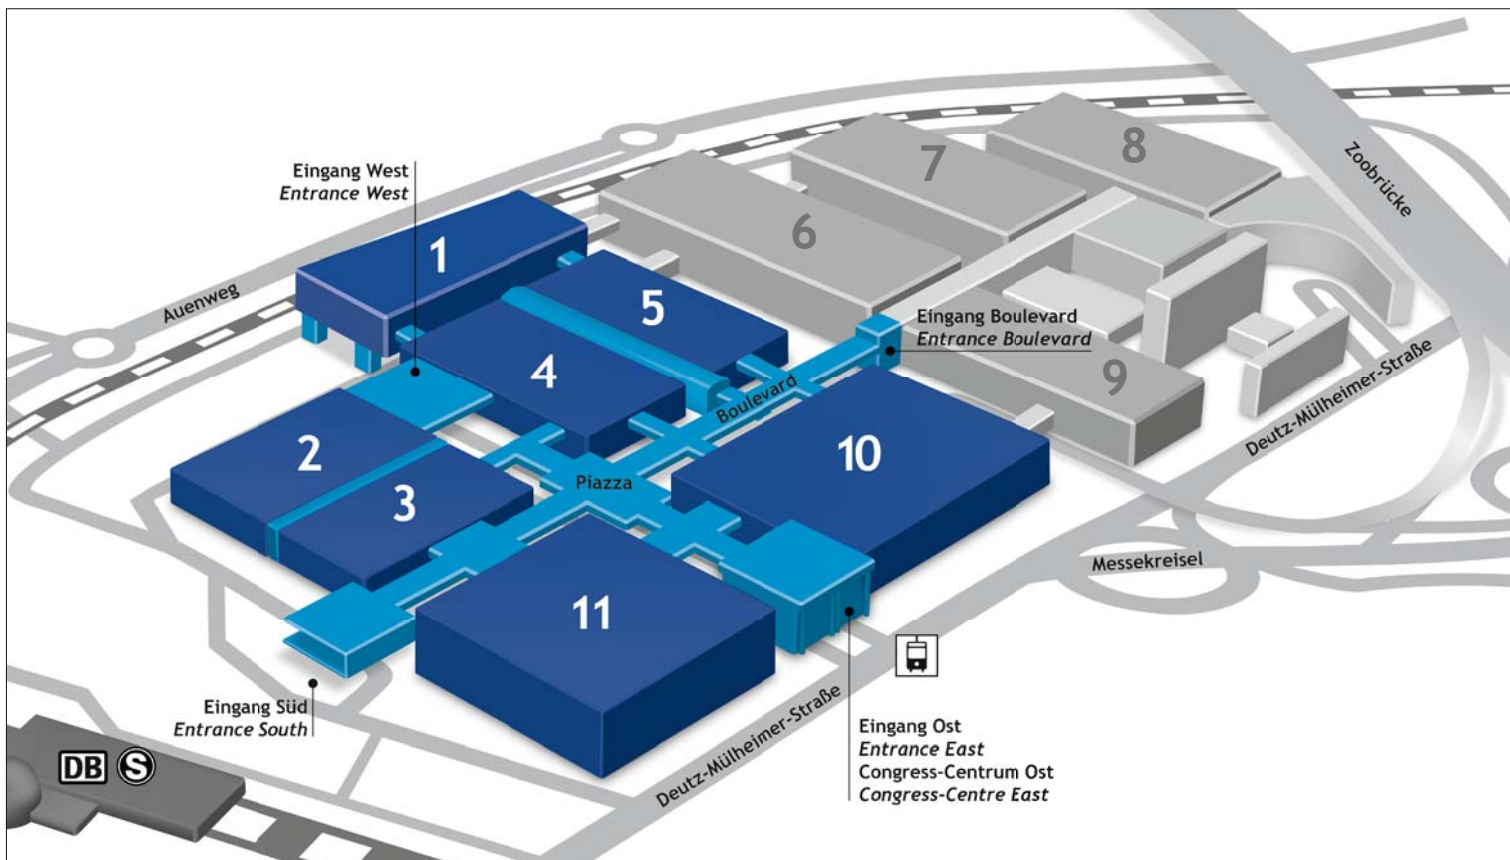

CURAPROX OUR WORLD.

BESUCHEN SIE UNS
AUF UNSEREM STAND
AUF DER IDS

**HALLE 05.2.
STAND D-051**

Do you want *one impression machine* for your scanning needs?

NeoScan™ 1000

NeoScan 1000 is a fast, accurate and easy-to-use intraoral scanner that provides the possibility for a flexible workflow, saving you time and money. Best of all, the accuracy is better or equal to top leading brands, with significantly less cost and no license fees. Stop by our booth Hall 11.3 Stand G010-H029 and experience it yourself.

- ✓ Easy to use, fast and accurate
- ✓ Open system for your scanning needs
- ✓ Attractive price and no license fees

today

FLOOR
PLAN

40th International Dental Show • Cologne • 14–18 March 2023

von MENSCH zu MENSCH