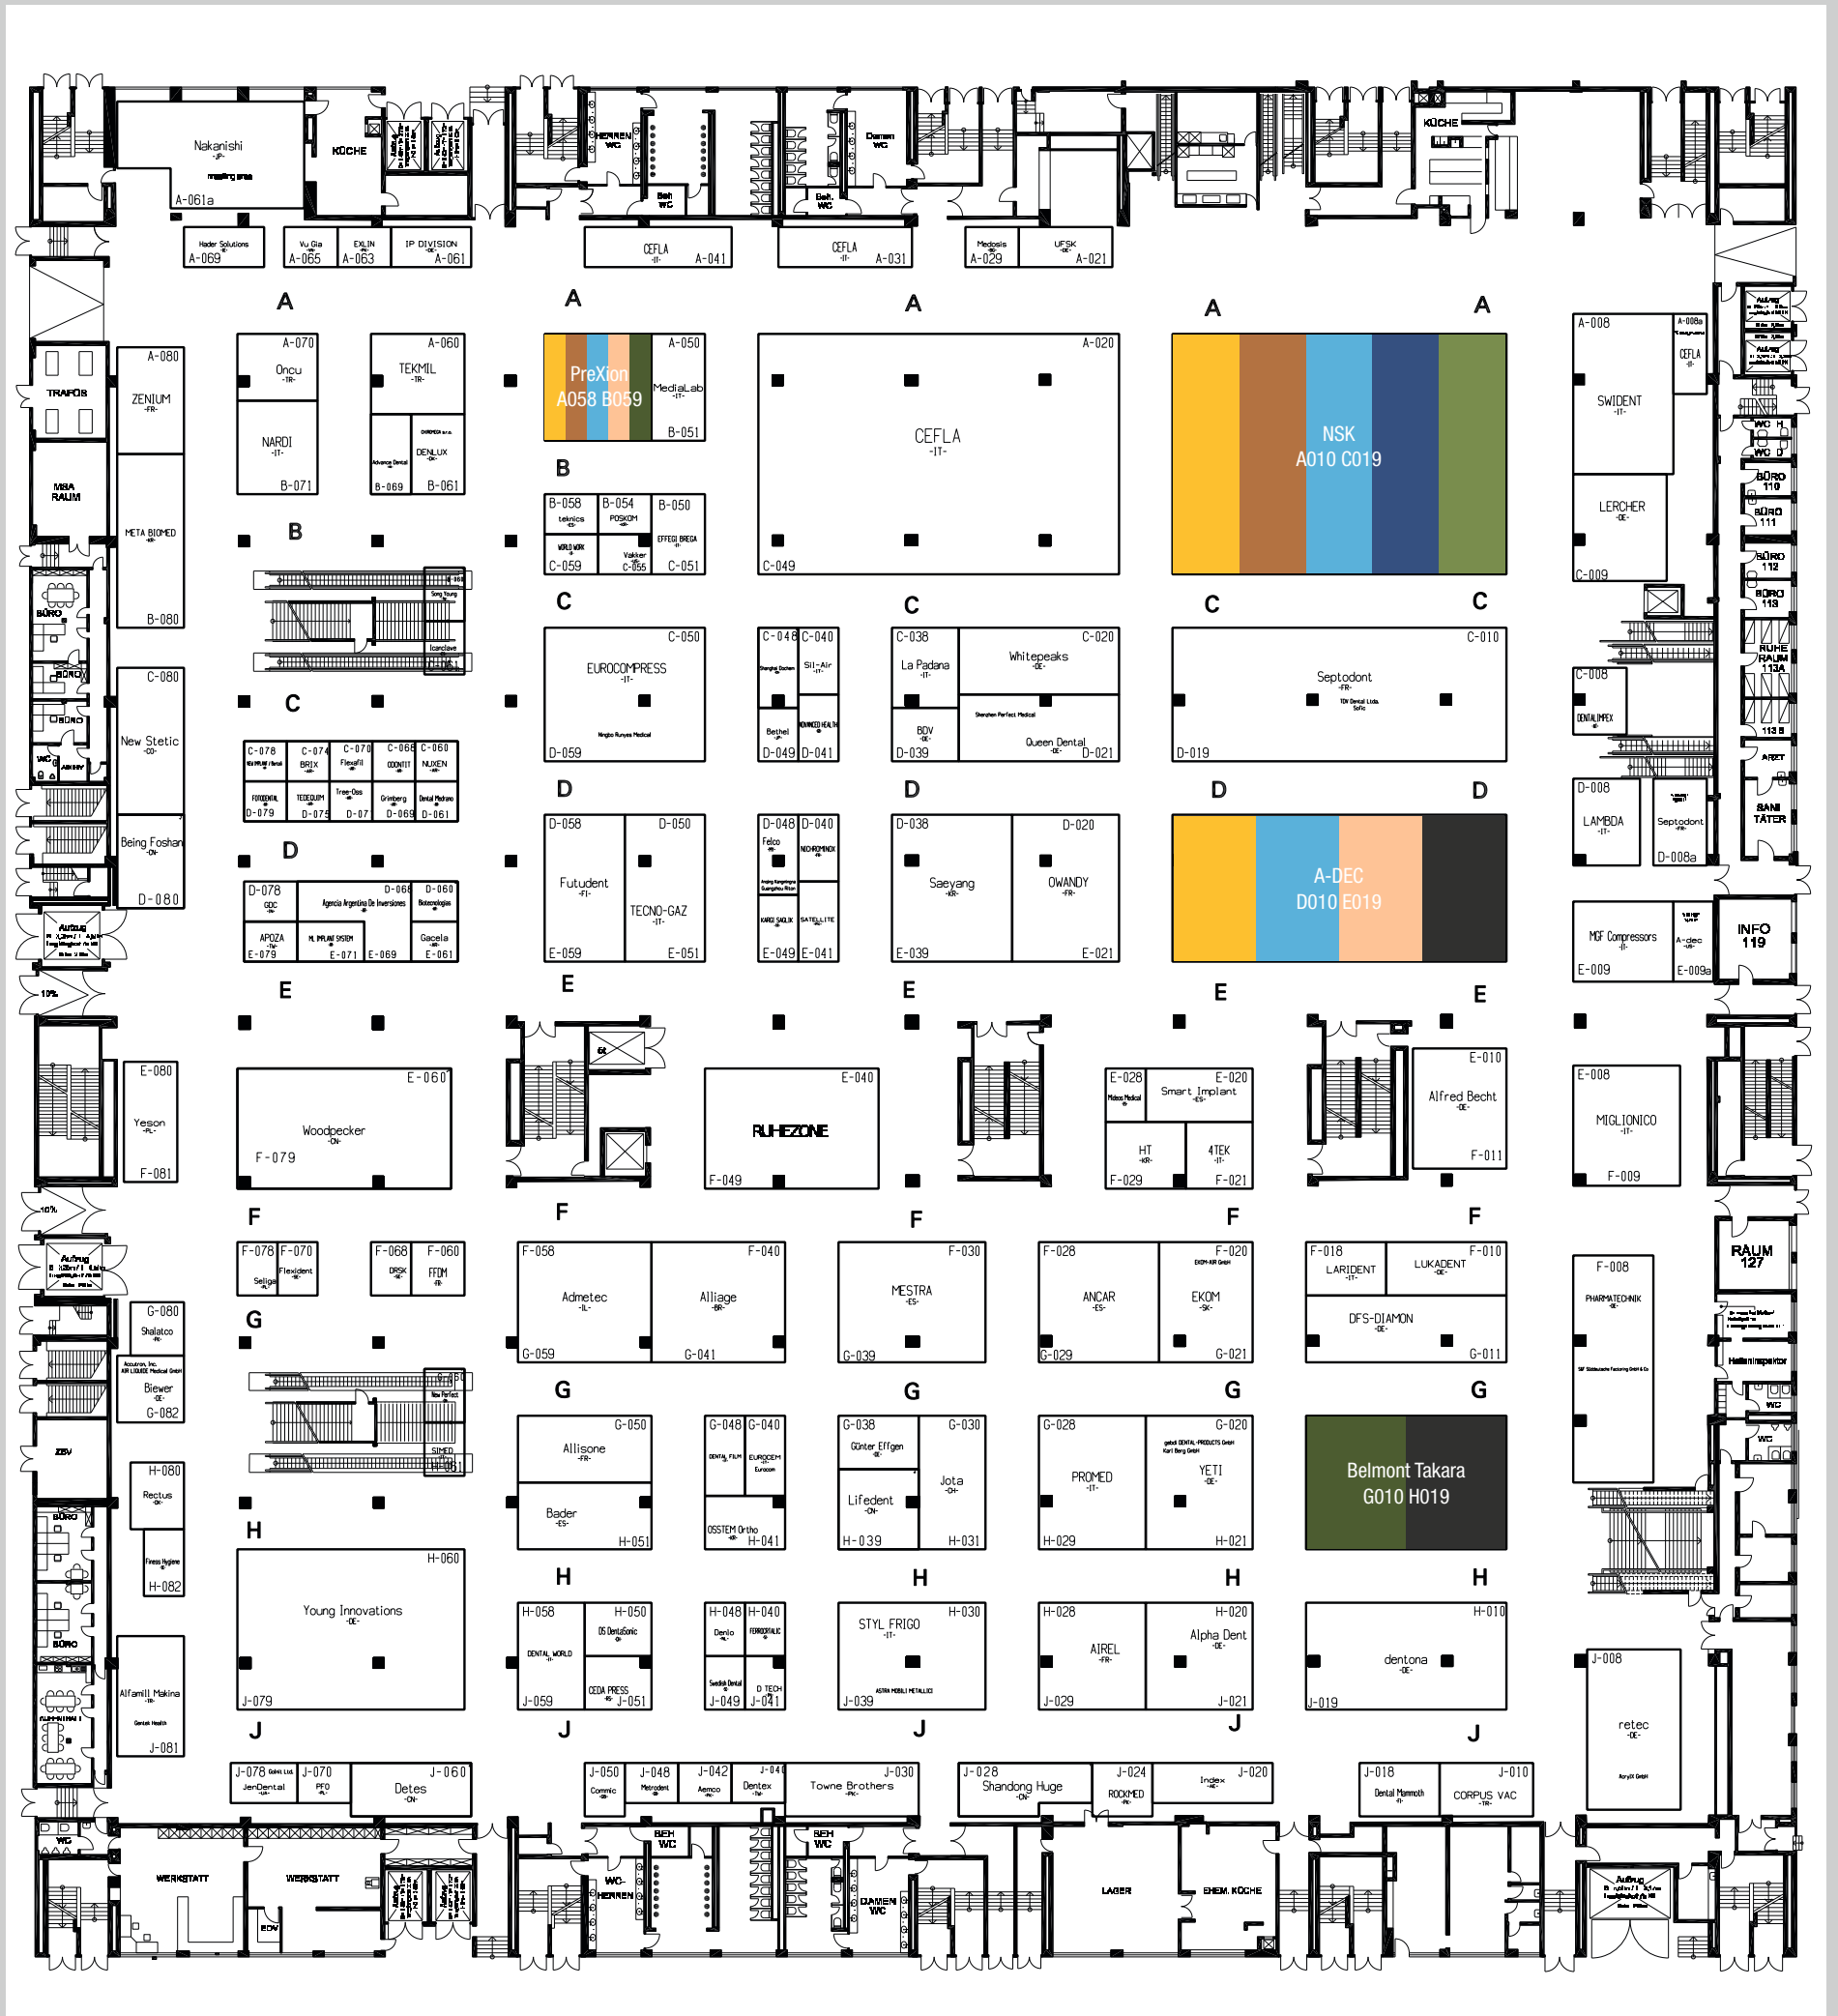

today Trend Index

- Implantologie
    Implantology
  - Prävention/Parodontologie
    Periodontics
  - Praxishygiene
    Hygiene and Sterilisation
  - Praxismangement
    Practice Management
- Veranstalter, Verbände & Depots
    Event Organisers, Associations & Distributors
  - Endodontie/Kons
    Endodontics/Conservative Dentistry
  - CAD/CAM
- Kieferorthopädie
    Orthodontics
  - Kosmetische Zahnheilkunde
    Cosmetic Dentistry
- Laserzahnheilkunde
    Laser Dentistry
  - Digitale Praxis
    Digital Dentistry
  - Praxiseinrichtung
    Interior Design
  - Zahntechnik
    Dental Lab