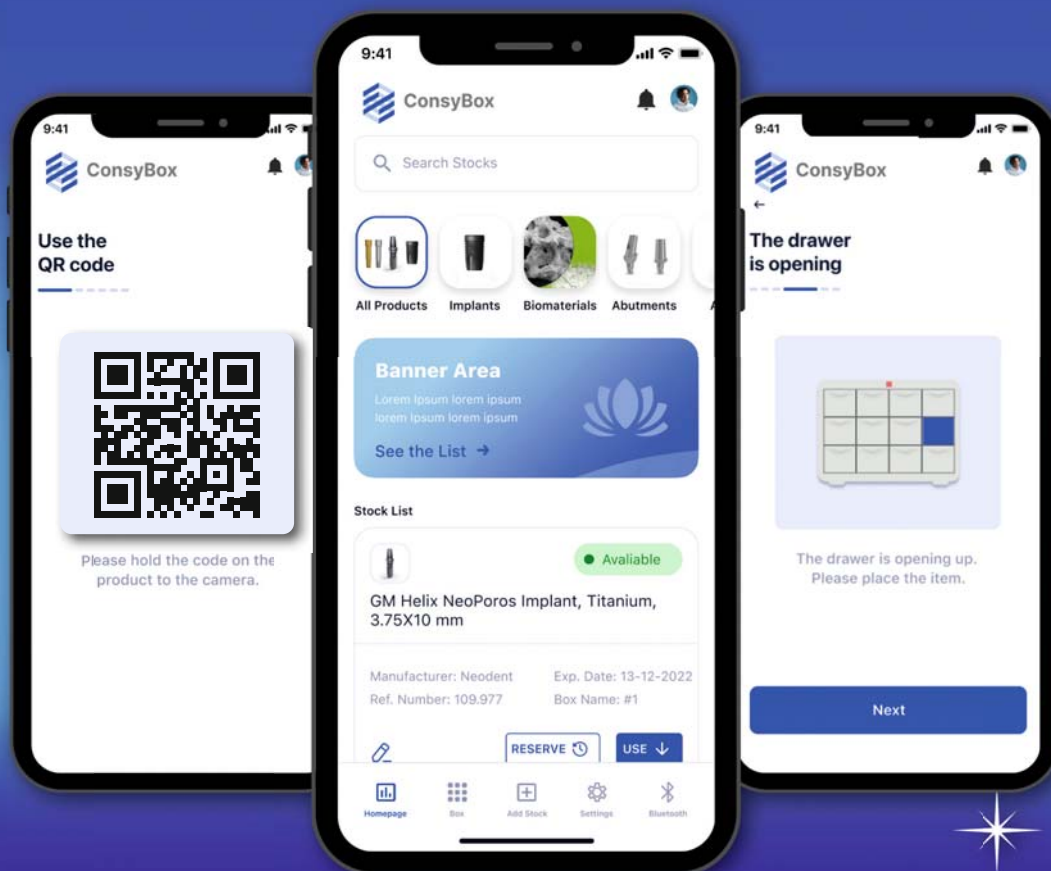

Choose the product

Reserve it for treatment

You will be re-stocked automatically

Fill the stock

You are ready again for the next treatment

The ConsyBox is smart

Full automatization of your consignment and instant control of the product taken from the box.