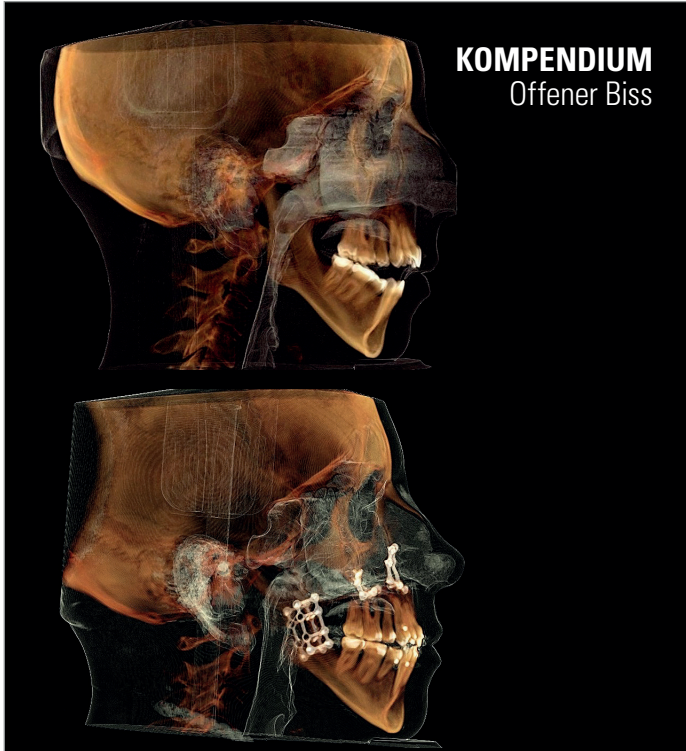

KN

Supplement der KN Kieferorthopädie Nachrichten

KIEFERORTHOPÄDIE NACHRICHTEN

www.kn-aktuell.de 2023 | Dezember | 15. Jahrgang

KOMPENDIUM Offener Biss

KN KOMPENDIUM

KN COMPENDIUM is published once a year as a monothematic supplement to KN Kieferorthopädische Nachrichten. As a comprehensive reference work, it provides the practitioner with a detailed overview of orthodontic appliances and treatment techniques for the relevant trend area. Advertisers are offered an ideal editorial environment for the placement of theme-specific advertising messages.

KN KOMPENDIUM

Target group: Orthodontists
Print run: 5,000 copies
Frequency: Single issue
Format: 200 × 280 mm
Special features: international specialist reporting in the field of orthodontics

Sections: ○ – Editorial
 ● – Science and research articles, clinical cases, user reports

Issue	ED*	AD*	PD*	Main topics
2025	6 Nov	20 Nov	12 Dec	Orthodontics: today and tomorrow

* ED = editorial deadline, AD = advertising deadline, PD = publication date

Ads	1/1	1/2	1/3
Dimensions	200 × 280	200 × 140 (horiz.)	200 × 94 (horiz.)
Bleed area		100 × 280 (vert.)	68 × 280 (vert.)
Dimensions	165 × 233	165 × 177 (horiz.)	165 × 78 (horiz.)
Type area		83 × 223 (vert.)	52 × 233 (vert.)
Rate	€3,150	€2,450	€1,950