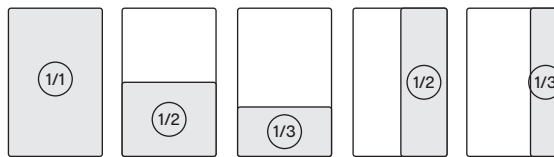

KN KOMPENDIUM

Target group: Orthodontists
Print run: 5,000 copies
Frequency: Single issue
Format: 200 × 280 mm
Special features: international specialist reporting in the field of orthodontics

Sections: ○ – Editorial
 ● – Science and research articles, clinical cases, user reports

Issue	ED*	AD*	PD*	Main topics
2025	6 Nov	20 Nov	12 Dec	Orthodontics: today and tomorrow

* ED = editorial deadline, AD = advertising deadline, PD = publication date

Ads	1/1	1/2	1/3
Dimensions	200 × 280	200 × 140 (horiz.)	200 × 94 (horiz.)
Bleed area		100 × 280 (vert.)	68 × 280 (vert.)
Dimensions	165 × 233	165 × 177 (horiz.)	165 × 78 (horiz.)
Type area		83 × 223 (vert.)	52 × 233 (vert.)
Rate	€3,150	€2,450	€1,950