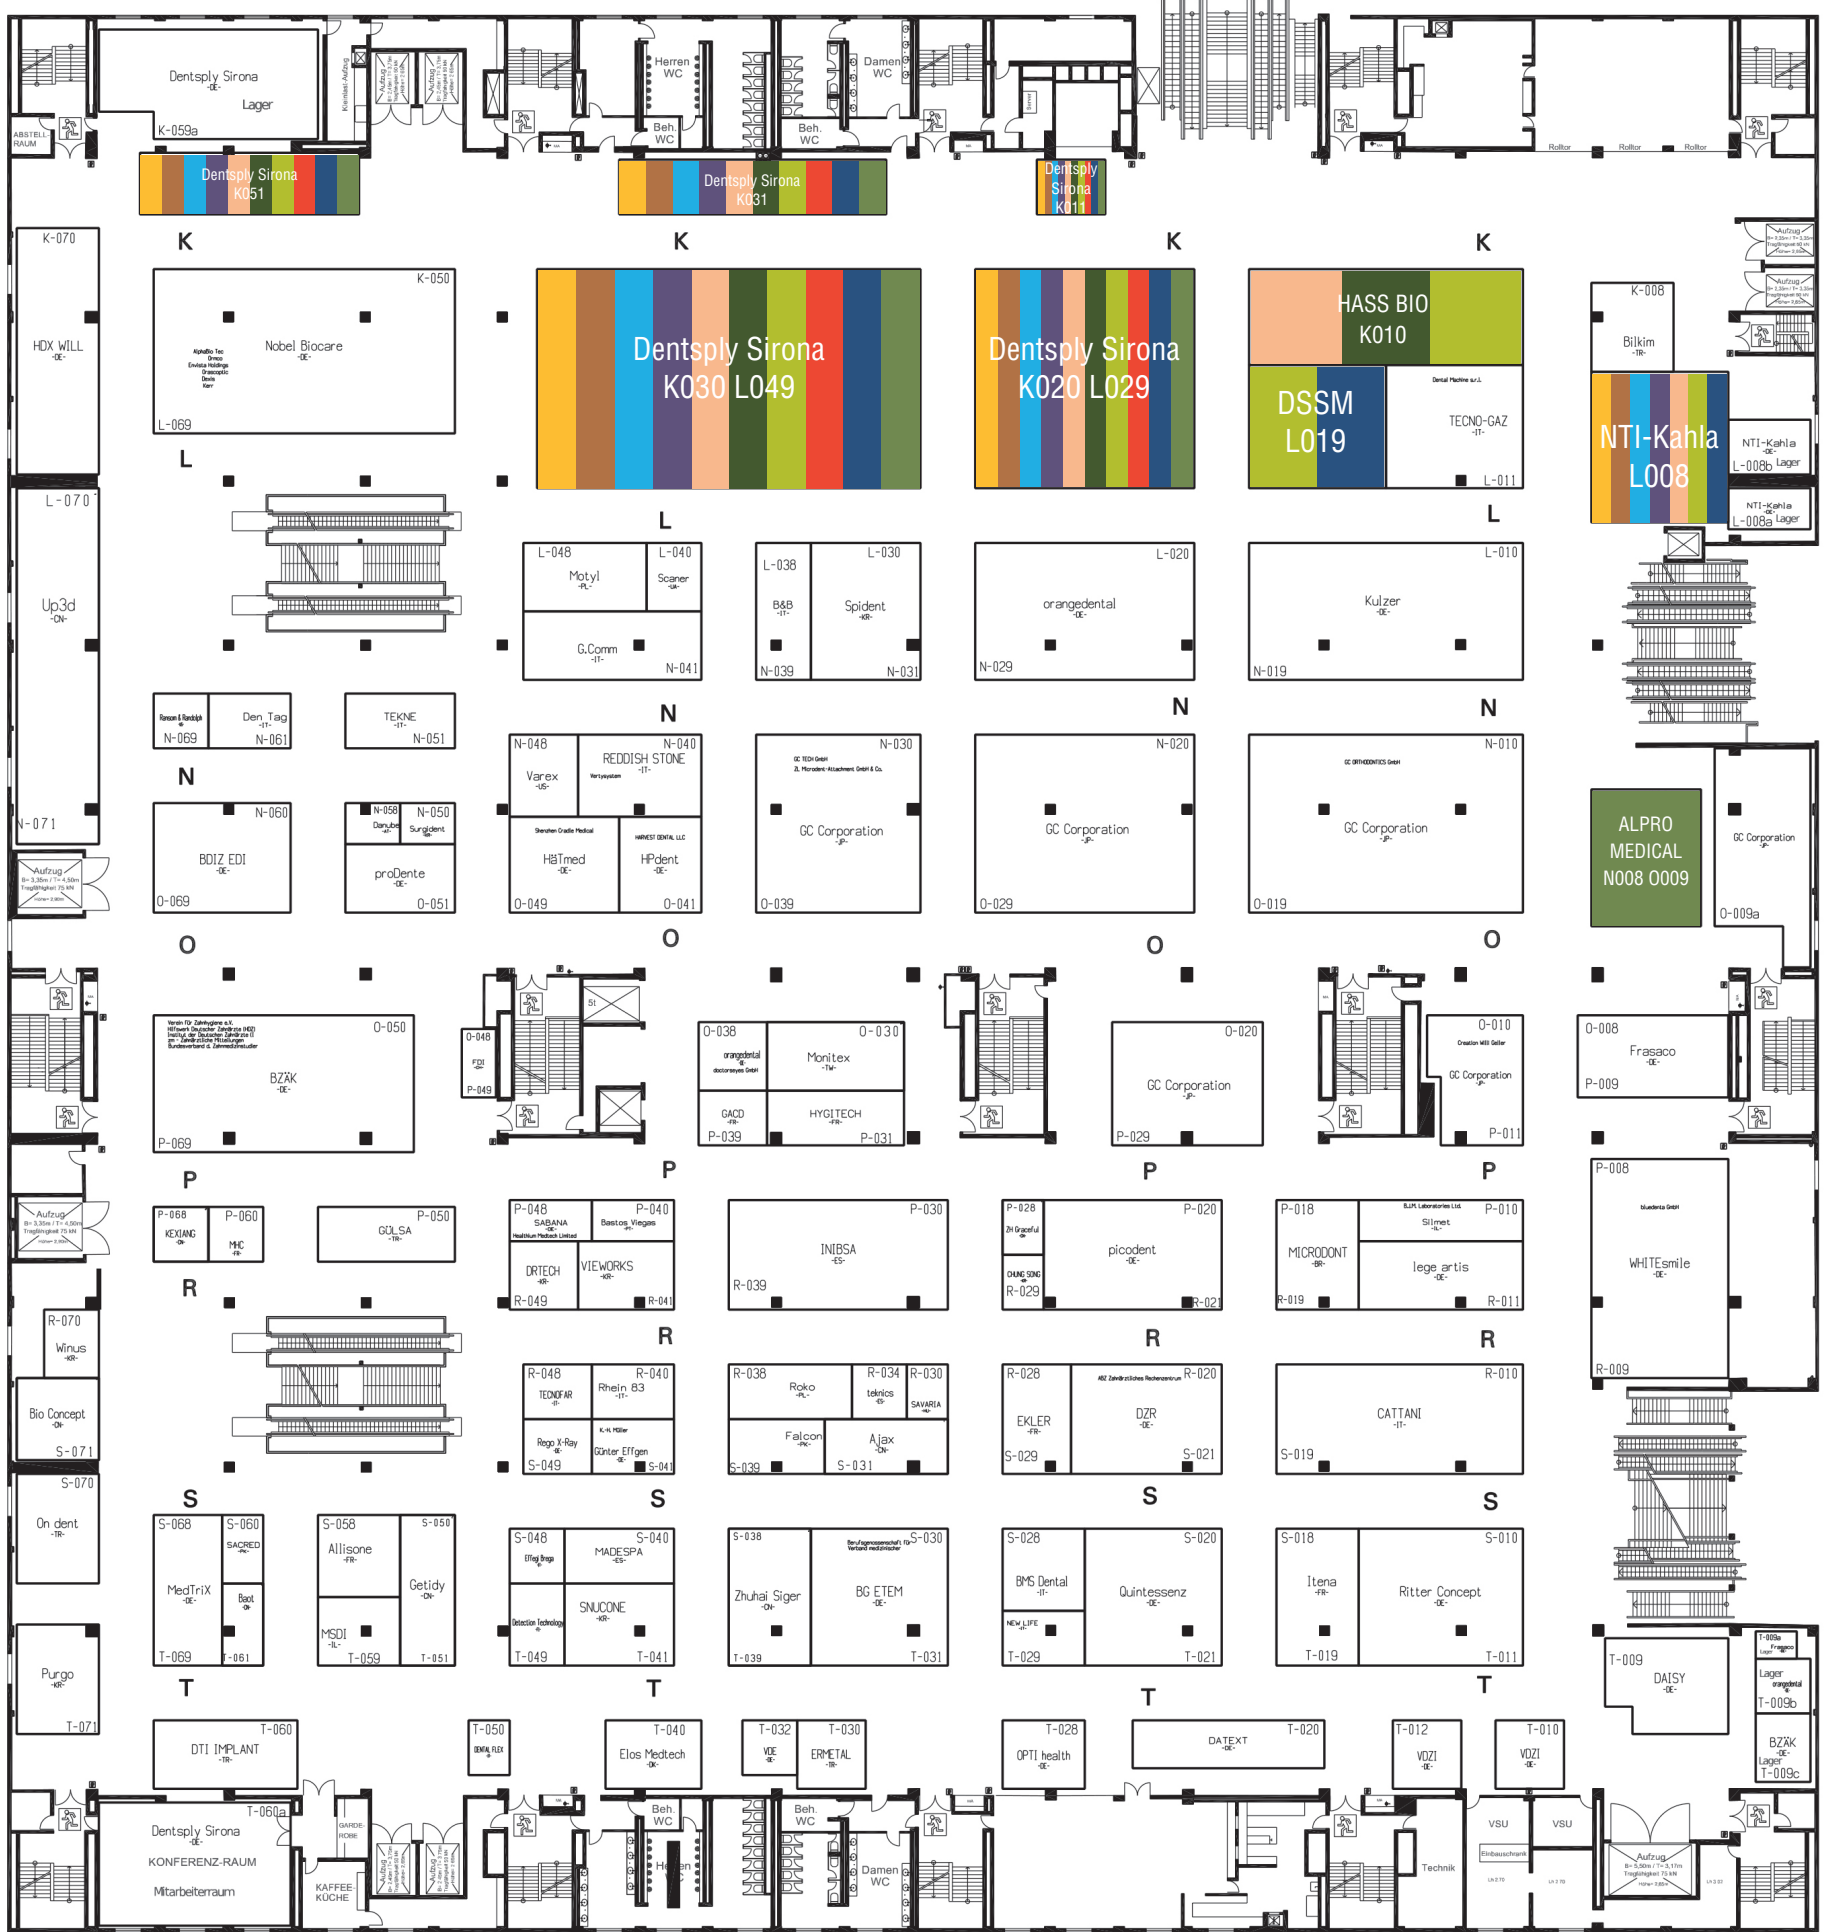

today Trend Index

- Implantologie
    Implantology
  - Prävention/Parodontologie
    Periodontics
  - Praxishygiene
    Hygiene and Sterilisation
- Veranstalter, Verbände & Depots
    Event Organisers, Associations & Distributors
  - Endodontie/Kons
    Endodontics/Conservative Dentistry
  - Praxismanagement
    Practice Management
- Kieferorthopädie
    Orthodontics
  - Kosmetische Zahnheilkunde
    Cosmetic Dentistry
  - CAD/CAM
- Laserzahnheilkunde
    Laser Dentistry
  - Digitale Praxis
    Digital Dentistry
  - Praxiseinrichtung
    Interior Design
  - Zahntechnik
    Dental Lab