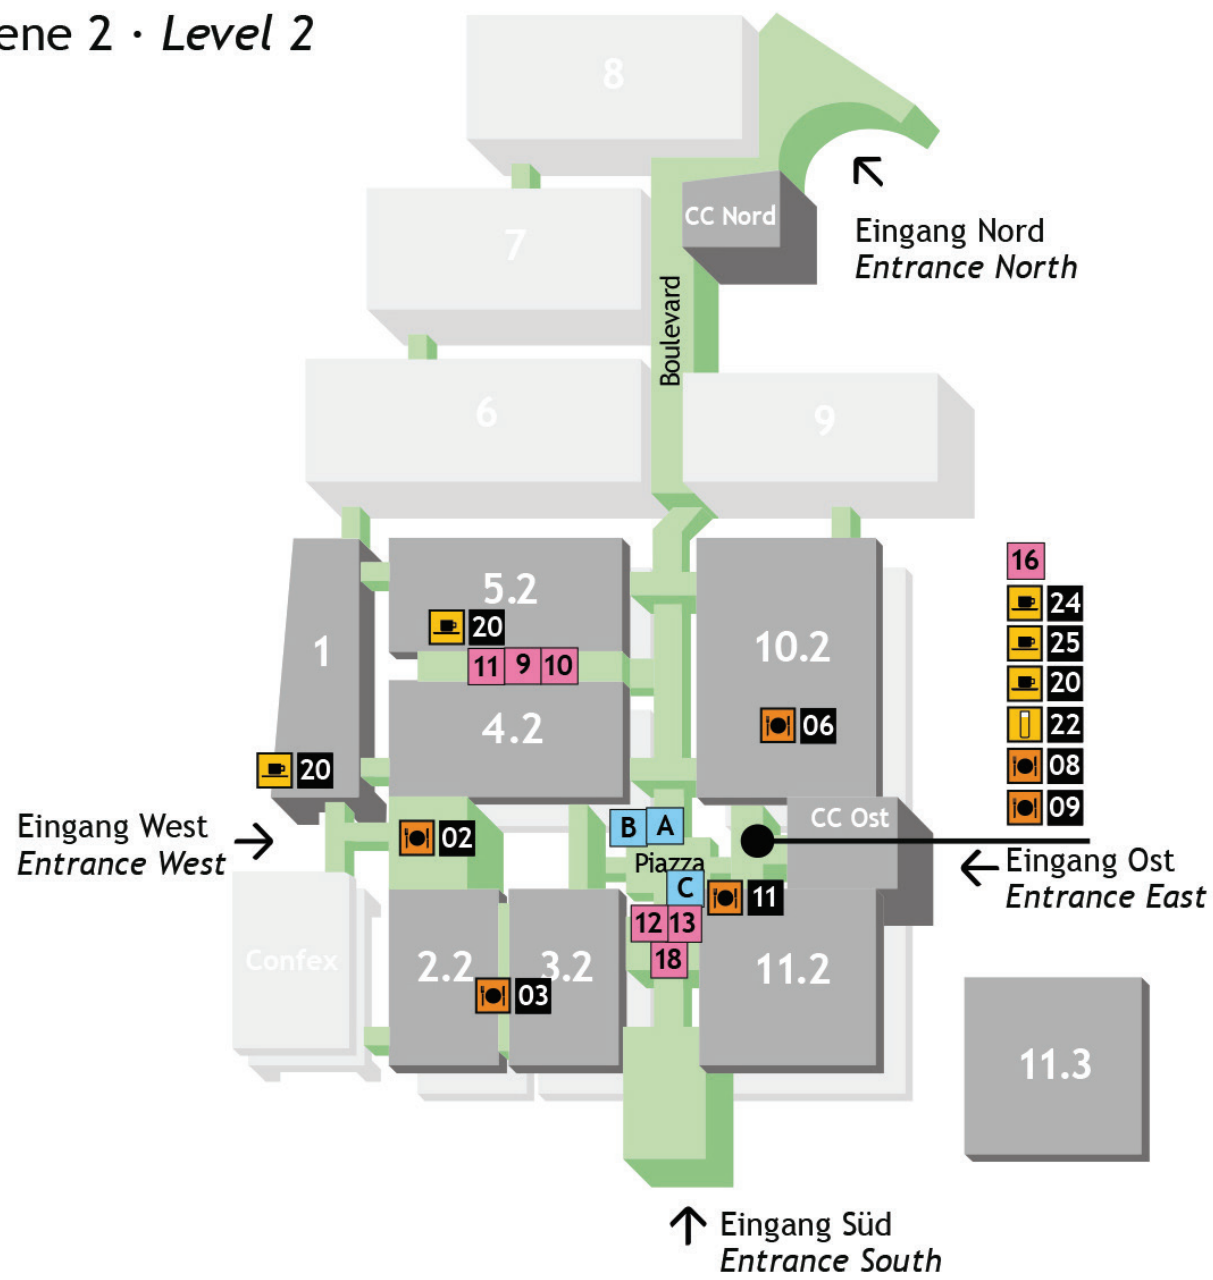

-  **24** Coffee meets Juice
-  **20** Snack Point
-  **22** Kölschbar
-  **25** Café Bar (Black Box)

Ebene 2 · Level 2

**Indoor**

**Food Court - Halle 2.1**

- 1 Coffee Bike
- 2 Buns & Sons (Pulled Pork Burger)
- 3 Brennwerk (alles vom Grill)
- 4 Döner
- 5 Indian Street Food
- 6 Crêpe
- 7 Pasta
- 8 Pinsa
- 19 Hot Dog