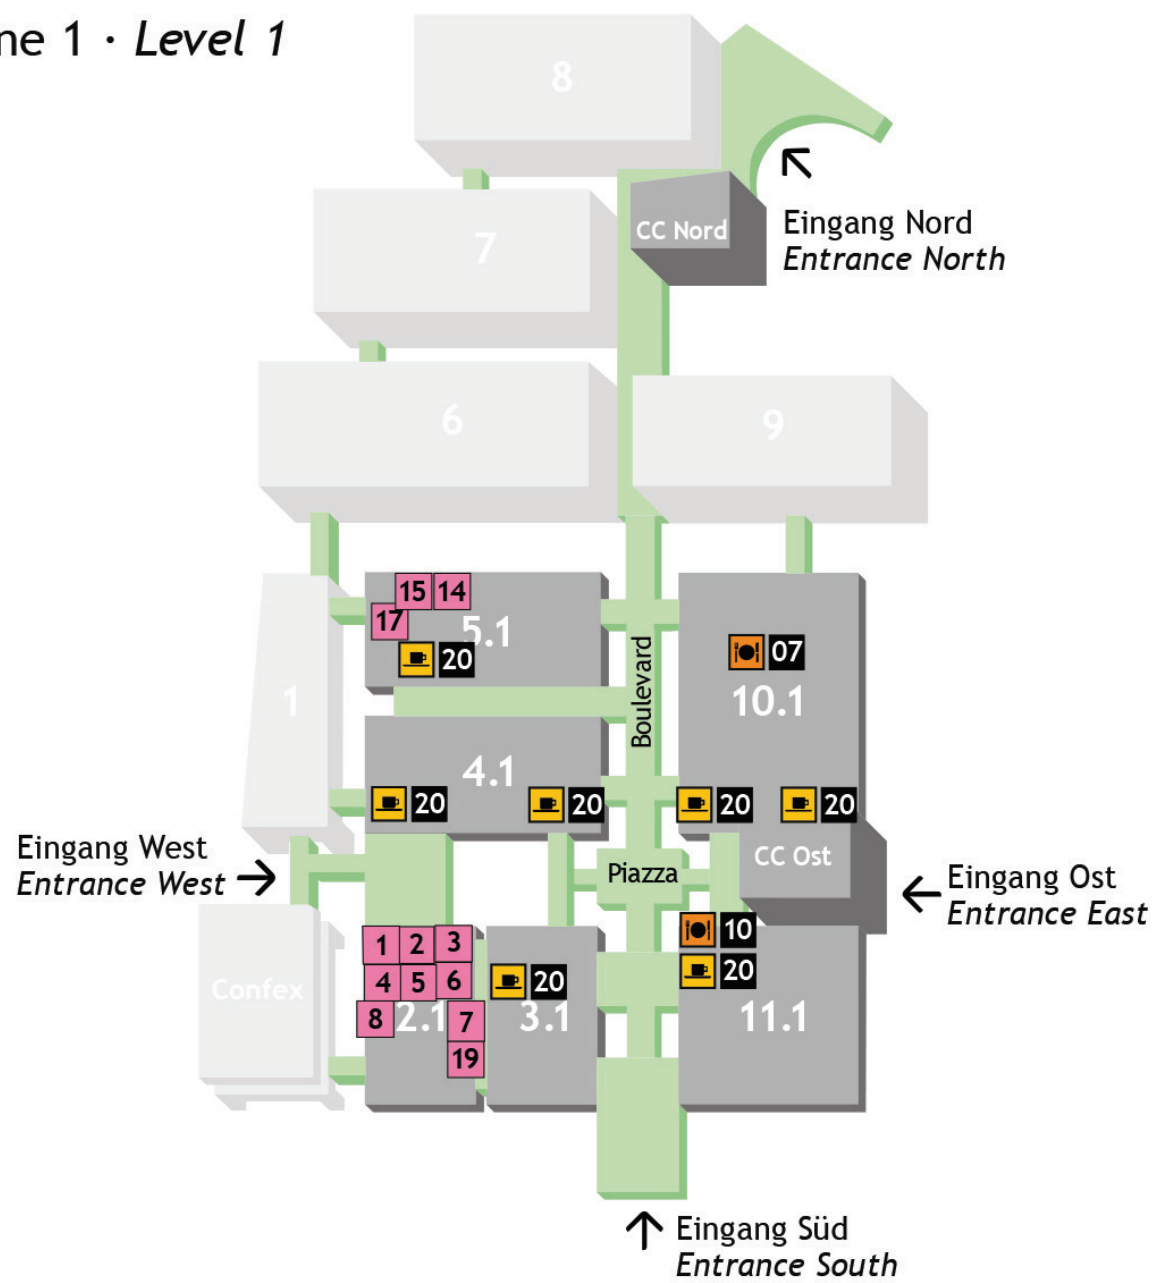

Ebene 1 · Level 1