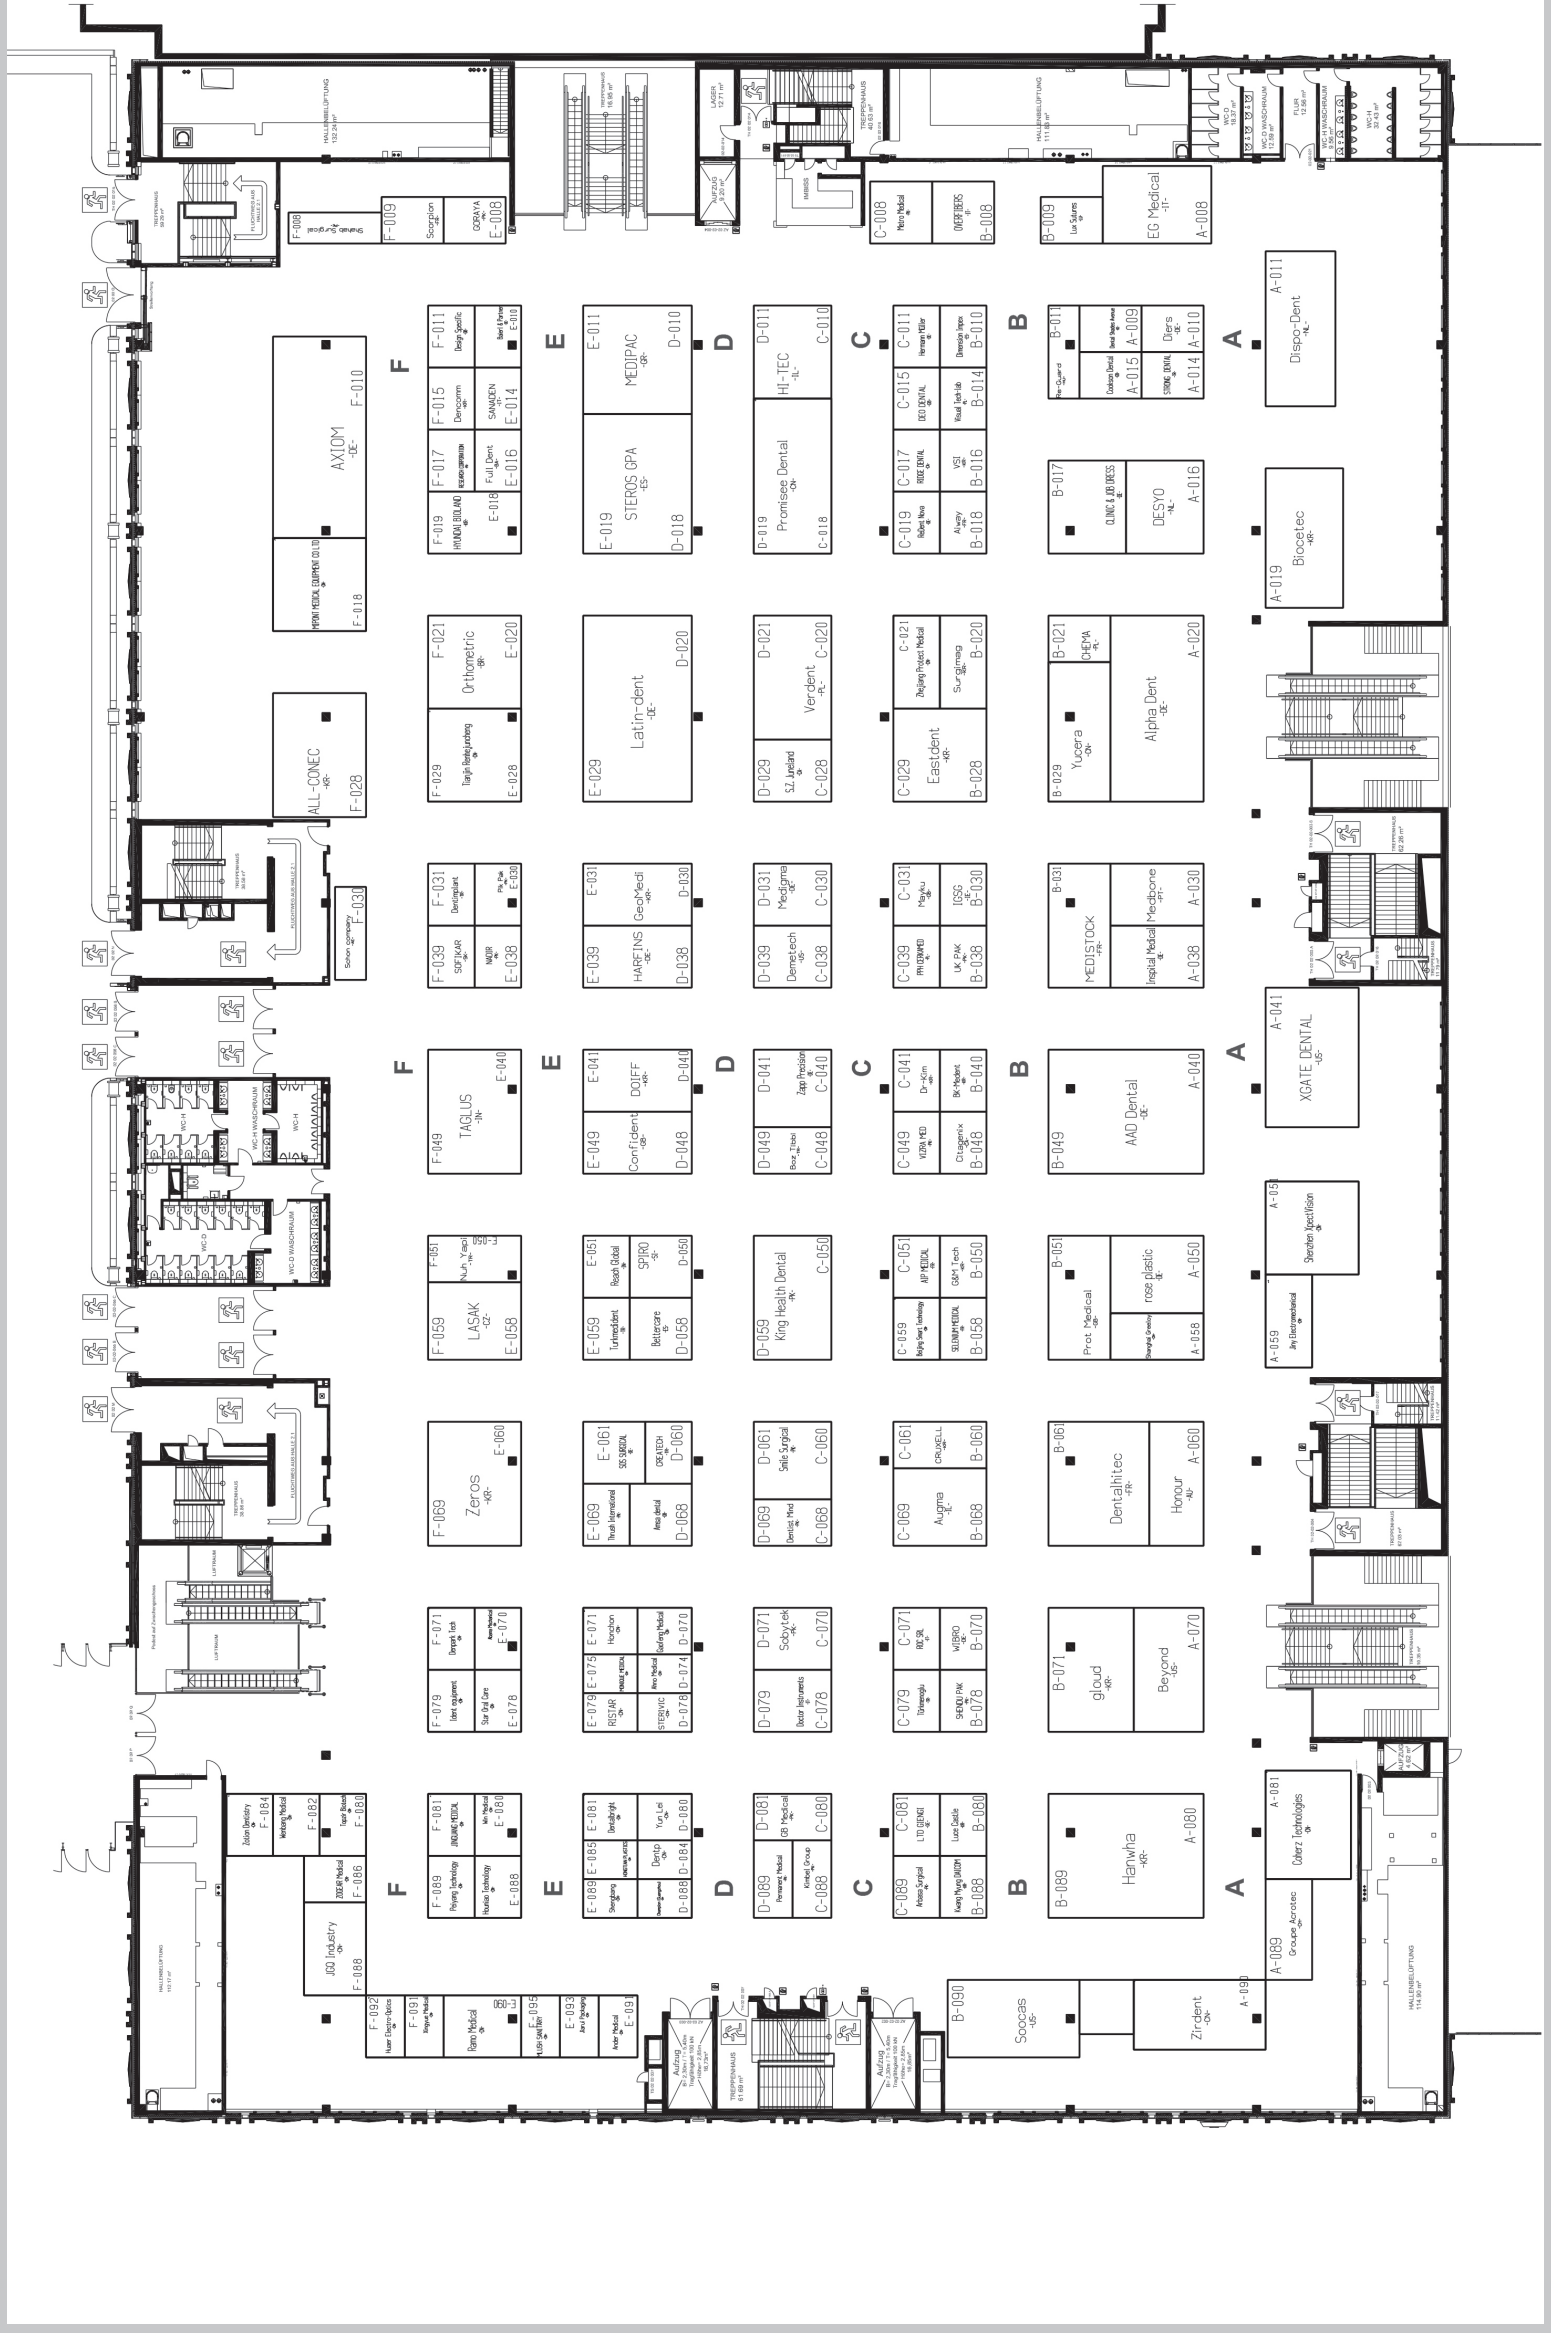

Implantologie
Implantology

Prävention/Parodontologie
Periodontics

Veranstalter, Verbände & Depots
Event Organisers, Associations & Distributors

Endodontie/Kons
Endodontics/Conservative Dentistry

Kieferorthopädie
Orthodontics

Kosmetische Zahnheilkunde
Cosmetic Dentistry

Laserzahnheilkunde
Laser Dentistry

Digitale Praxis
Digital Dentistry

Praxisrichtung
Interior Design

Zahntechnik
Dental Lab

Praxishygiene
Hygiene and Sterilisation

Praxismanagement
Practice Management

CAD/CAM