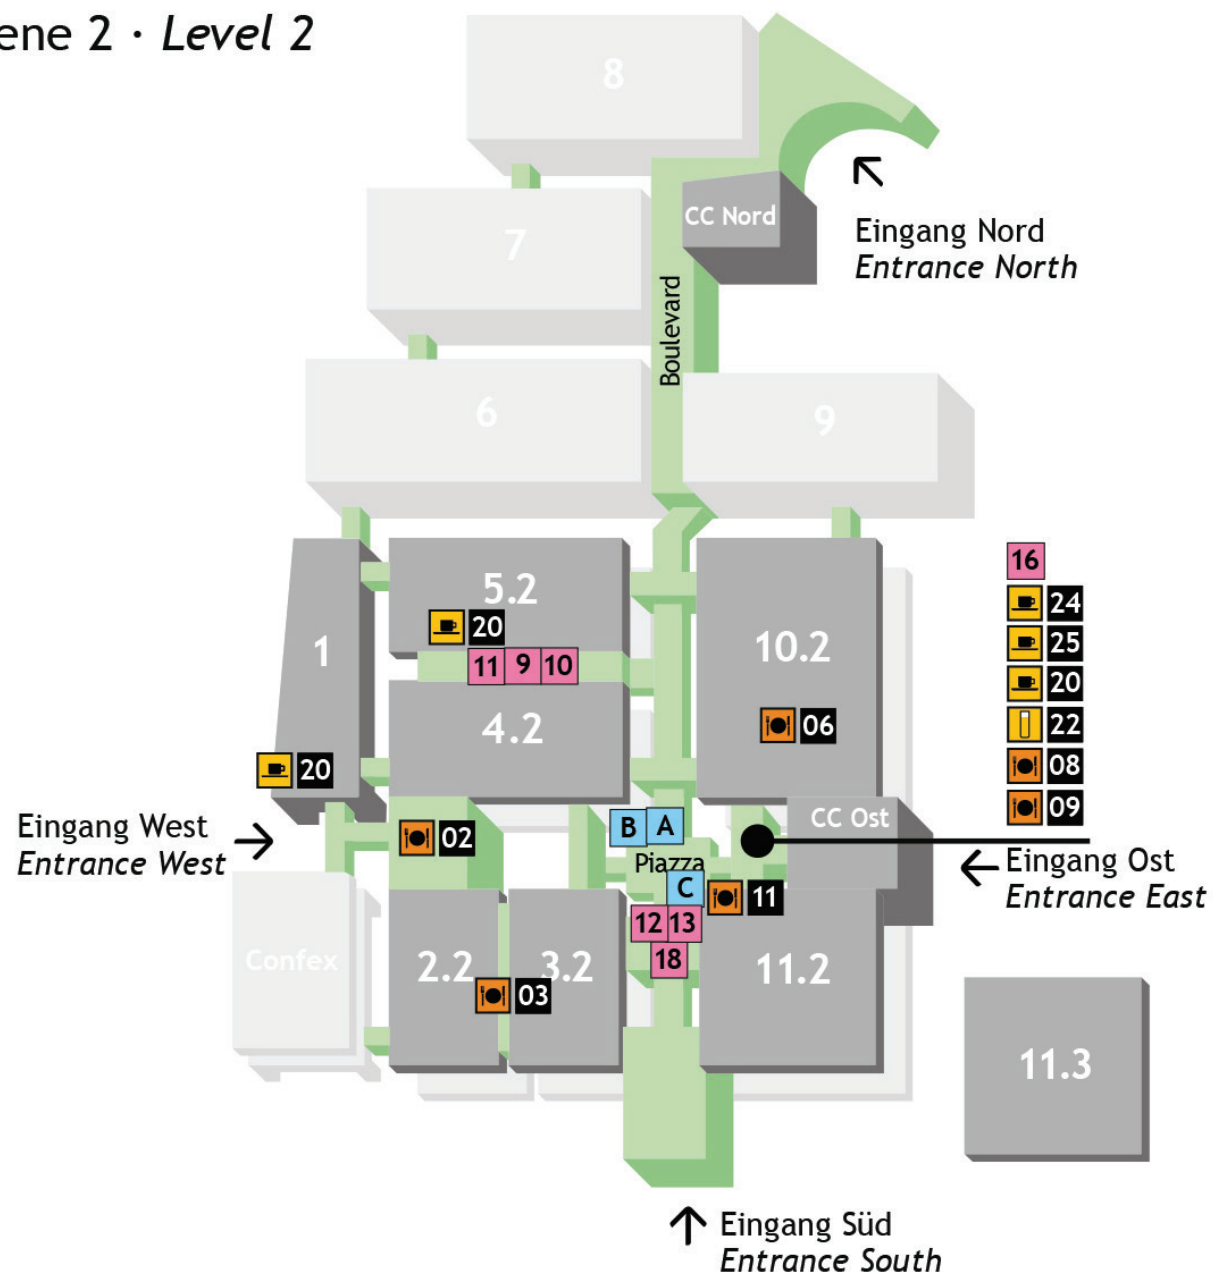

## Snack Points &amp; Bars:

- 24 Coffee meets Juice
- 20 Snack Point
- 22 Kölschbar
- 25 Café Bar (Black Box)

Ebene 2 · Level 2

**Indoor**

**Food Court - Halle 2.1**

- 1 Coffee Bike
- 2 Buns & Sons (Pulled Pork Burger)
- 3 Brennwerk (alles vom Grill)
- 4 Döner
- 5 Indian Street Food
- 6 Crêpe
- 7 Pasta
- 8 Pinsa
- 19 Hot Dog