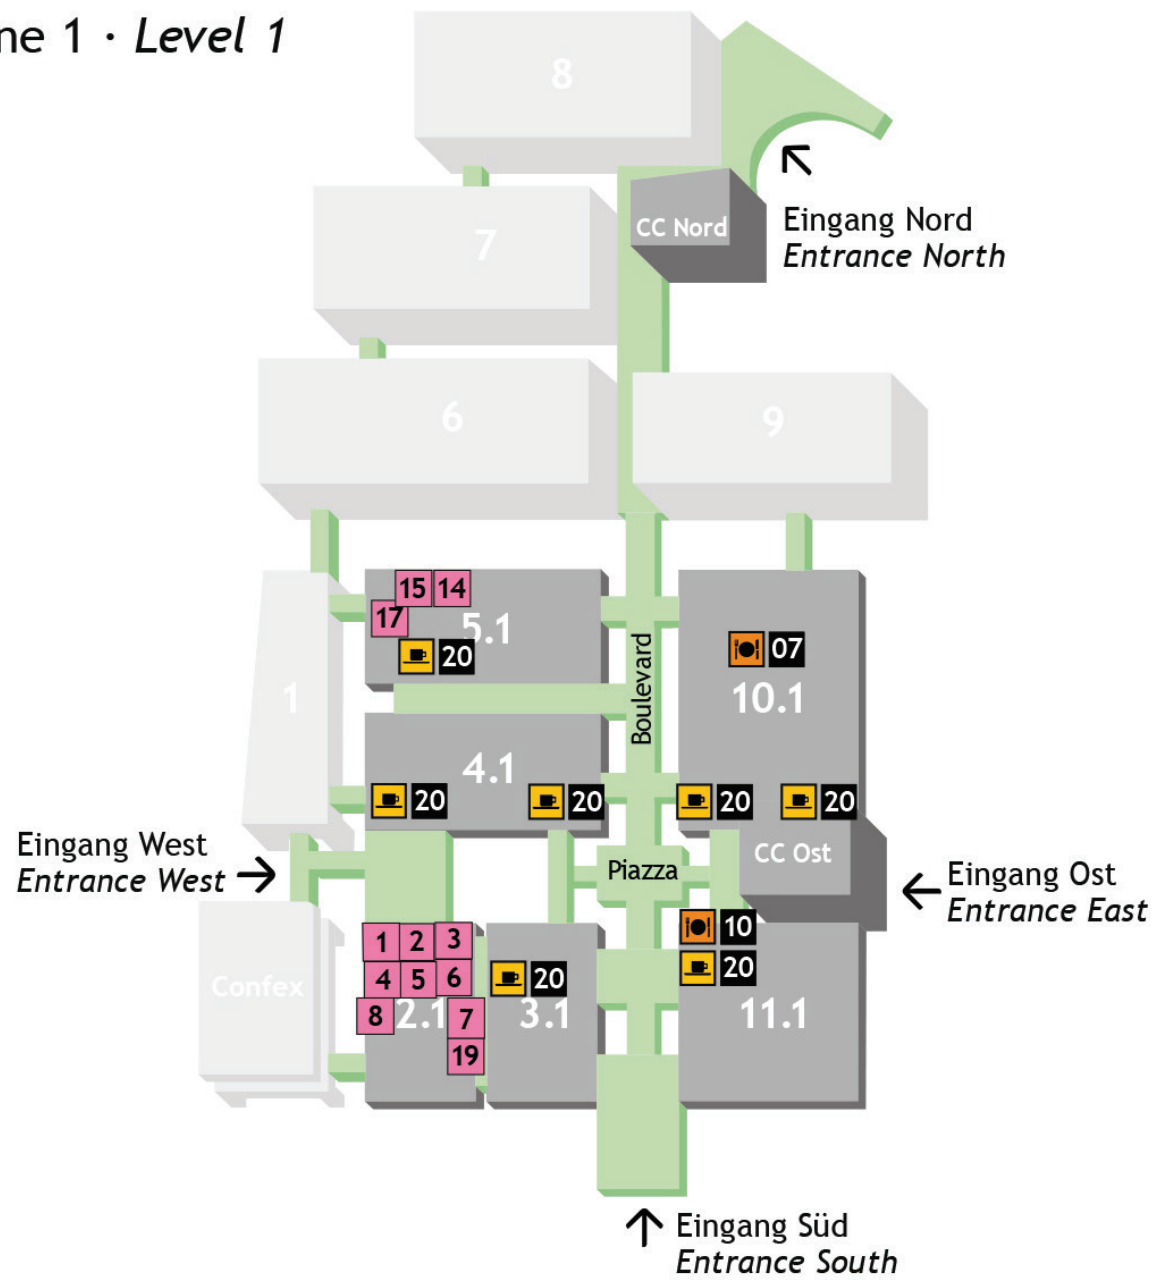

Ebene 1 · Level 1