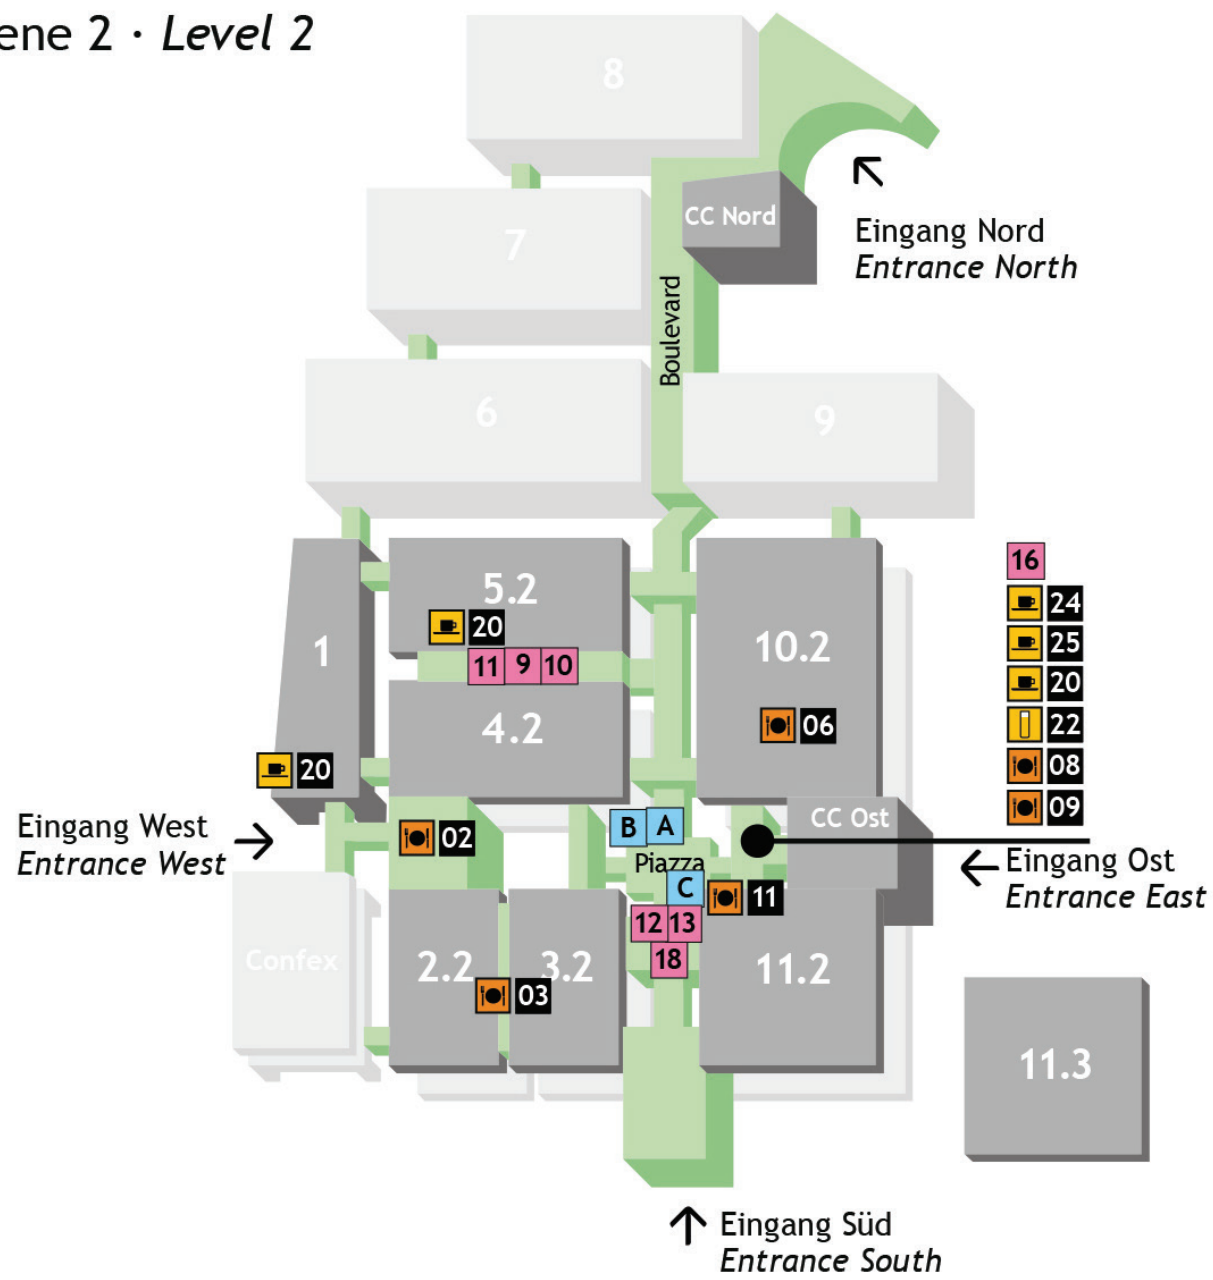

Snack Points & Bars:

- 24** Coffee meets Juice
- 20** Snack Point
- 22** Kölschbar
- 25** Café Bar (Black Box)

Ebene 2 · Level 2

Indoor

Food Court - Halle 2.1

- 1 Coffee Bike
- 2 Buns & Sons (Pulled Pork Burger)
- 3 Brennwerk (alles vom Grill)
- 4 Döner
- 5 Indian Street Food
- 6 Crêpe
- 7 Pasta
- 8 Pinsa
- 19 Hot Dog