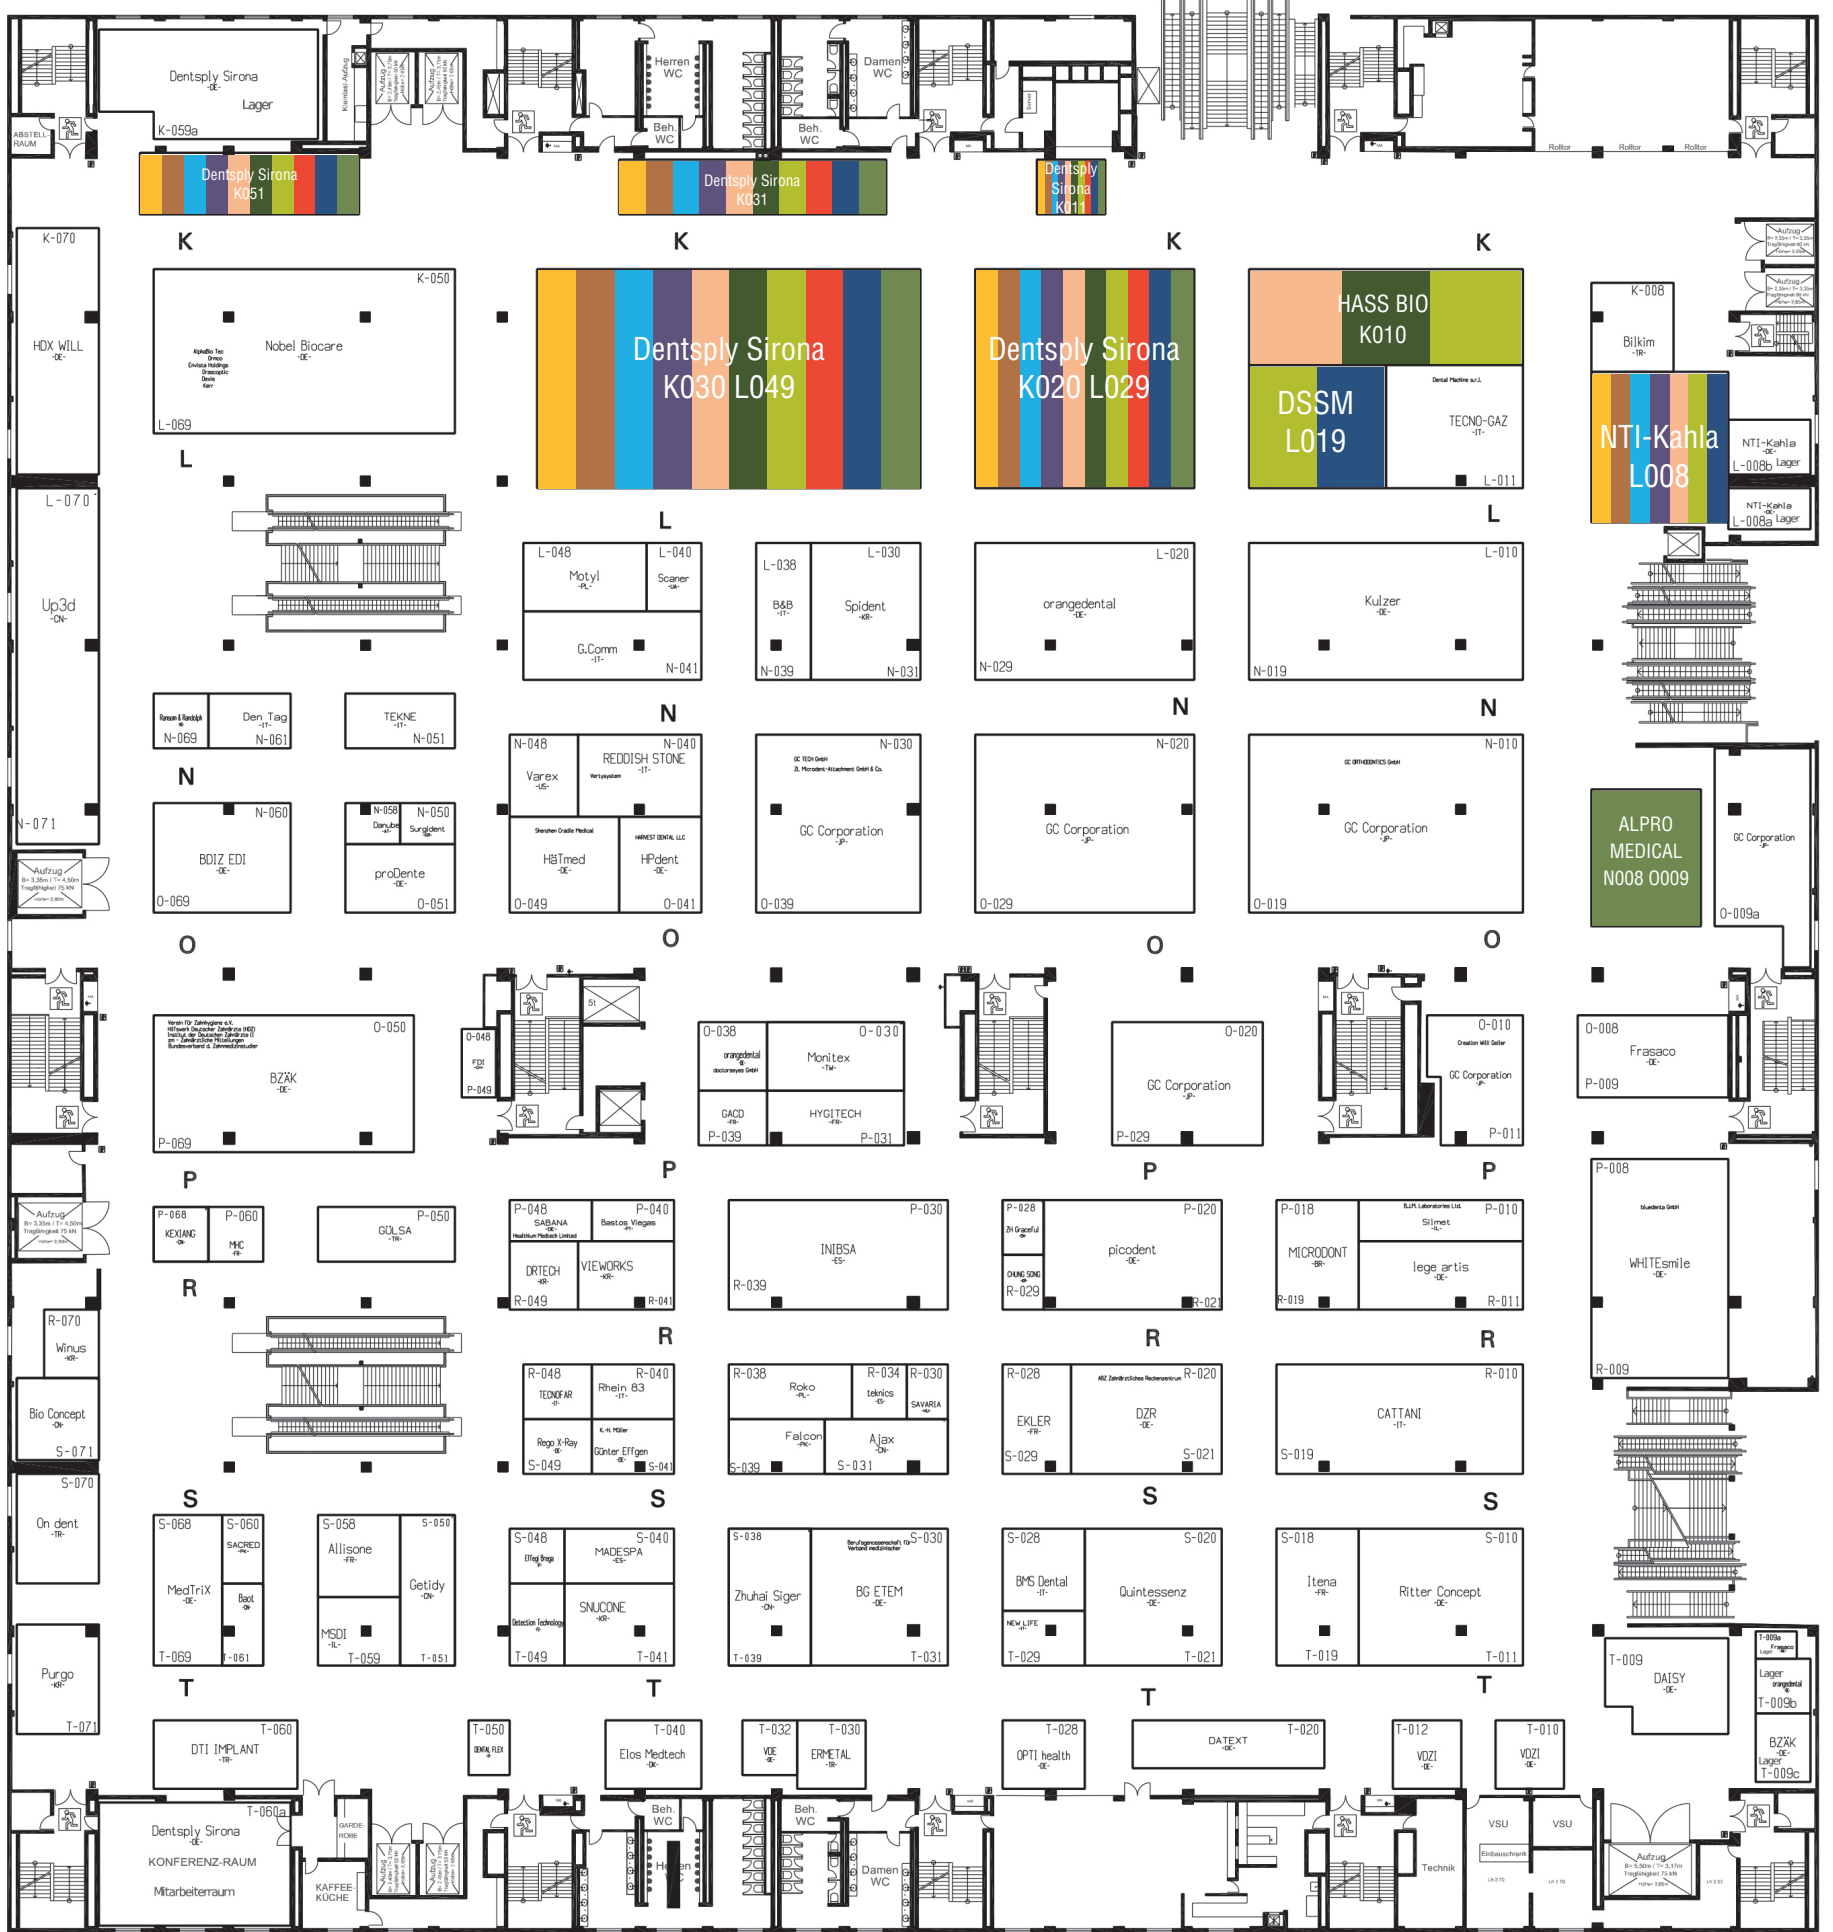

today Trend Index

Implantologie <i>Implantology</i>	Veranstalter, Verbände & Depots <i>Event Organisers, Associations & Distributors</i>	Kieferorthopädie <i>Orthodontics</i>	Laserzahnheilkunde <i>Laser Dentistry</i>	Praxiseinrichtung <i>Interior Design</i>
Prävention/Parodontologie <i>Periodontics</i>	Endodontie/Kons <i>Endodontics/Conservative Dentistry</i>	Kosmetische Zahnheilkunde <i>Cosmetic Dentistry</i>	Digitale Praxis <i>Digital Dentistry</i>	Zahntechnik <i>Dental Lab</i>
Praxishygiene <i>Hygiene and Sterilisation</i>	Praxismanagement <i>Practice Management</i>	CAD/CAM