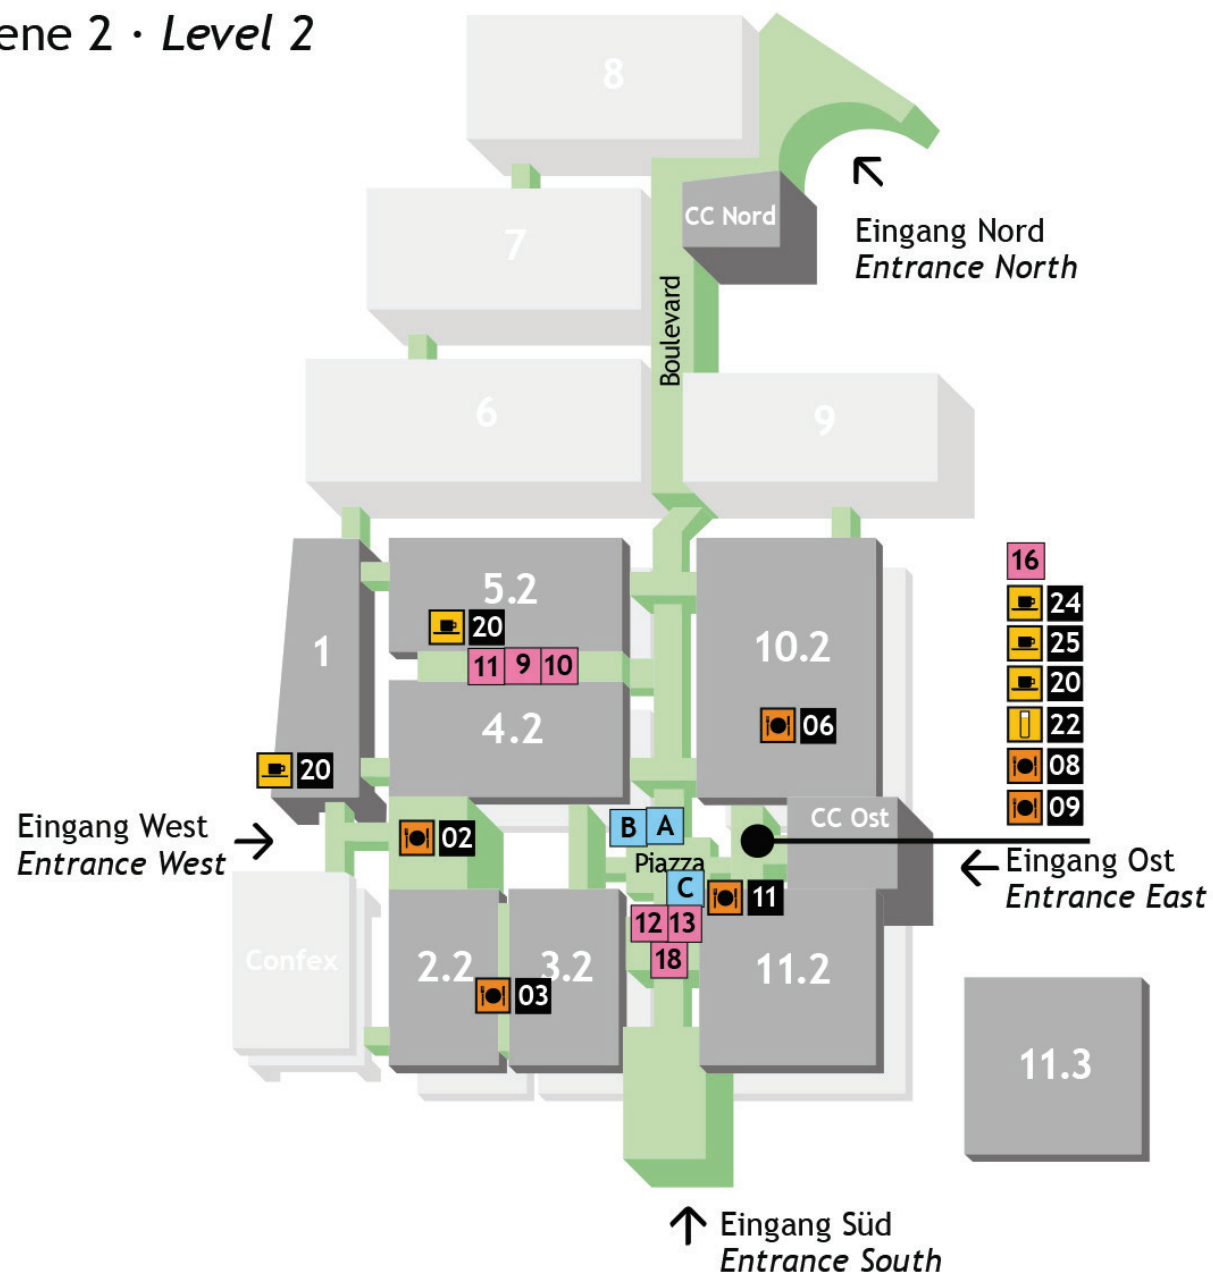

Snack Points & Bars:

-  **24** Coffee meets Juice
-  **20** Snack Point
-  **22** Kölschbar
-  **25** Café Bar (Black Box)

Ebene 2 · Level 2

Indoor

Food Court - Halle 2.1

- 1 Coffee Bike
- 2 Buns & Sons (Pulled Pork Burger)
- 3 Brennwerk (alles vom Grill)
- 4 Döner
- 5 Indian Street Food
- 6 Crêpe
- 7 Pasta
- 8 Pinsa
- 19 Hot Dog