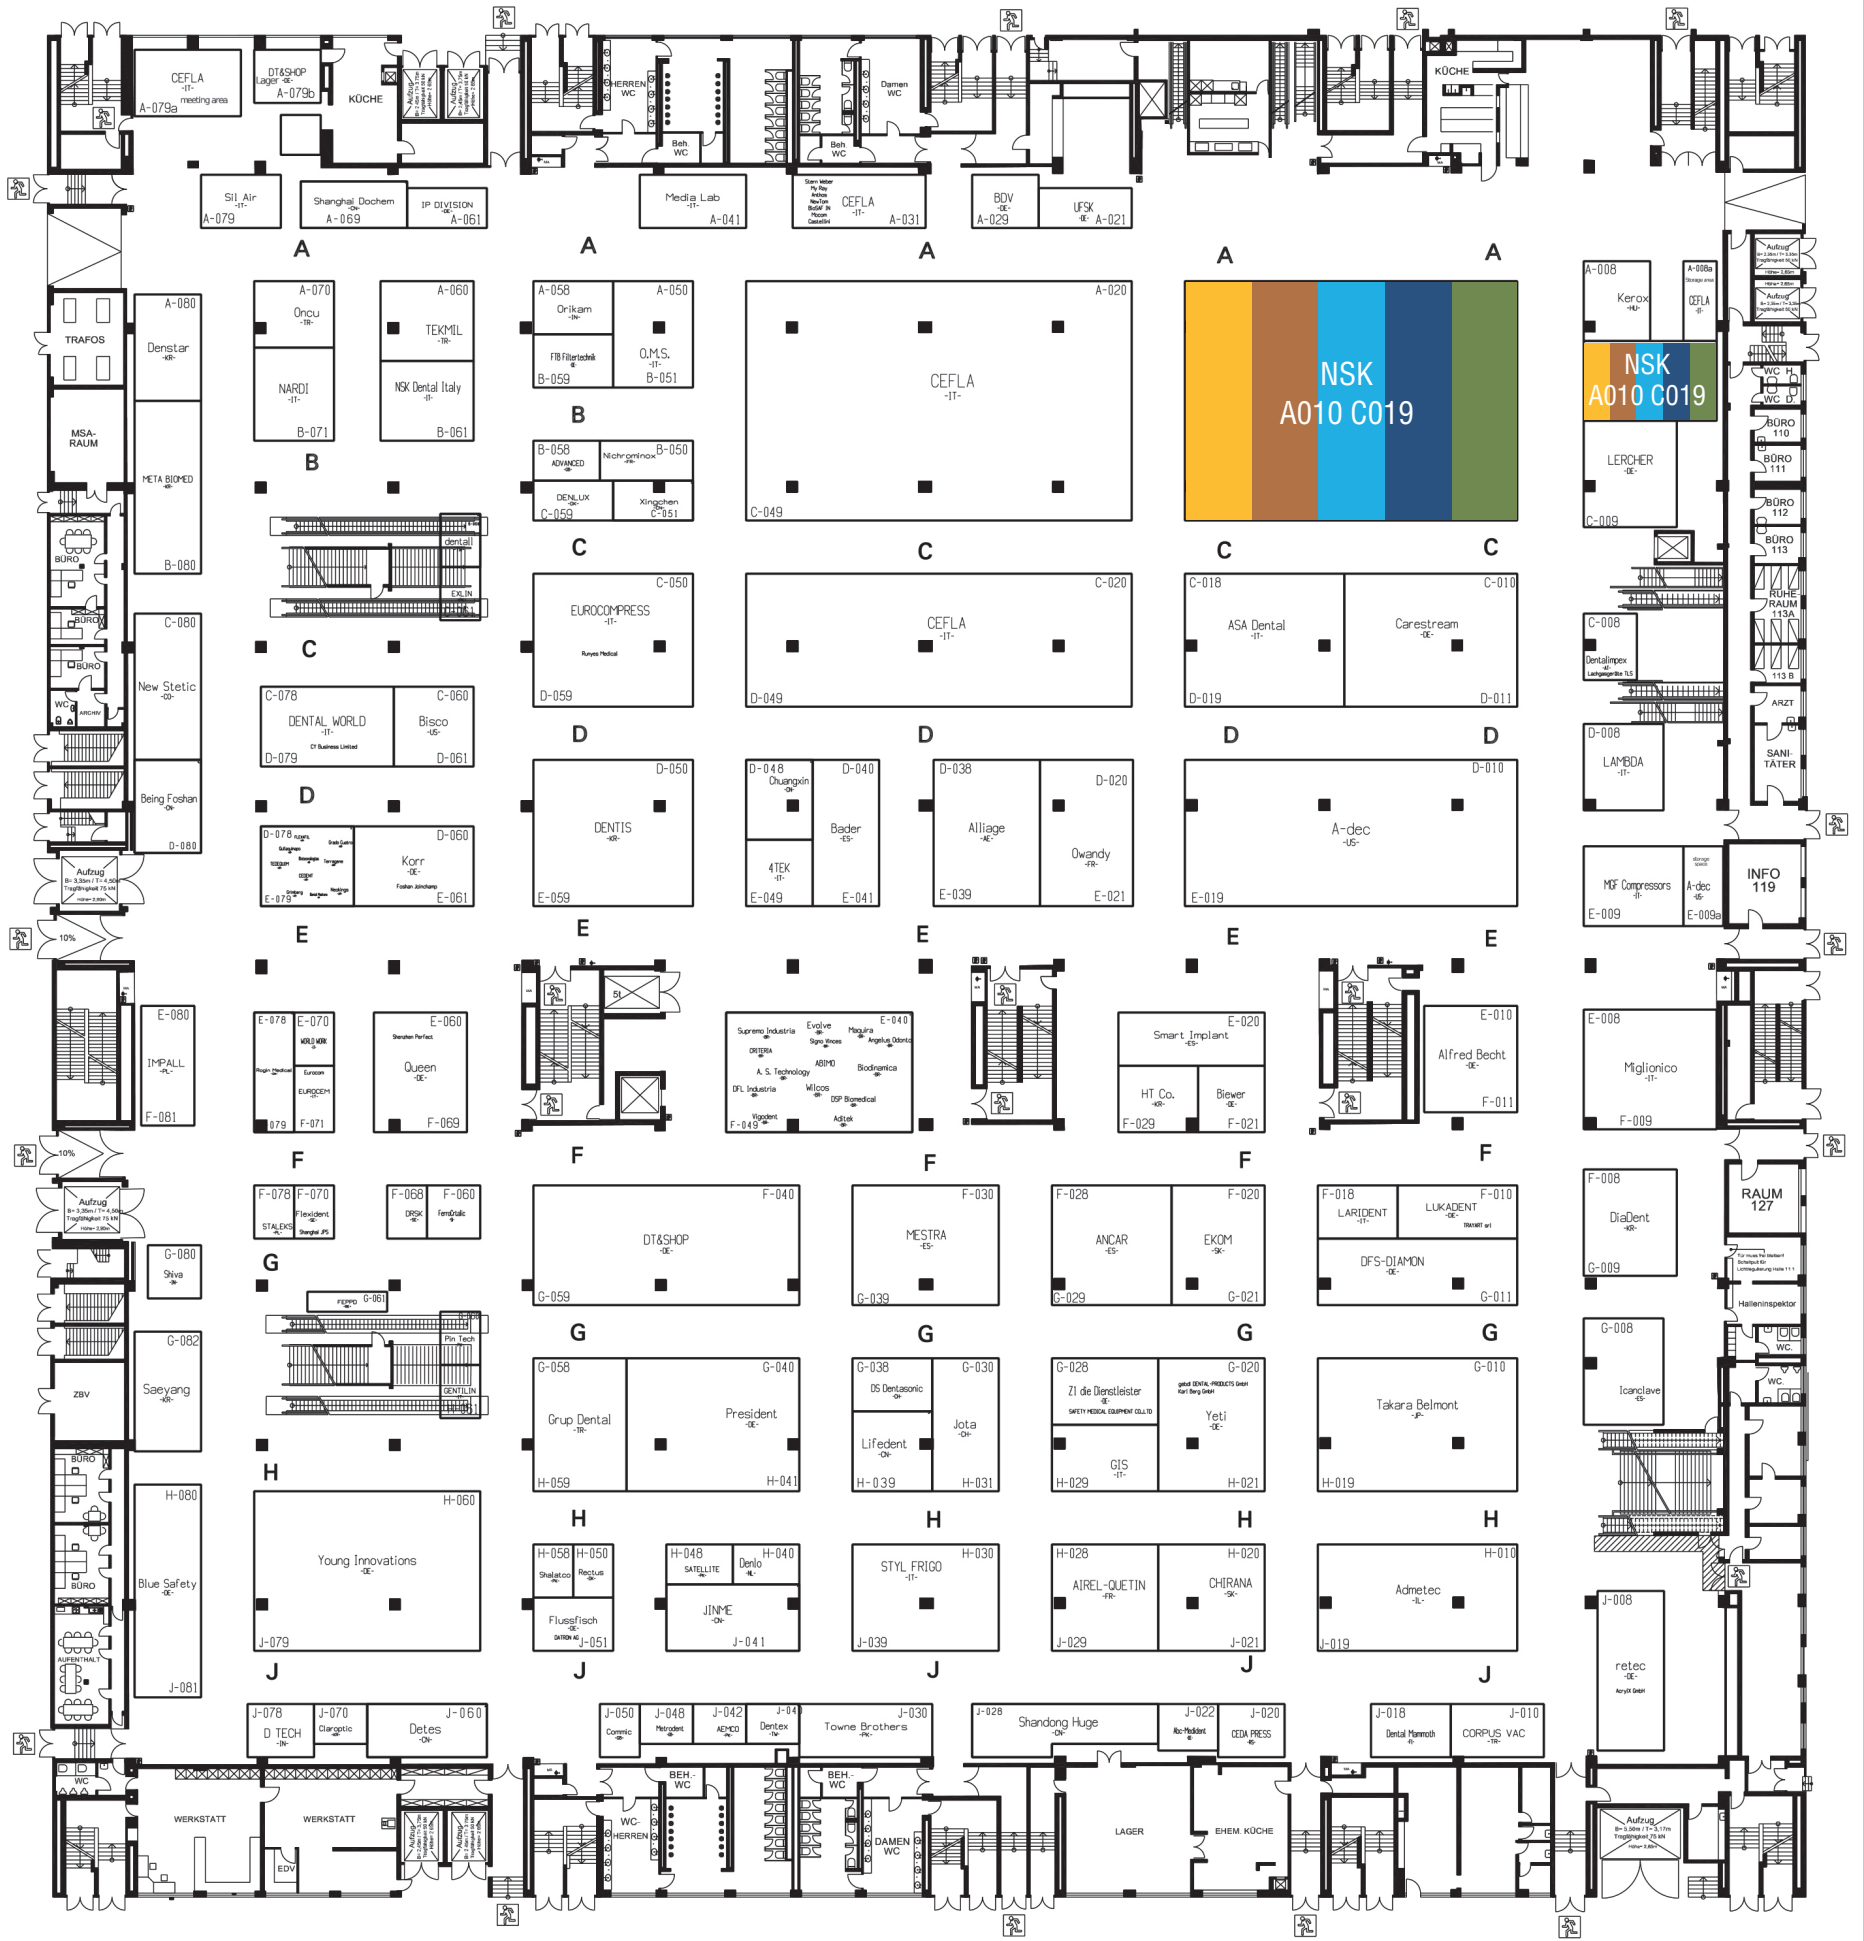

today Trend Index

- Implantologie
    Implantology
  - Prävention/Parodontologie
    Periodontics
  - Praxishygiene
    Hygiene and Sterilisation
- Veranstalter, Verbände & Depots
    Event Organisers, Associations & Distributors
  - Endodontie/Kons
    Endodontics/Conservative Dentistry
  - Praxismanagement
    Practice Management
- Kieferorthopädie
    Orthodontics
  - Kosmetische Zahnheilkunde
    Cosmetic Dentistry
  - CAD/CAM
- Laserzahnheilkunde
    Laser Dentistry
  - Digitale Praxis
    Digital Dentistry
  - Praxiseinrichtung
    Interior Design
  - Zahntechnik
    Dental Lab