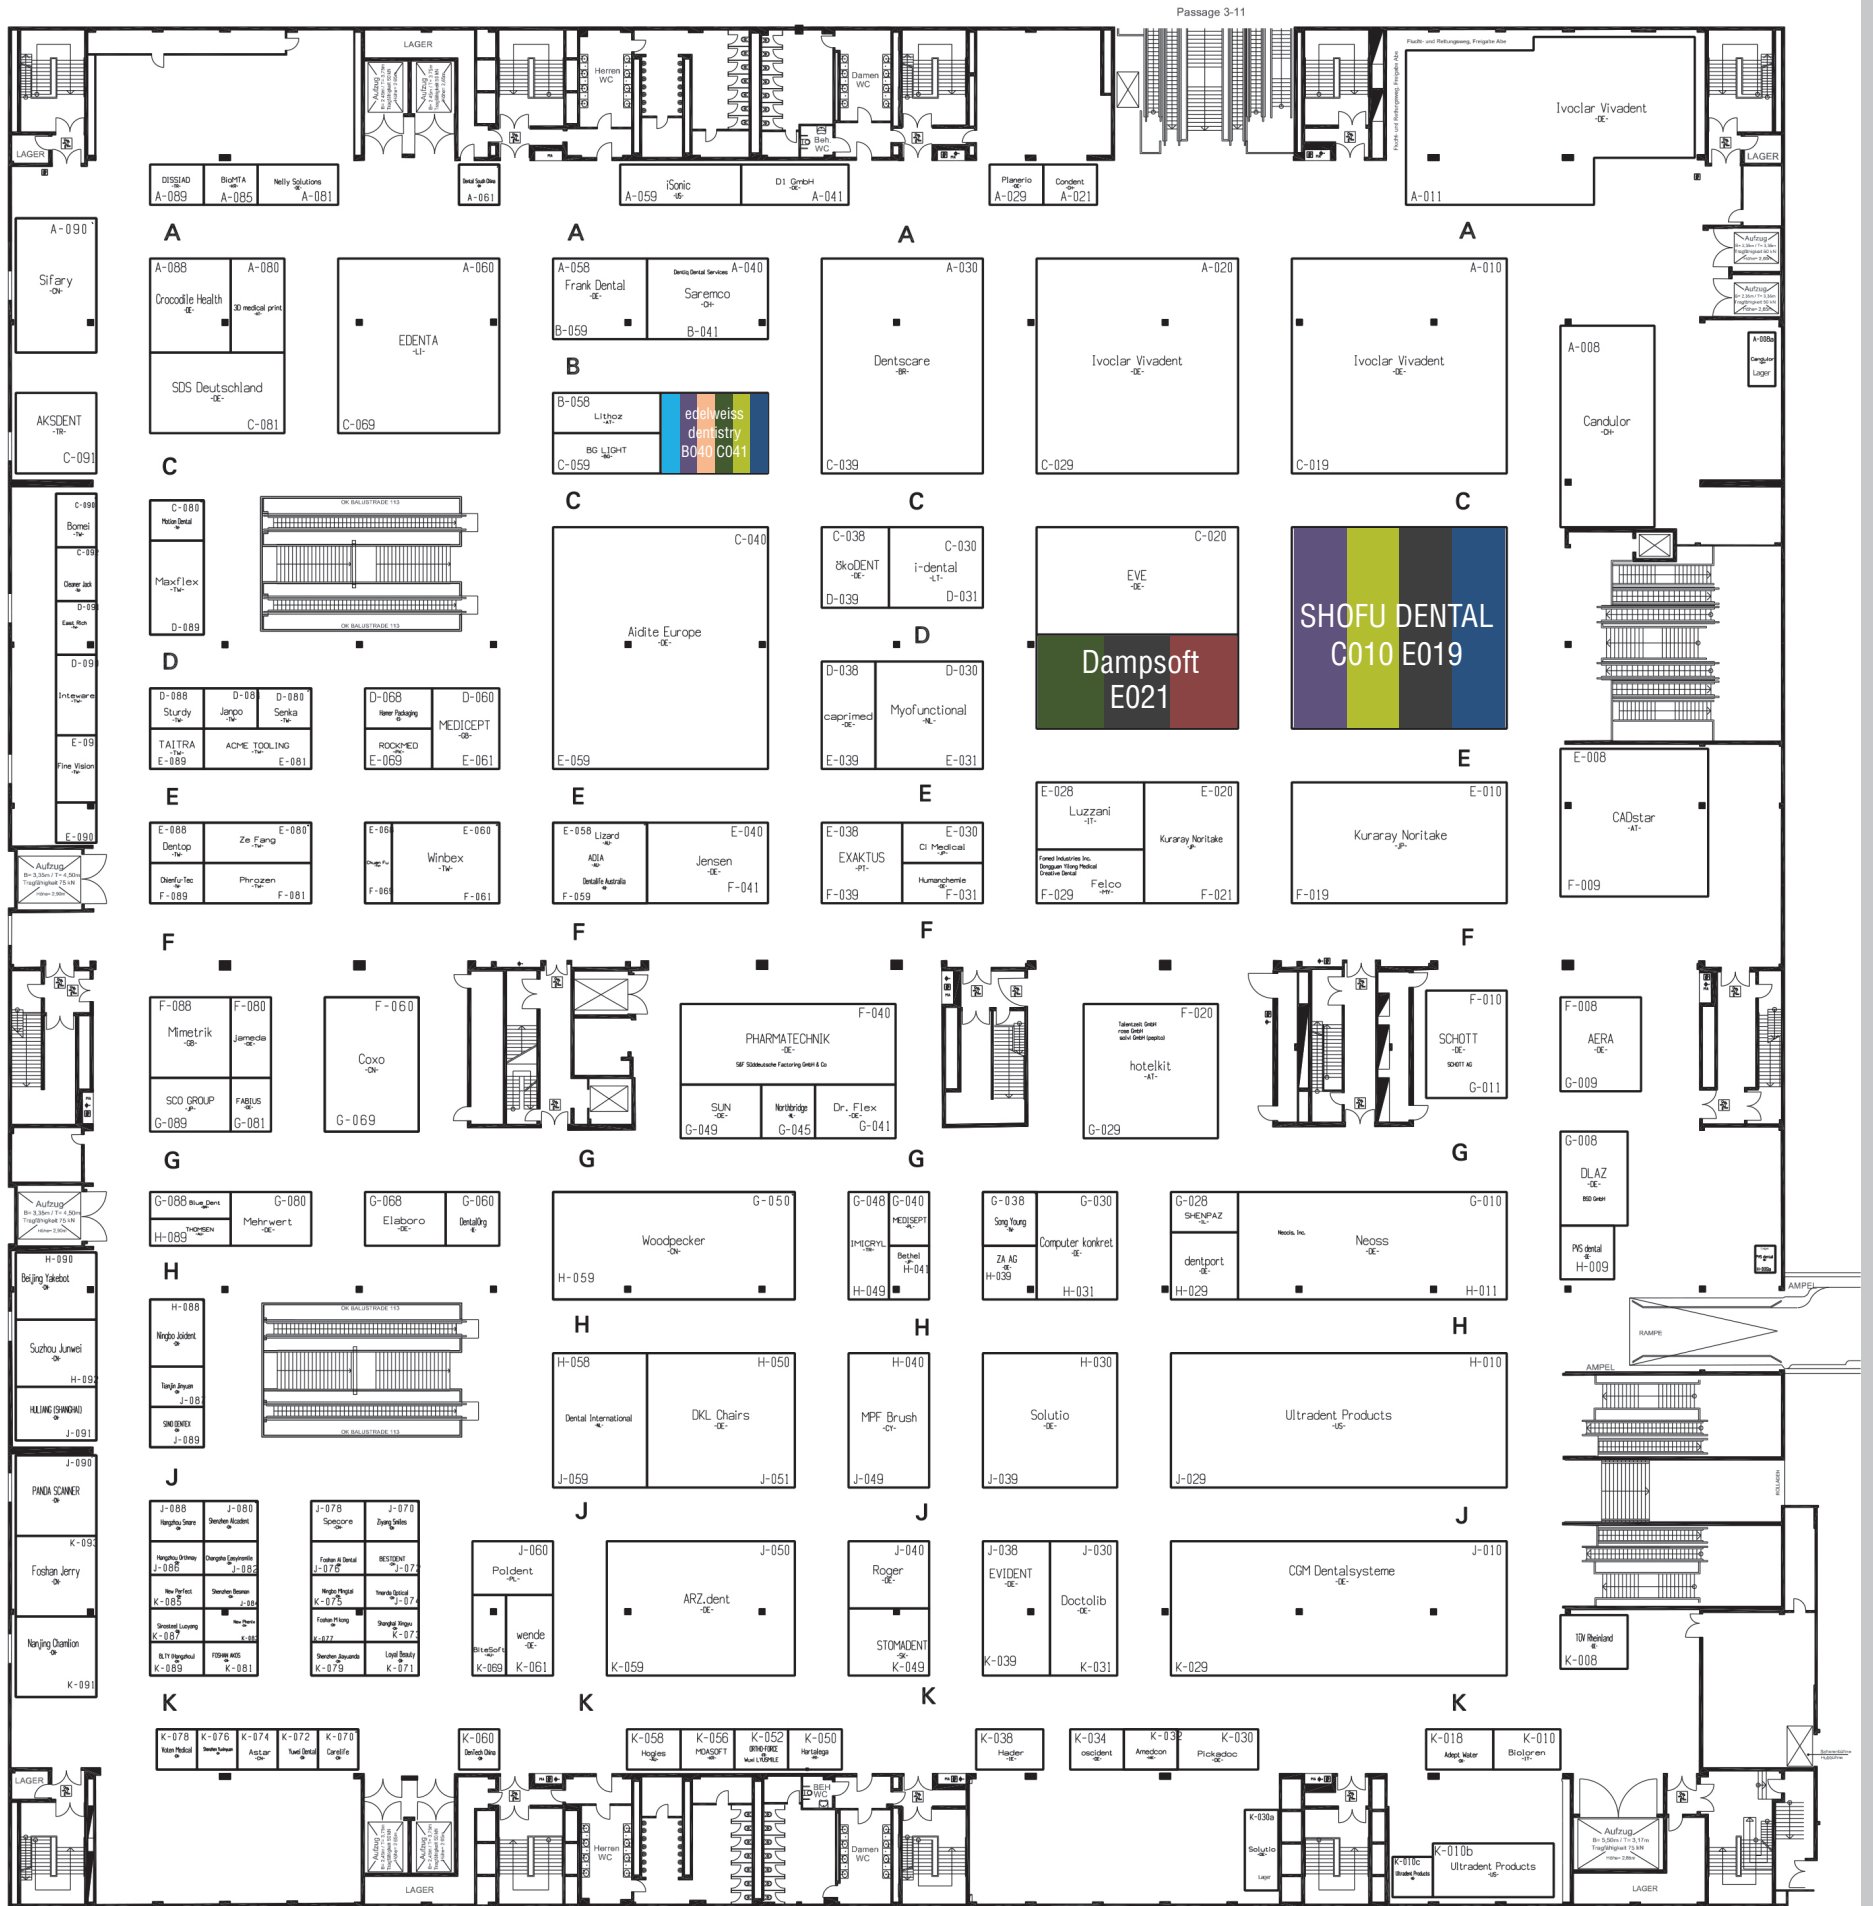

today Trend Index

- Implantologie
    Implantology
  - Prävention/Parodontologie
    Periodontics
  - Praxishygiene
    Hygiene and Sterilisation
- Veranstalter, Verbände & Depots
    Event Organisers, Associations & Distributors
  - Endodontie/Kons
    Endodontics/Conservative Dentistry
  - Praxismanagement
    Practice Management
- Kieferorthopädie
    Orthodontics
  - Kosmetische Zahnheilkunde
    Cosmetic Dentistry
  - CAD/CAM
- Laserzahnheilkunde
    Laser Dentistry
  - Digitale Praxis
    Digital Dentistry
  - Praxiseinrichtung
    Interior Design
  - Zahntechnik
    Dental Lab