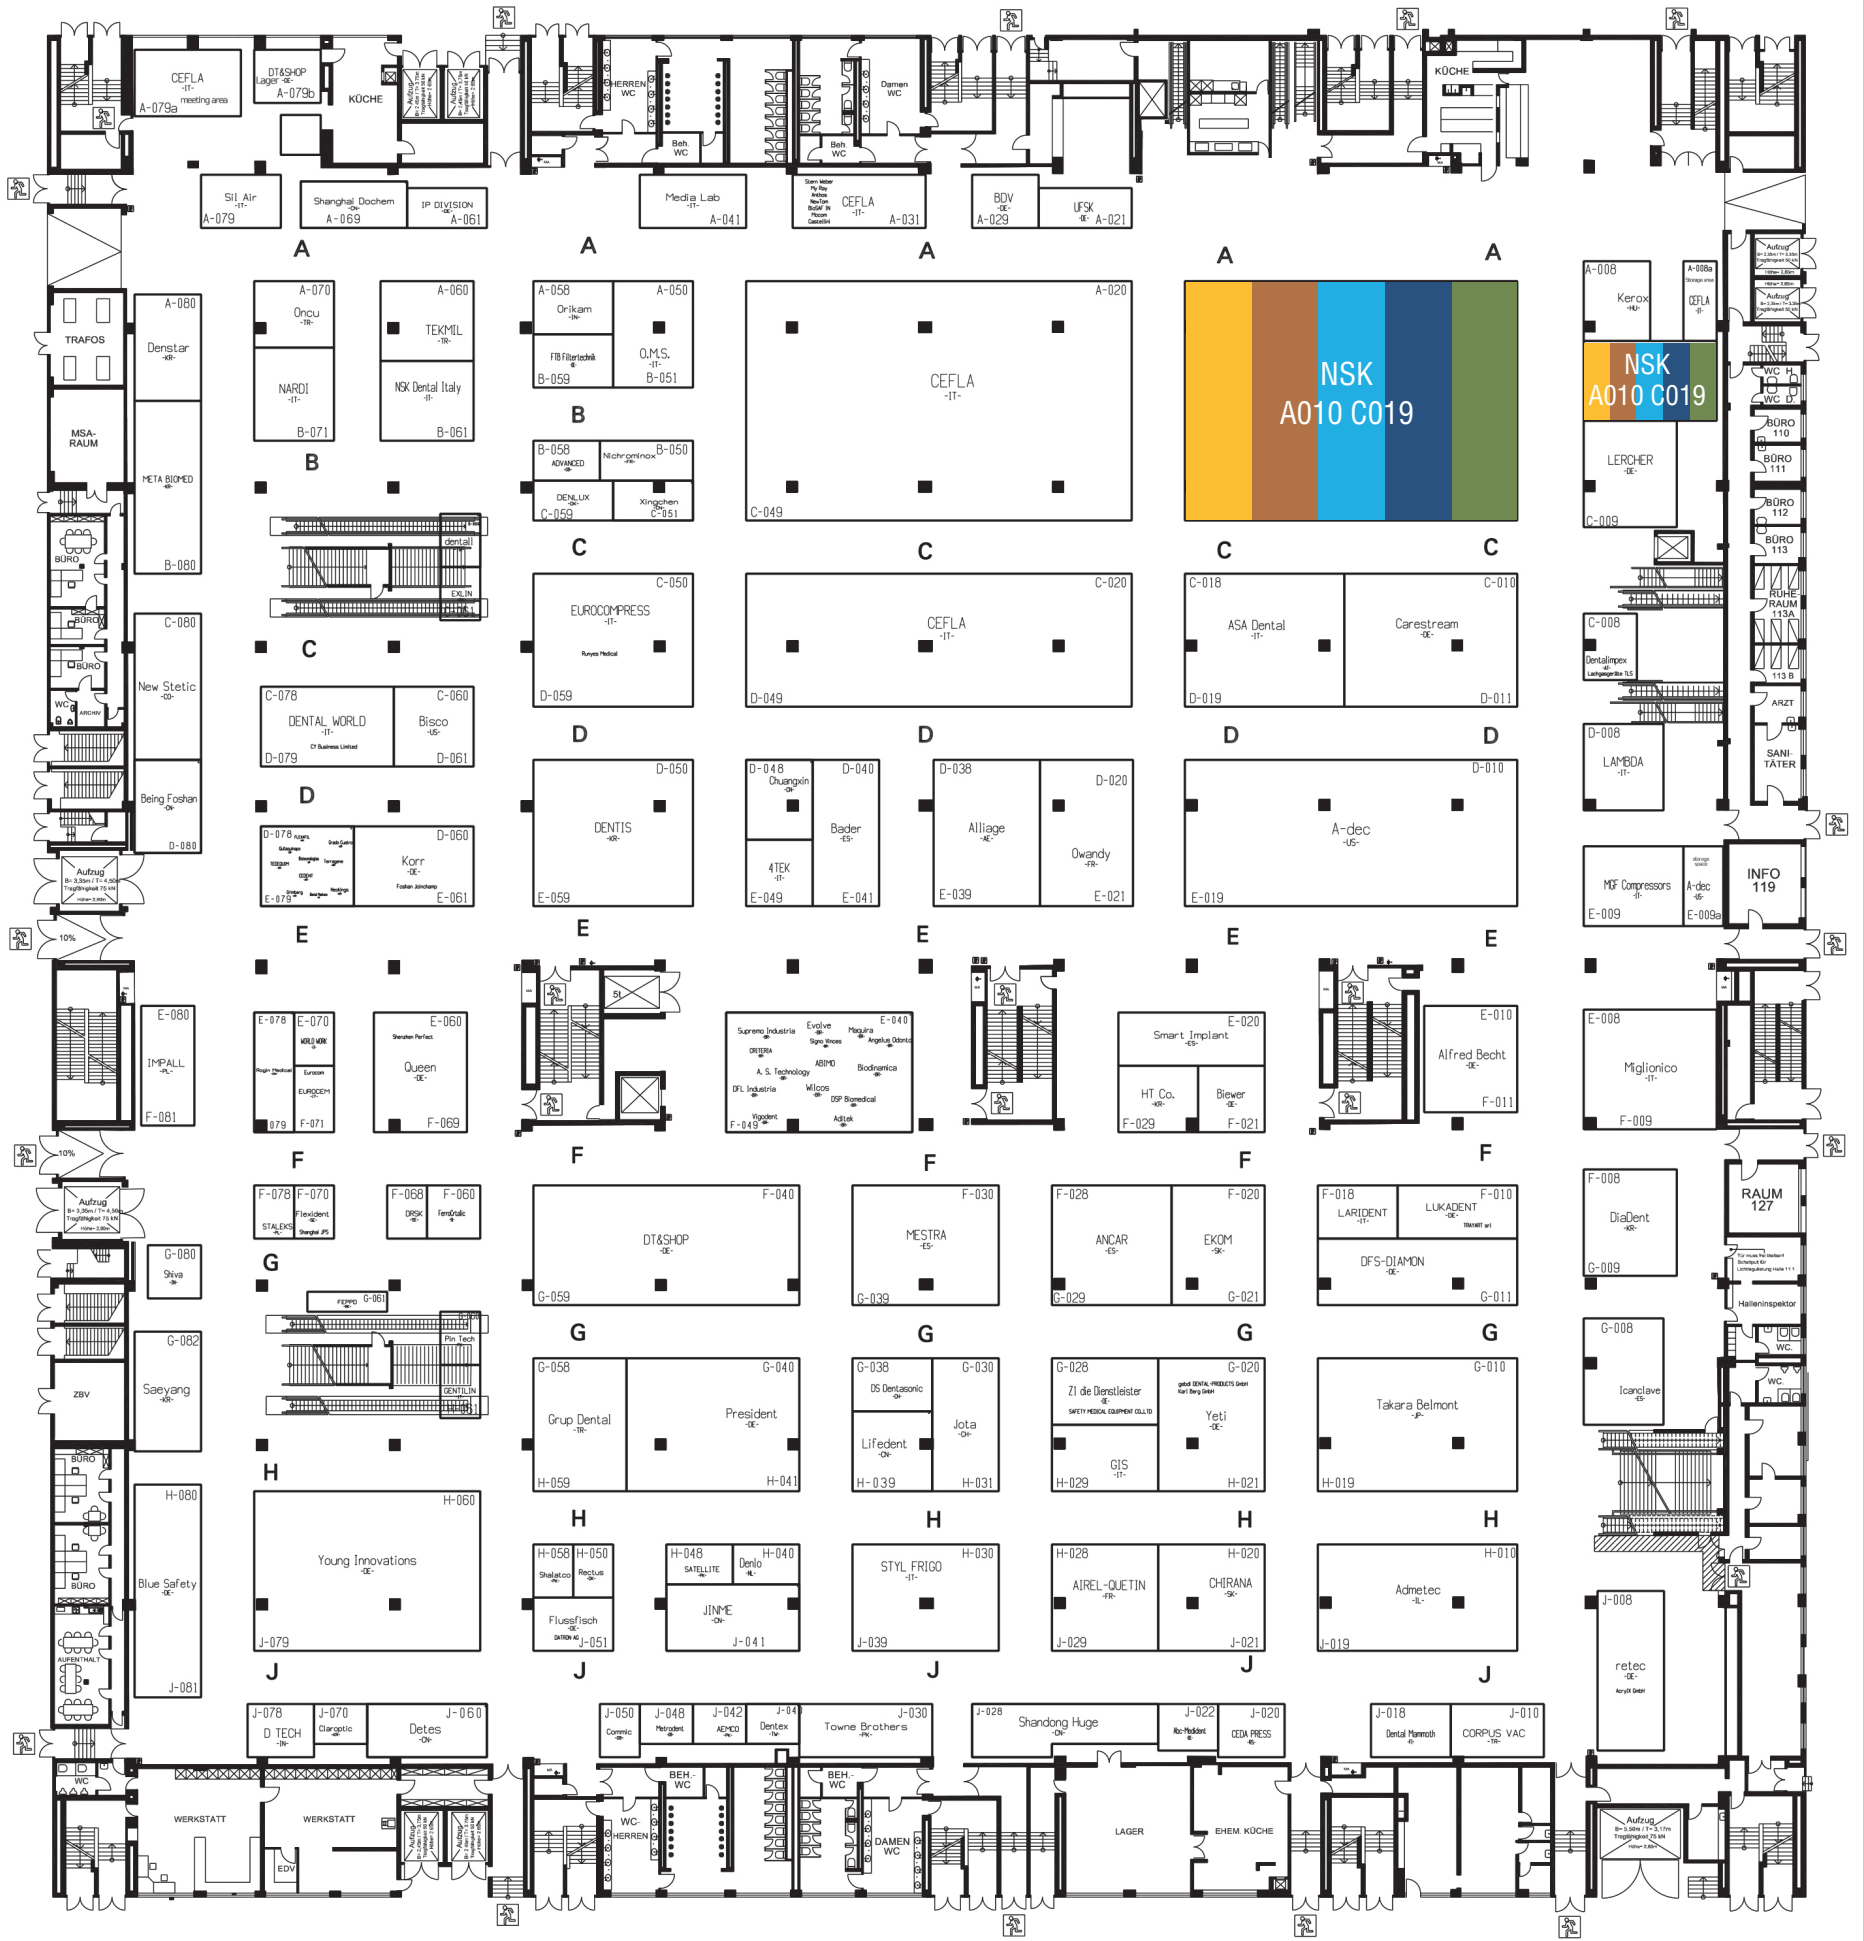

today Trend Index

- Implantologie
  Implantology
- Veranstalter, Verbände & Depots
  Event Organisers, Associations & Distributors
- Kieferorthopädie
  Orthodontics
- Laserzahnheilkunde
  Laser Dentistry
- Praxiseinrichtung
  Interior Design
- Prävention/Parodontologie
  Periodontics
- Endodontie/Kons
  Endodontics/Conservative Dentistry
- Kosmetische Zahnheilkunde
  Cosmetic Dentistry
- Digitale Praxis
  Digital Dentistry
- Zahntechnik
  Dental Lab
- Praxishygiene
  Hygiene and Sterilisation
- Praxismanagement
  Practice Management
- CAD/CAM