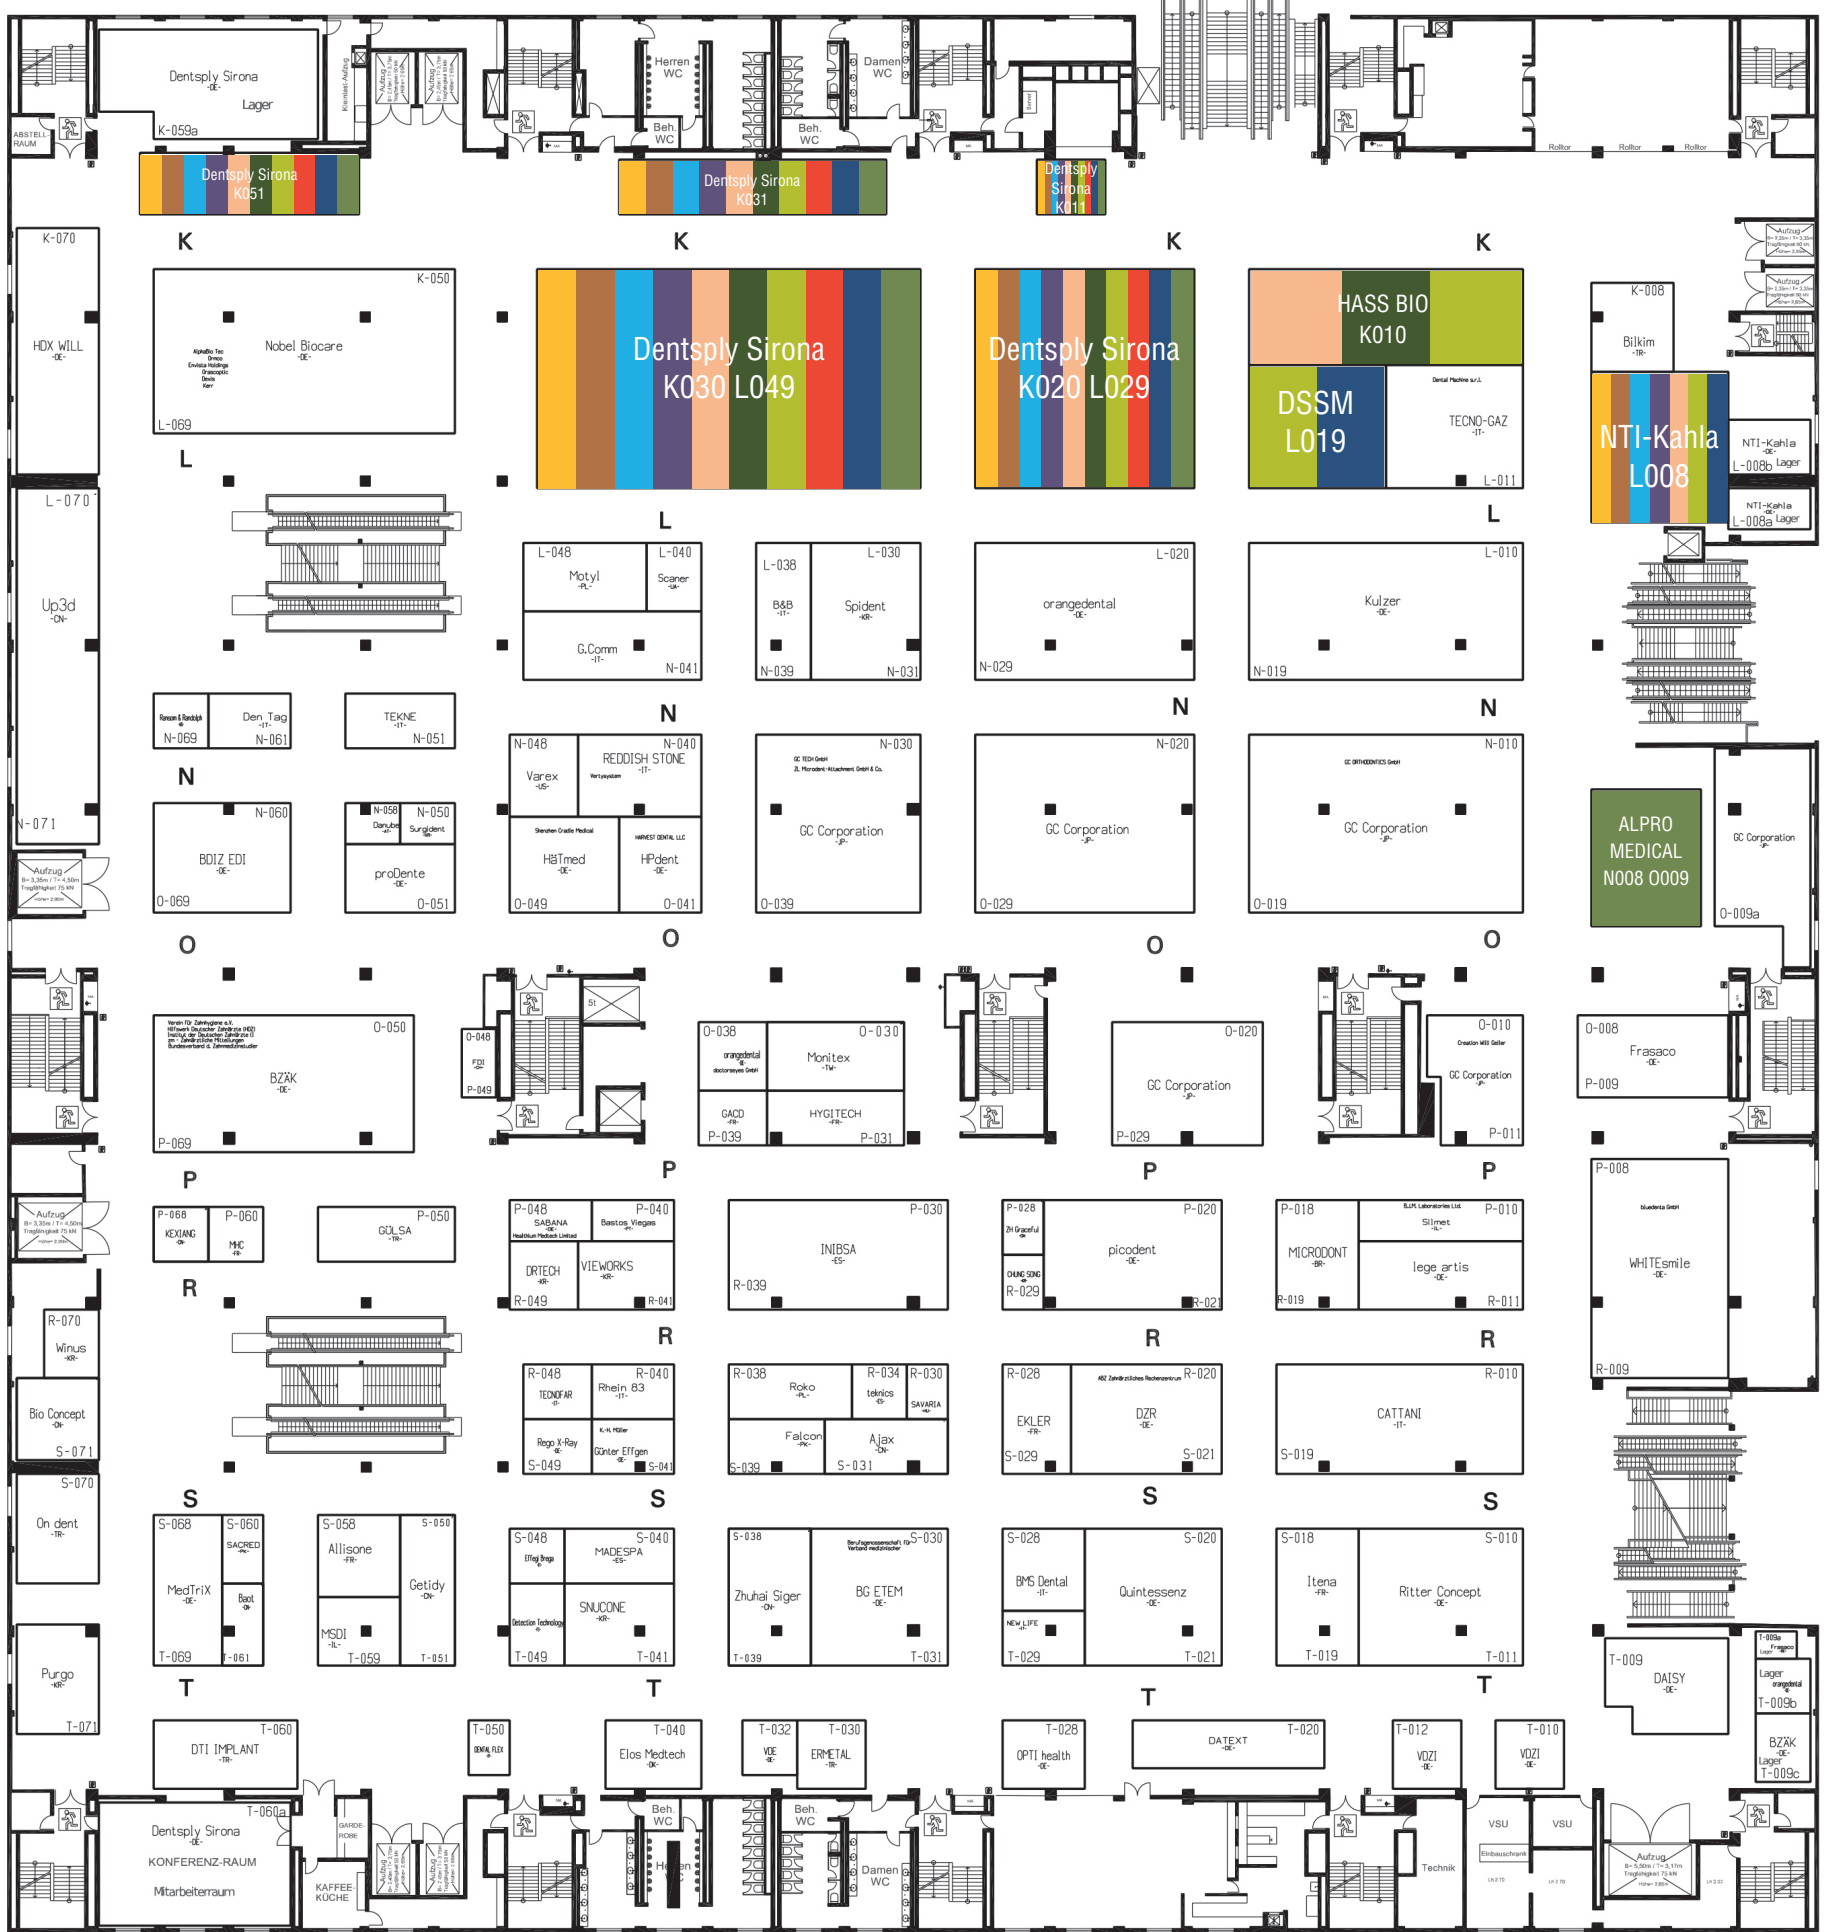

today Trend Index

Implantologie Implantology	Veranstalter, Verbände & Depots Event Organisers, Associations & Distributors	Kieferorthopädie Orthodontics	Laserzahnheilkunde Laser Dentistry	Praxiseinrichtung Interior Design
Prävention/Parodontologie Periodontics	Endodontie/Kons Endodontics/Conservative Dentistry	Kosmetische Zahnheilkunde Cosmetic Dentistry	Digitale Praxis Digital Dentistry	Zahntechnik Dental Lab
Praxishygiene Hygiene and Sterilisation	Praxismangement Practice Management	CAD/CAM