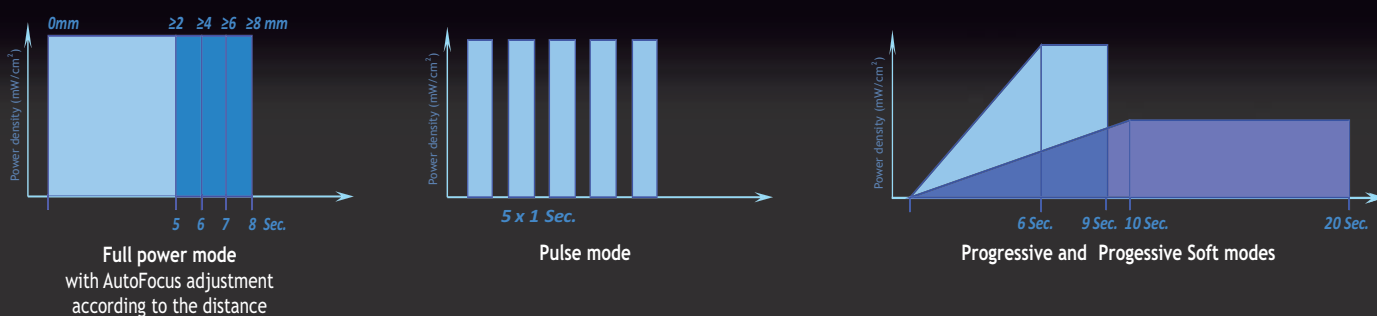

Mini LED AutoFocus

Attractive, powerful and clever

- The AutoFocus function calculates automatically the necessary illumination time to polymerize most of the composites on 2 mm.
- A laser target ring helps to visualise and to control light projection to the site of maximum lamp power.
- Power of 2 200mW/cm² ± 10% with the light guide ø7.5 mm and 3 300mW/cm² with the ø5.5 mm.
- 4 modes adapted to the main clinical procedures.

NEW
at IDS 2011

SATELEC
ACTEON

IDS
2011
hall 10.2
aisle M/N - N/O
booth 60 - 69

Acteon GROUP • 17, av. Gustave Eiffel • BP 30216 • F-33708 Mérignac cedex • Tel.: +33 (0) 556 34 06 07 • www.acteongroup.com
Acteon Germany GmbH • Industriestraße 9 • D-40822 Mettmann • Hotline 0800 / 728 35 32 • www.de.acteongroup.com

ART

by **RISKONTROL®**

Liven up your practice

NEW
at IDS 2011