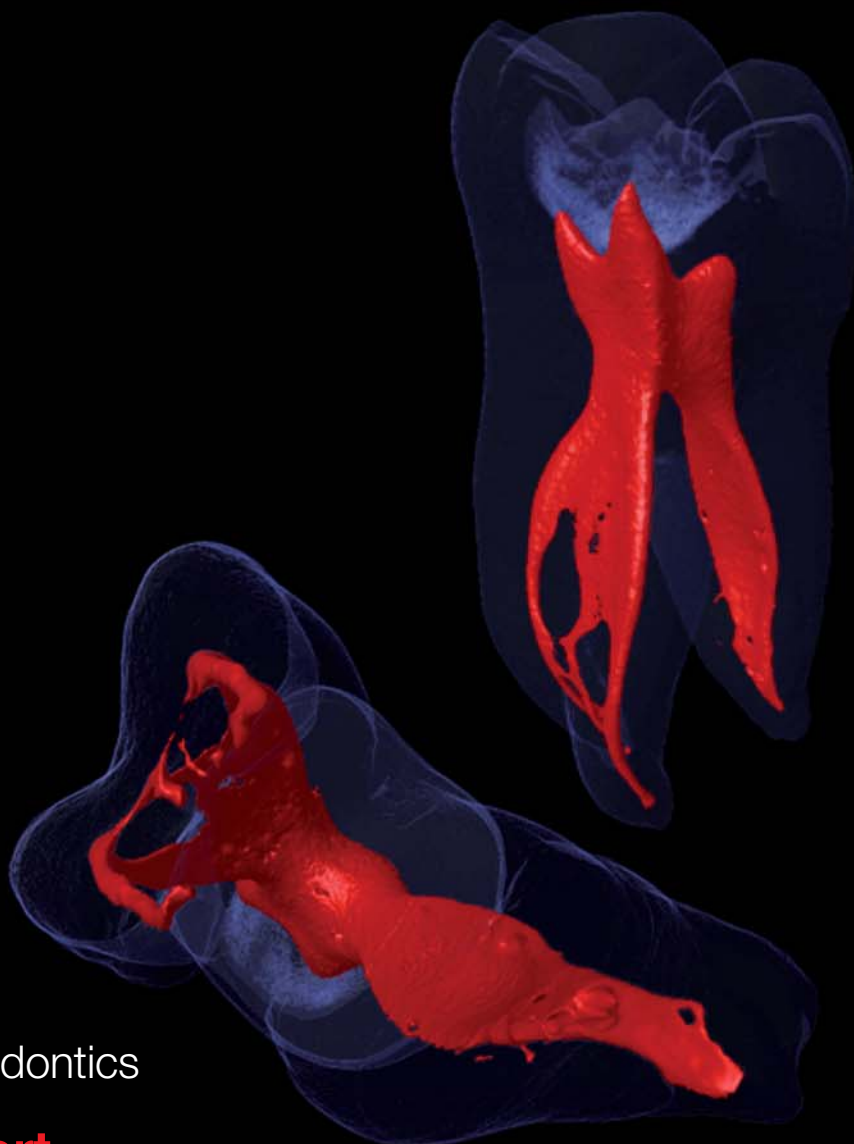

# roots

international magazine of endodontology

1 2011

| **special**

Laser in endodontics

| **case report**

Revascularisation of the necrotic open apex

| **clinical technique**

The WaveOne single-file reciprocating system

After endo laser treatment there is no smear layer around the opening of the lateral canal.

## LightWalker

Introducing the highest technology dental laser system

**Supreme clinical results in:**

- TwinLight™ Perio Treatments (TPT)
- TwinLight™ Endo Treatments (TET)
- No sutures soft tissue surgery
- Gentle TouchWhite™ bleaching
- Patient-friendly conservative dentistry