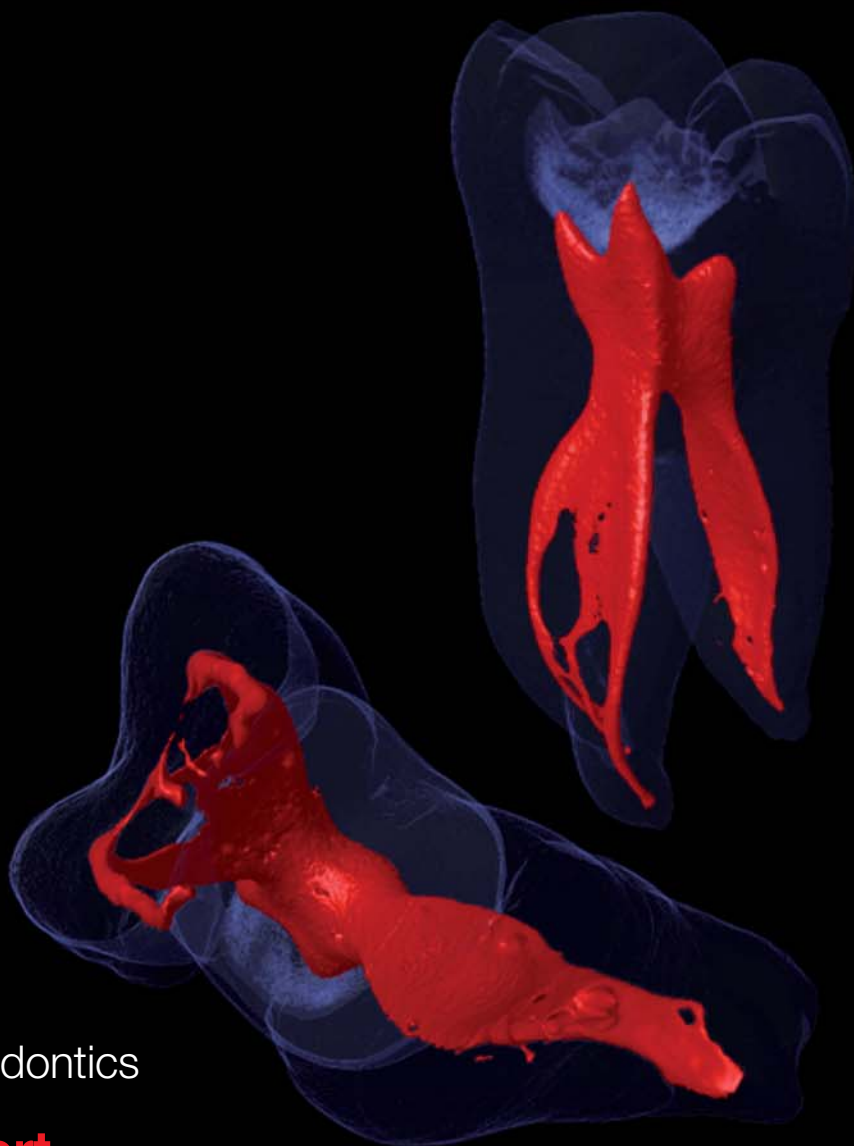

roots

international magazine of endodontology

1 2011

| **special**

Laser in endodontics

| **case report**

Revascularisation of the necrotic open apex

| **clinical technique**

The WaveOne single-file reciprocating system

After endo laser treatment there is no smear layer around the opening of the lateral canal.

The universe at your fingertips.

LightWalker

Introducing the highest technology dental laser system

Supreme clinical results in:

- TwinLight™ Perio Treatments (TPT)
- TwinLight™ Endo Treatments (TET)
- No sutures soft tissue surgery
- Gentle TouchWhite™ bleaching
- Patient-friendly conservative dentistry

Unmatched simplicity of use:

- Pre-sets for over 40 applications
- Intuitive user navigation
- Balanced and weightless OPTOflex arm
- Automatic Nd:YAG handpiece detection system
- Er:YAG scanner ready

Journey into a new dental experience with speed, precision and great results.