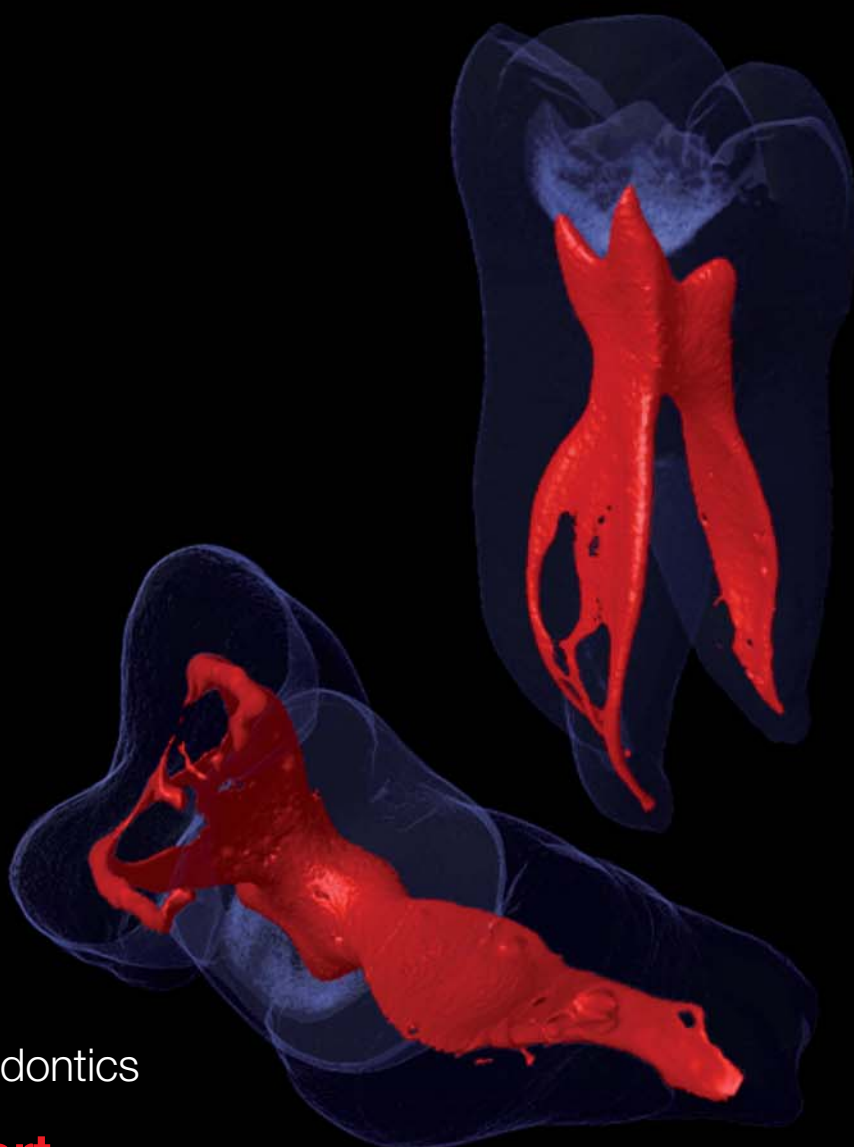

# roots

international magazine of endodontology

1 2011

| **special**

Laser in endodontics

| **case report**

Revascularisation of the necrotic open apex

| **clinical technique**

The WaveOne single-file reciprocating system

After endo laser treatment there is no smear layer around the opening of the lateral canal.

## LightWalker

Introducing the highest technology dental laser system

**Supreme clinical results in:**

- TwinLight™ Perio Treatments (TPT)
- TwinLight™ Endo Treatments (TET)
- No sutures soft tissue surgery
- Gentle TouchWhite™ bleaching
- Patient-friendly conservative dentistry