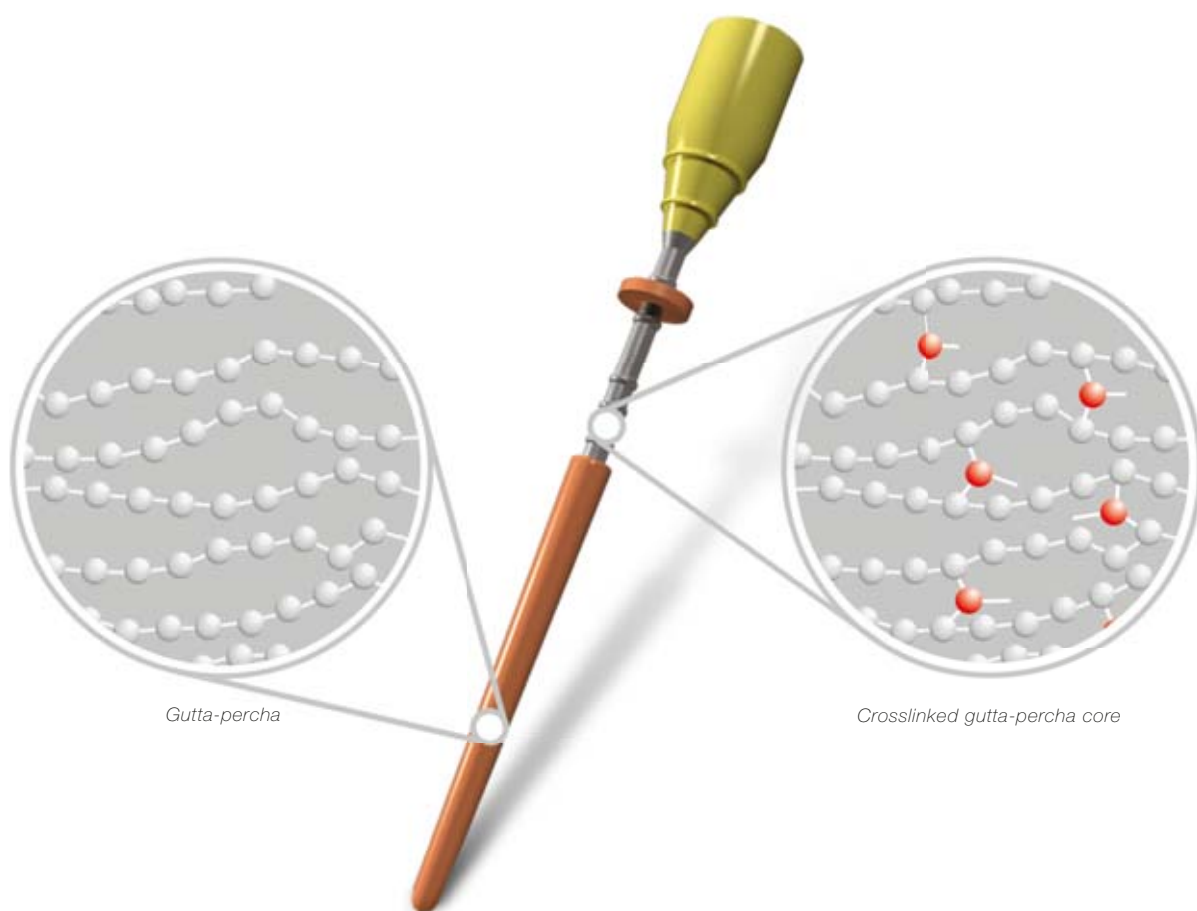

roots

international magazine of endodontology

3²⁰¹²

| **special**

Endodontic retreatment:
Achieving success the second time around

| **technique**

Positive versus negative pressure irrigation

| **research**

Dentine thickness in buccal roots
of maxillary first premolars following
preparation with three techniques

gutta•core™

crosslinked gutta-percha core obturator

- superior 3D fills
- ease of retreatment
- post space simplified