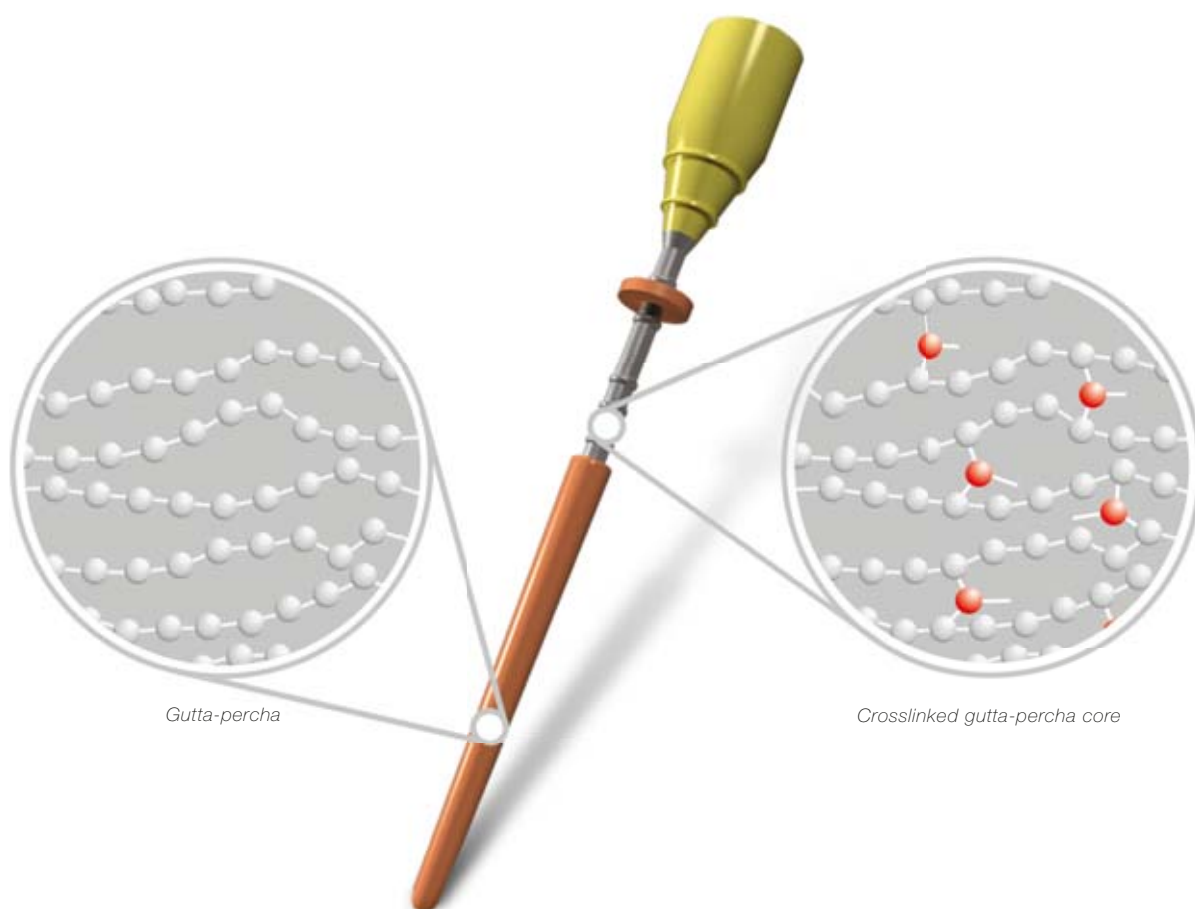

roots

international magazine of endodontology

3²⁰¹²

| **special**

Endodontic retreatment:
Achieving success the second time around

| **technique**

Positive versus negative pressure irrigation

| **research**

Dentine thickness in buccal roots
of maxillary first premolars following
preparation with three techniques

gutta•core™

crosslinked gutta-percha core obturator

- superior 3D fills
- ease of retreatment
- post space simplified