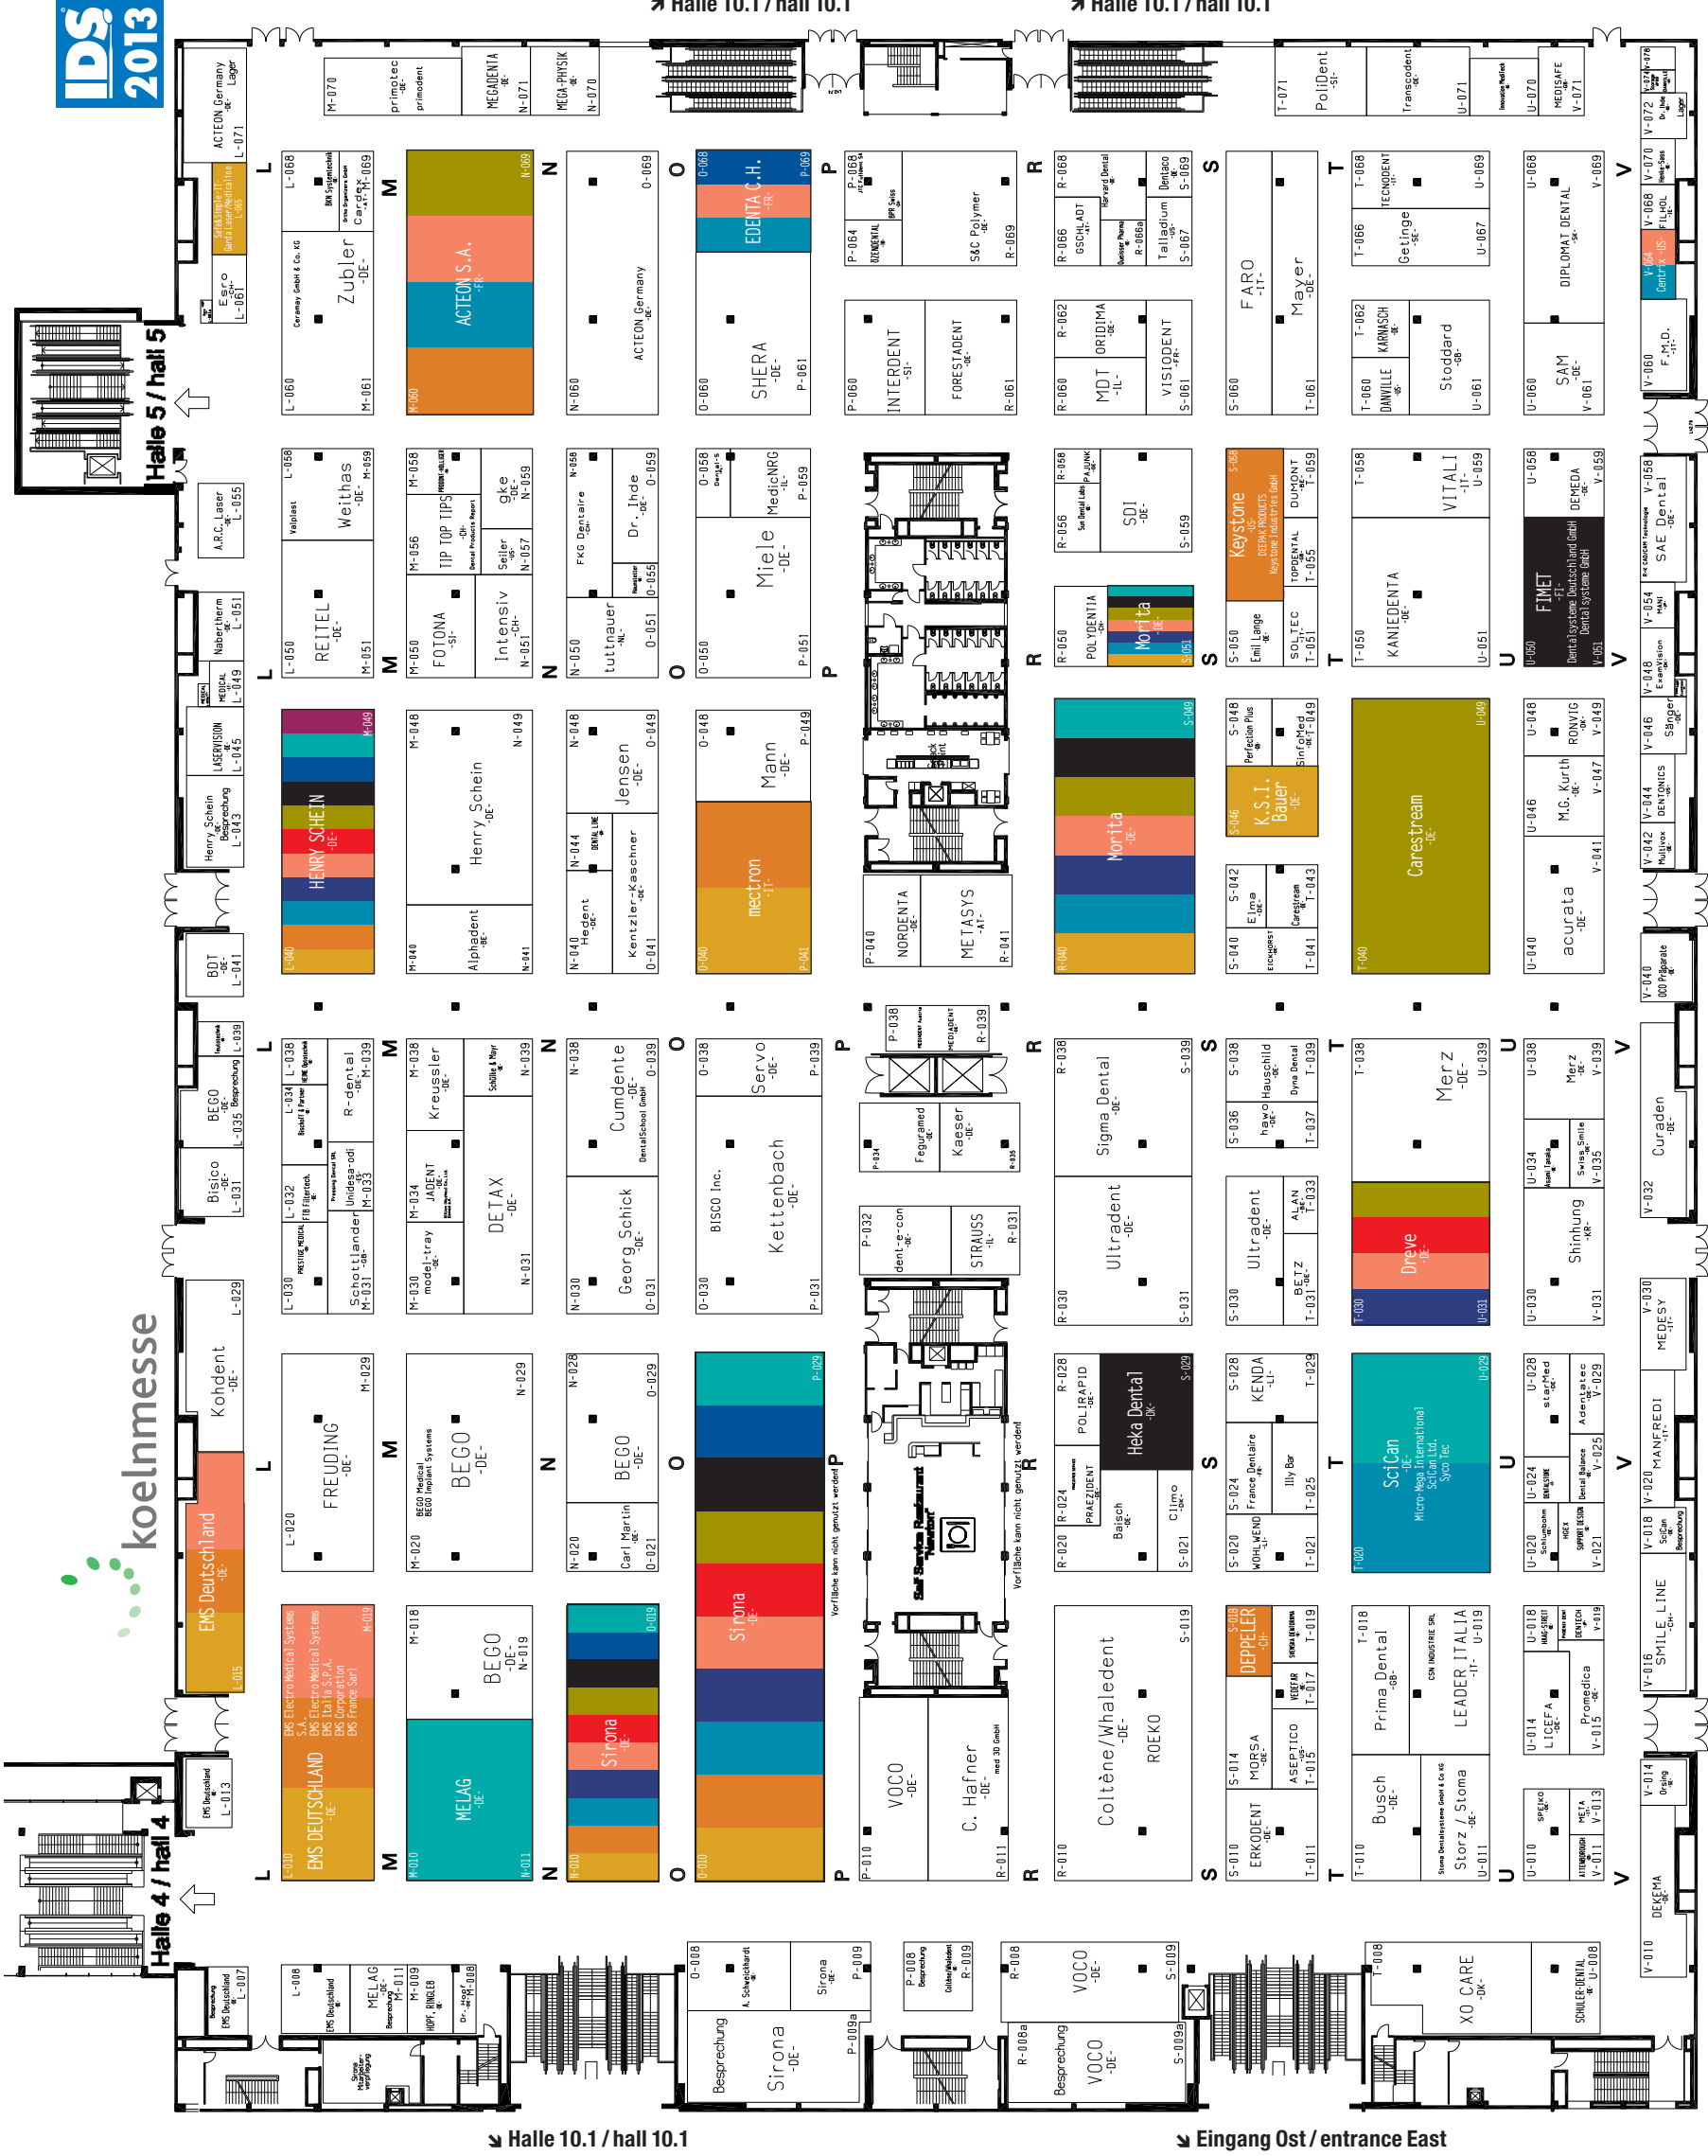

Halle 10.1 / hall 10.1

Halle 10.1 / hall 10.1

Halle 10.1 / hall 10.1

Eingang Ost / entrance East

Halle Hall 10.2

today Trend Index

- Implantologie
Implantology
- Prävention/Parodontologie
Prevention/Periodontology
- Veranstalter, Verbände & Depots
Organisers, Associations & Trade
- Endodontie/Kons
Endo/Conservative Dentistry
- Kieferorthopädie
Orthodontics
- Kosmetische Zahnheilkunde
Cosmetic Dentistry
- Laserzahnheilkunde
Laser Dentistry
- Digitale Praxis
Digital Practice
- Praxisseinrichtung
Interior Design
- Zahntechnik
Dental Technology
- Praxishygiene
Hygiene and Sterilisation
- Praxismanagement
Practice Management