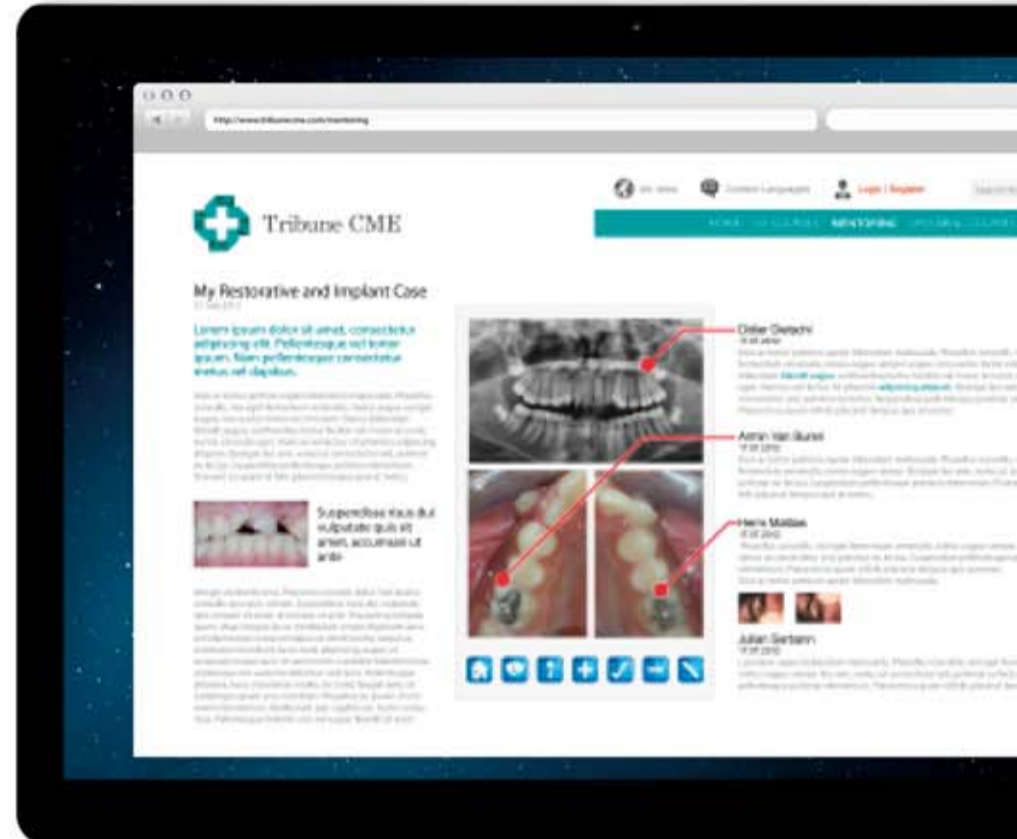

Dubai, UAE

2 on location sessions with **live patient treatment**
and **hands on** in each session!
+ online live and recorded lectures, **online mentoring**

Didier Dietschi

Francesco Mangani

Panos Bazos

Session I: 10 - 14 January 2013 (5 days)

- Direct/Indirect composite Artistry in the Anterior Segment
- Direct/Indirect composite Artistry in the Posterior Segment
- Photography and shade analysis

Clinical Masters:

Didier Dietschi, Francesco Mangani, Panos Bazos

Mauro Fradeani

Urs Brodbeck

Session II: 24 - 27 April 2013 (4 days)

- Full coverage Anterior/Posterior Restoration
- Partial coverage Anterior/Posterior Restoration, Ceramic Restoration

Clinical Masters:

Mauro Fradeani, Urs Brodbeck

ADA C.E.R.P.® | Continuing Education
Recognition Program

Tribune America LLC is the ADA CERP provider.
ADA CERP is a service of the American Dental Association to assist dental professionals in identifying quality providers of continuing dental education. ADA CERP does not approve or endorse individual courses or instructors, nor does it imply acceptance of credit hours by boards of dentistry.