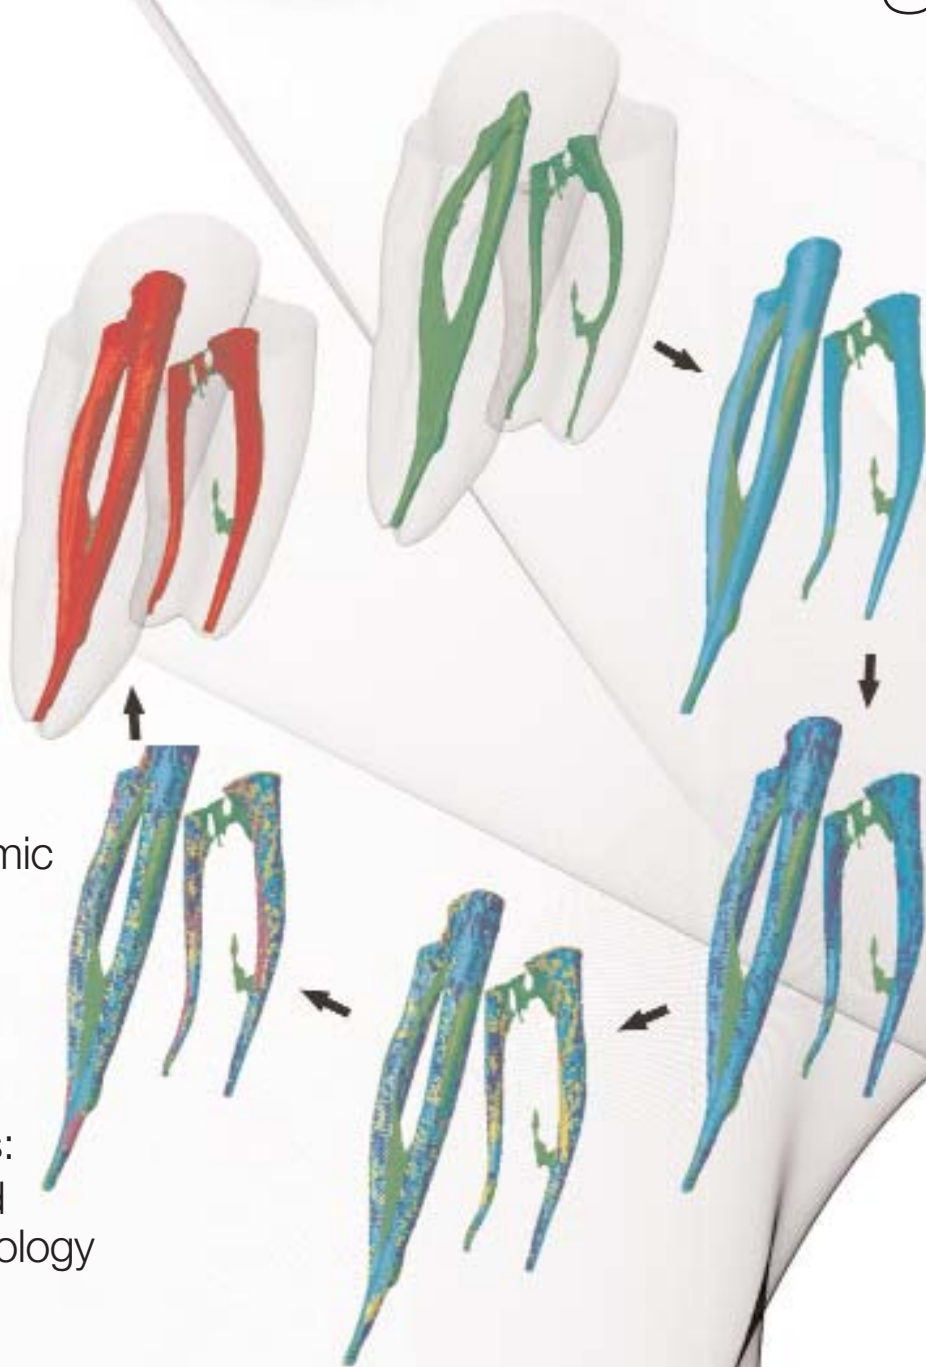

roots

international magazine of endodontology

1 2013

| CE article

A review of bioceramic technology in endodontics

| special

Using hand files to their full capabilities: A new look at an old yet emerging technology

| review

Endodontic irrigants and irrigant delivery systems

Tribune CME

Clinical Masters Program in Aesthetic and Restorative Dentistry

10-14 January 2013 and 24-27 April 2013 in Dubai, for a total 9 days

- Direct/Indirect composite Artistry in the Anterior Segment
- Direct/Indirect composite Artistry in the Posterior Segment
- Photography and shade analysis

Clinical Masters:

Didier Dietschi, Francesco Mangani, Panos Bazos