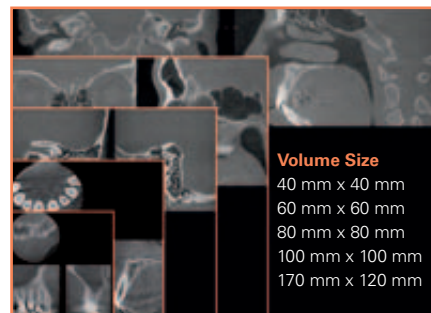

3D Panorama

3D Accutomo 170

Veraviewepocs 2D/3D

Now: the NEW Veraviewepocs 3De for the entry into digital 3D X-rays

The Number One in Every Class

 J.MORITA MFG.CORP.

Whether your interest is digital panoramic, cephalometric or 3D imaging – at J. Morita you always get the best device for the most precise diagnoses. As a pioneer in volume tomography we are familiar with the high requirements of diagnosticians. Our wide variety of devices and choice of combinations provide you with the sharpest imaging of details down to 80 µm.

From the first step, upgradable 2D devices, to the basic version Veraviewepocs 3De and the high-quality X-Ray CT unit 3D Accutomo 170, one thing always remains unchanged: You obtain the highest imaging quality from the lowest effective radiation dose and the shortest scan times. Nothing is more elementary than the correct diagnosis.

Trust the number one in the class! We would be happy to advise you. Phone +49 (6074) 836-0 or visit our website at www.jmoritaeurope.com

Volume Size
 40 mm x 40 mm
 60 mm x 60 mm
 80 mm x 80 mm
 100 mm x 100 mm
 170 mm x 120 mm