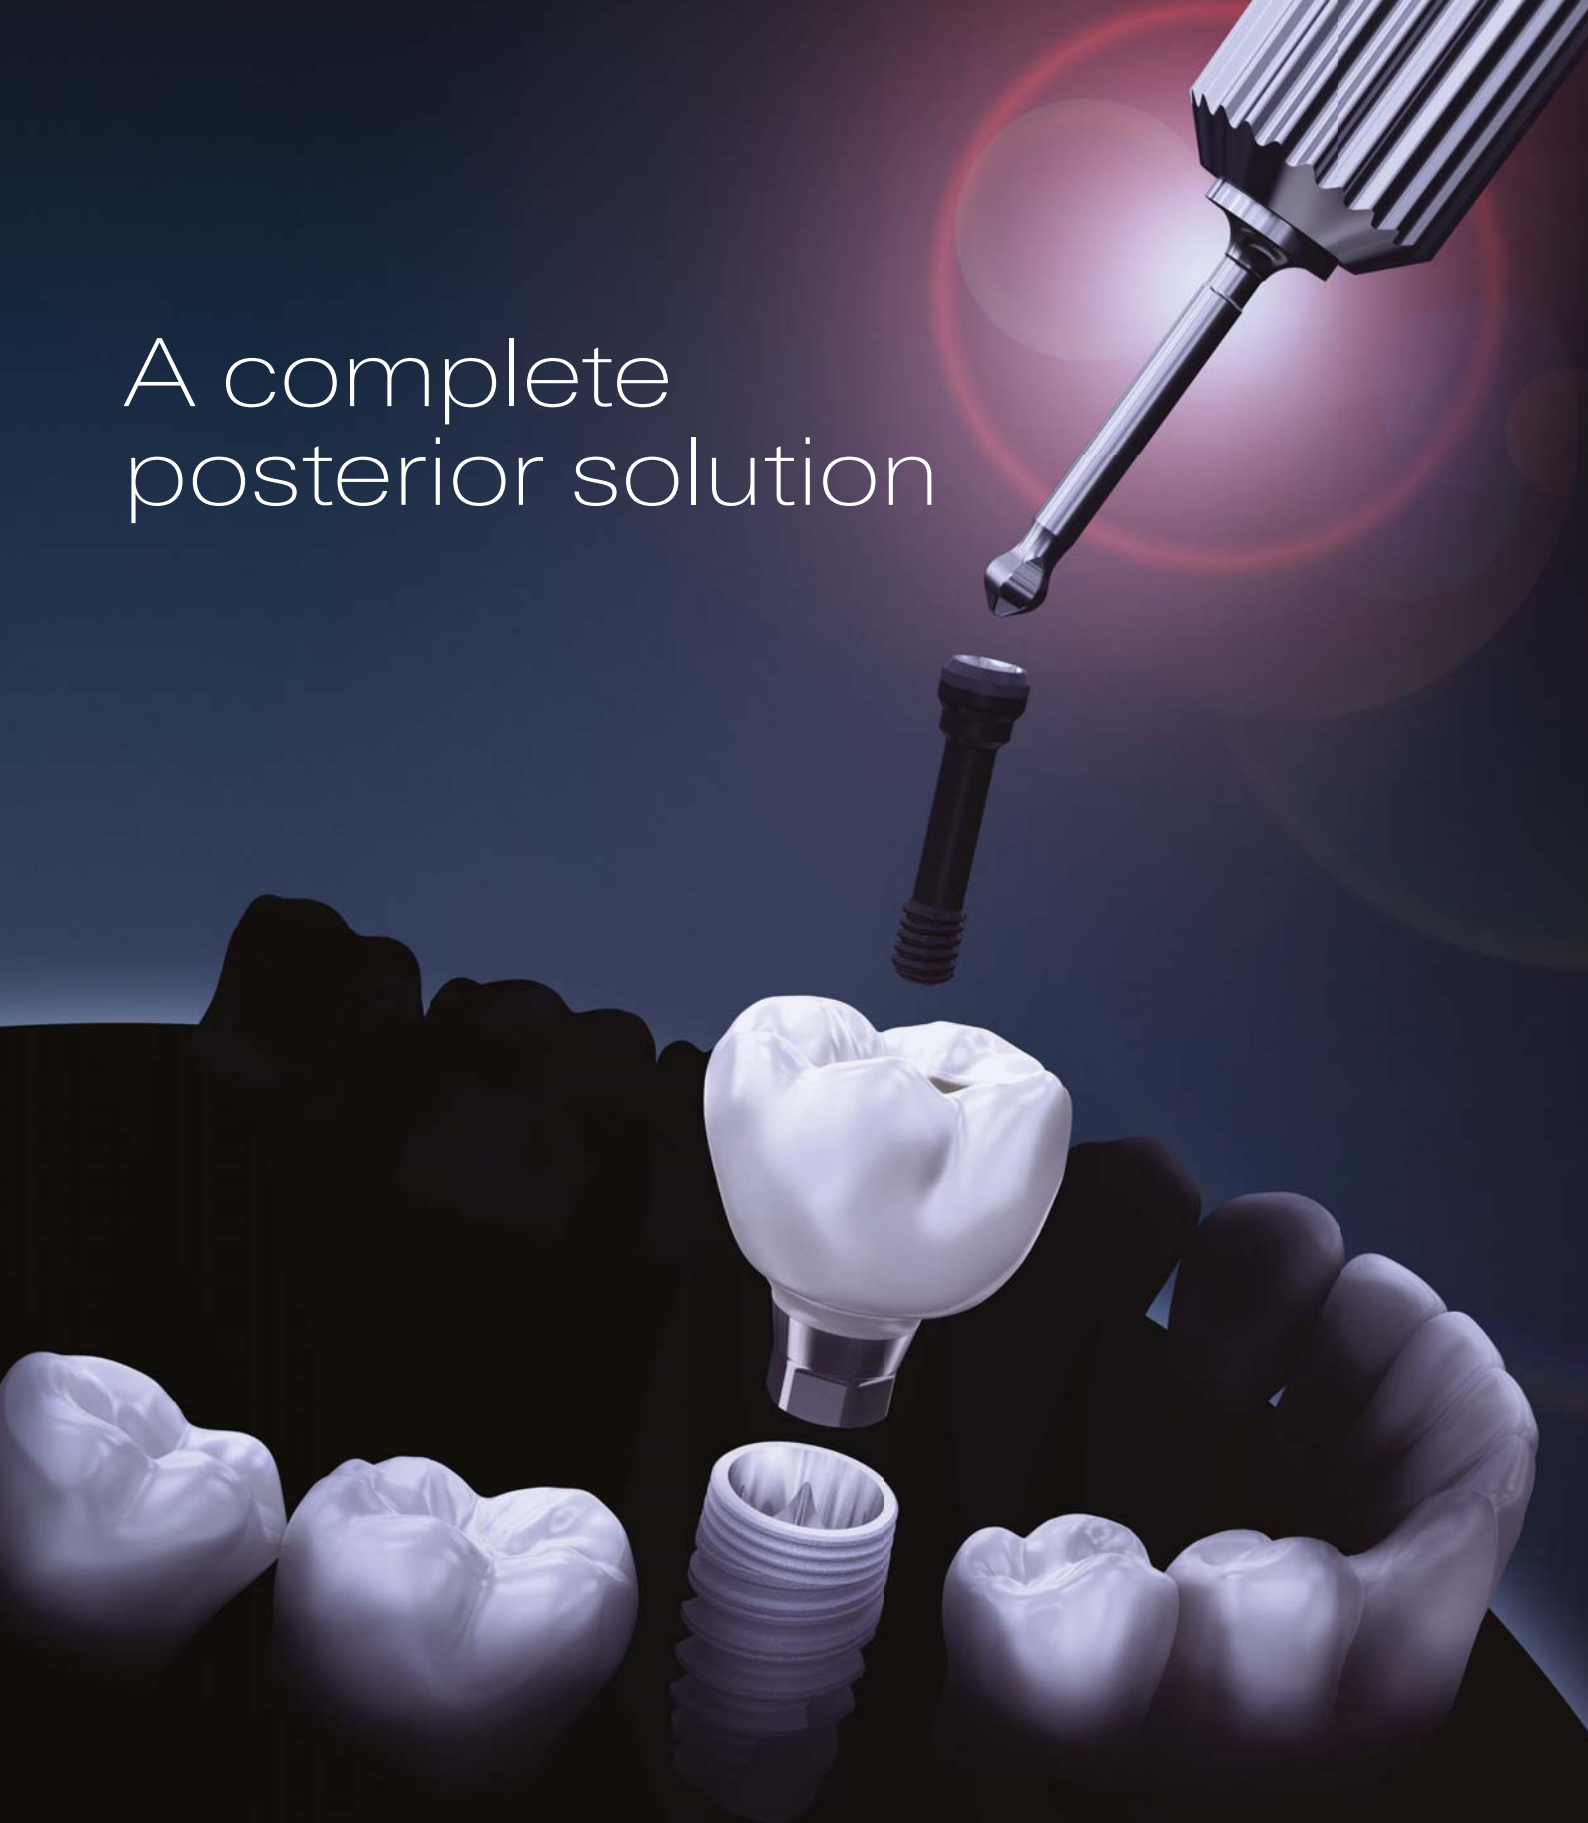

A complete posterior solution

Bringing innovation back

To keep pushing forward, we're bringing innovation to the back. Connect with your entire treatment team and achieve shorter time to teeth with Nobel Biocare's complete posterior solution. It offers new ways to overcome the challenges of working in the posterior region while reducing complexity and risks.