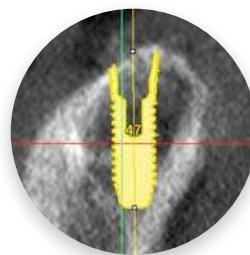

Your world is already full of clinical challenges so why work harder because of conventional thinking? Instead of augmenting sloped ridges to accommodate flat-top implants, it's time to discover a simpler solution by using an implant that follows the bone. Because sloped-ridge situations call for anatomically designed sloped implants.

OsseoSpeed® Profile EV - It's time to challenge conventional thinking

www.profiledentalimplants.com

Conventional vs innovative approach

 **Dentsply
Sirona**
Implants