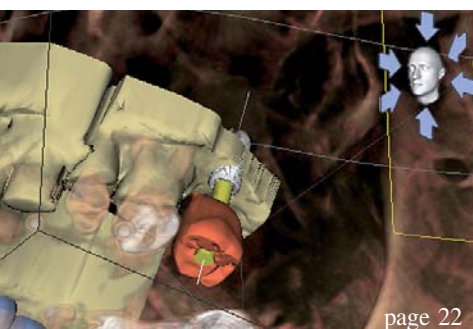

| about the publisher

49 | submission guidelines
50 | imprint

Cover image courtesy of cardiae

page 22