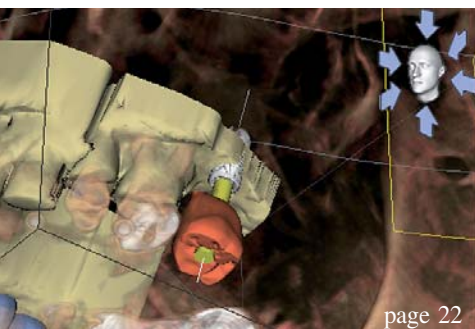

| about the publisher

49 | submission guidelines
50 | imprint

Cover image courtesy of cardiae

page 22