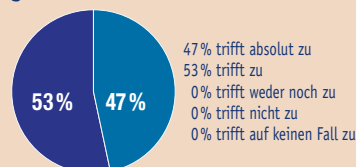

Die Farbanpassung von Luna ist sehr gut.