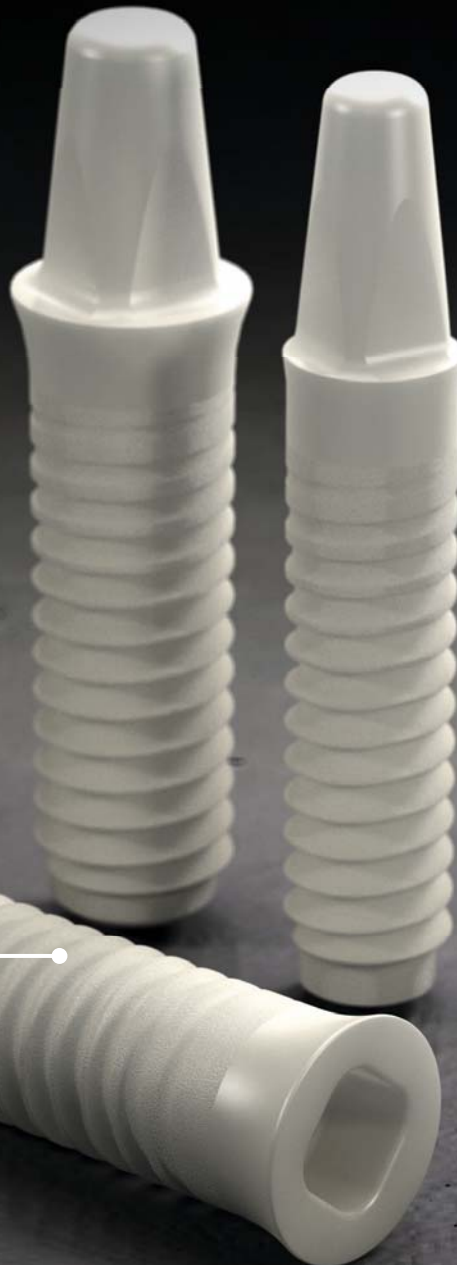

Straumann® PURE Ceramic Implant System

Discover natural PURE white.

Love your smile.

OUTSTANDING ESTHETICS

Favorable soft tissue attachment, high-end esthetic restorations

PROVEN QUALITY

High performance zirconia ceramic, 100% proof tested

EXCEPTIONAL SURFACE

ZLA® surface with revolutionary osseointegration features

Contact your local Straumann representative now or visit www.straumann.com.