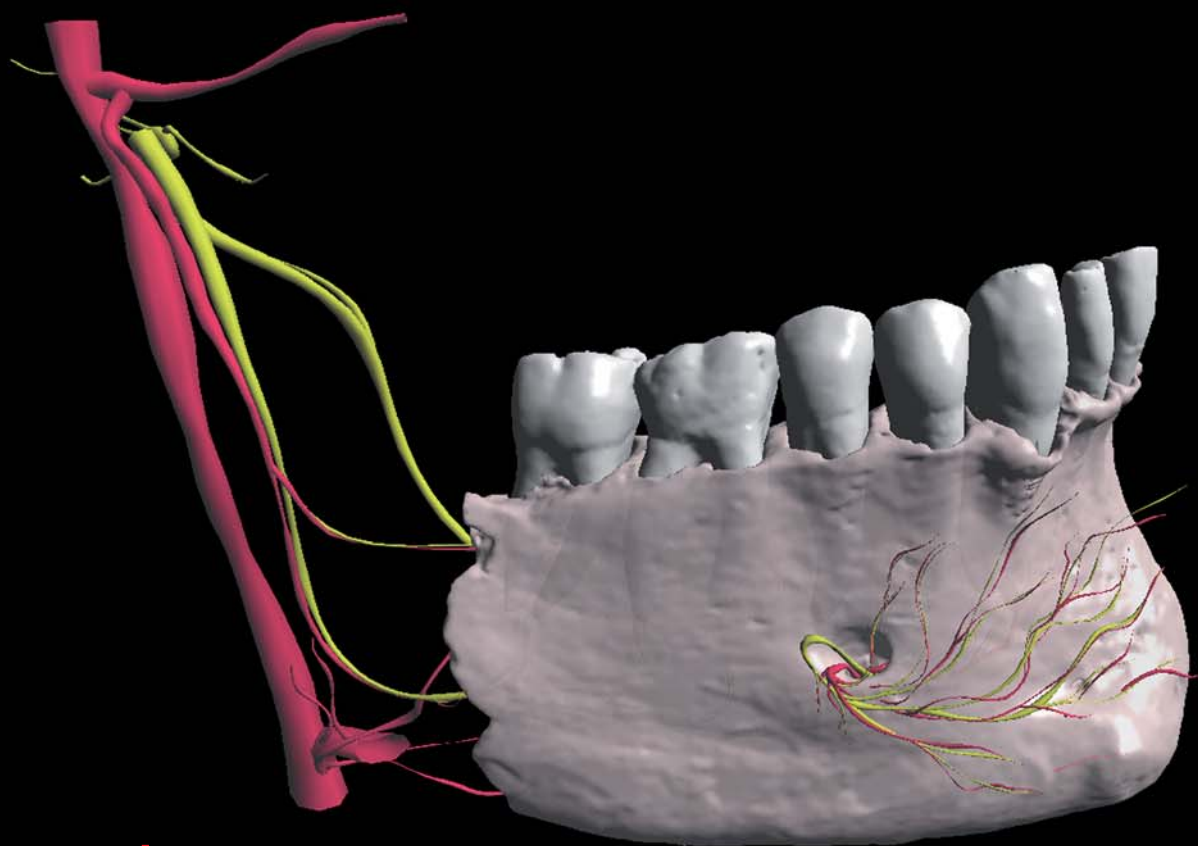

roots

international magazine of endodontology

4²⁰¹⁰

| **case report**

Open-apex retreatment
under the operating microscope

| **special**

Endodontic success:
The pursuit of our potential

| **feature**

REVOS

Very strong and resistant, nimble, gently efficient, he is always there when needed.

CATH

She is clever and extremely precise. The catheterism MMC handfiles hold no secret for her!

ENDOFLARE

Short and determined, he is always ready to go ahead in order to eliminate the obstacles and makes the job of the team easier.

The MICRO-MEGA® +

Your range of essentials!

- APEX Pointer™+: High precision electronic apex locator.
- MM-EDTA CREAM: EDTA in cream.
- MM-Paste: Calcium hydroxid paste.
- MM-Seal: sealer for root canal filling.
- MM-GP Points: Gutta percha.

Revo-S™

Revolutionize your Endo with only 3 instruments!

- Its asymmetrical cross section initiates a snake-like movement of the instrument inside the canal!
- Less stress on the instrument: less risk of breakage.
- Better debris elimination: more efficient cleaning.